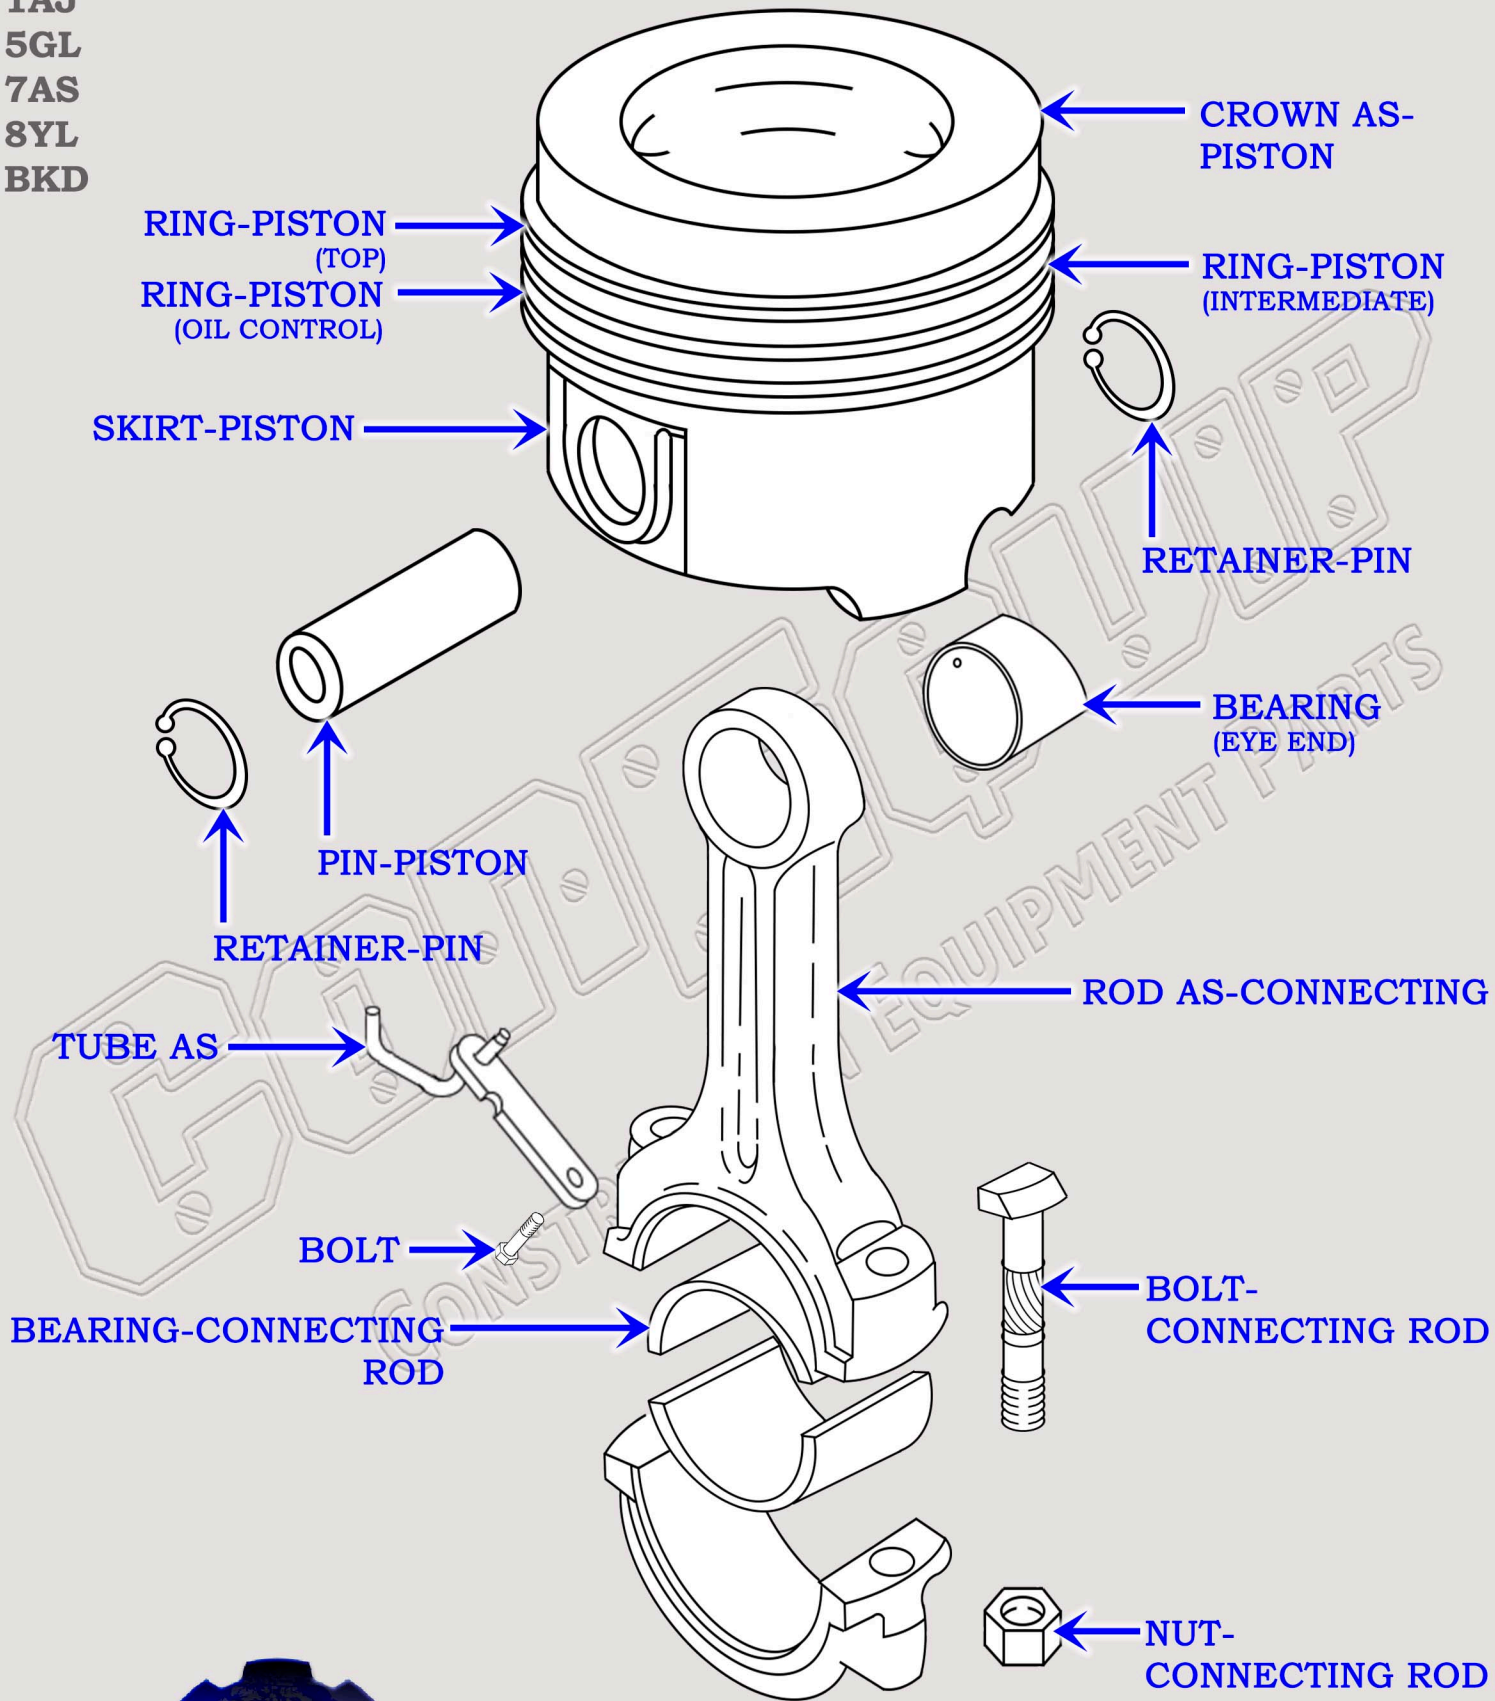

CAT 3126B DIESEL TRUCK ENGINE

PISTON & CONNECTING ROD BREAKDOWN DIAGRAM

SERIAL NUMBER PREFIX:

1AJ
5GL
7AS
8YL
BKD

888-983-7847

WWW.CONEQUIP.COM

© 2019 CONEQUIP PARTS & EQUIPMENT LLC