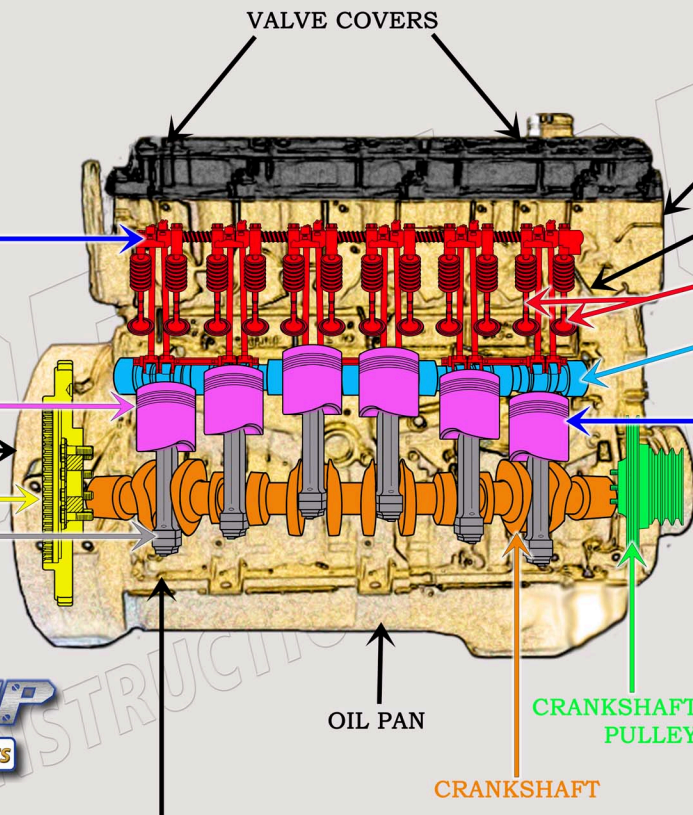

CAT 3126B DIESEL TRUCK ENGINE PARTS DIAGRAM

SERIAL NUMBER PREFIX:

1AJ
5GL
7AS
8YL
BKD

VALVE TRAIN BREAKDOWN

888-983-7847

WWW.CONEQUIP.COM