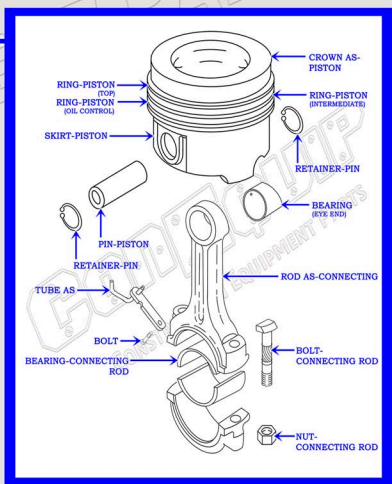

CAT 3126B DIESEL TRUCK ENGINE PARTS DIAGRAM

SERIAL NUMBER PREFIX:

1AJ
5GL
7AS
8YL
BKD

VALVE TRAIN BREAKDOWN

888-983-7847

WWW.CONEQUIP.COM