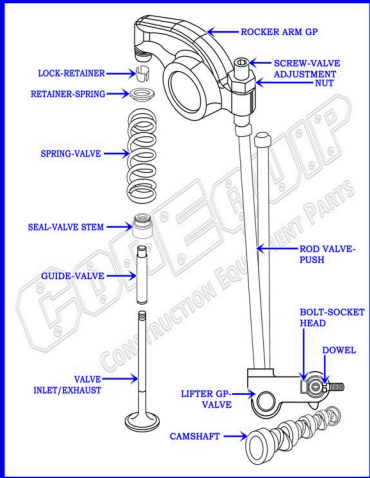

CAT 3126B DIESEL TRUCK ENGINE PARTS DIAGRAM

SERIAL NUMBER PREFIX:

1AJ
5GL
7AS
8YL
BKD

VALVE TRAIN BREAKDOWN

888-983-7847

WWW.CONEQUIP.COM