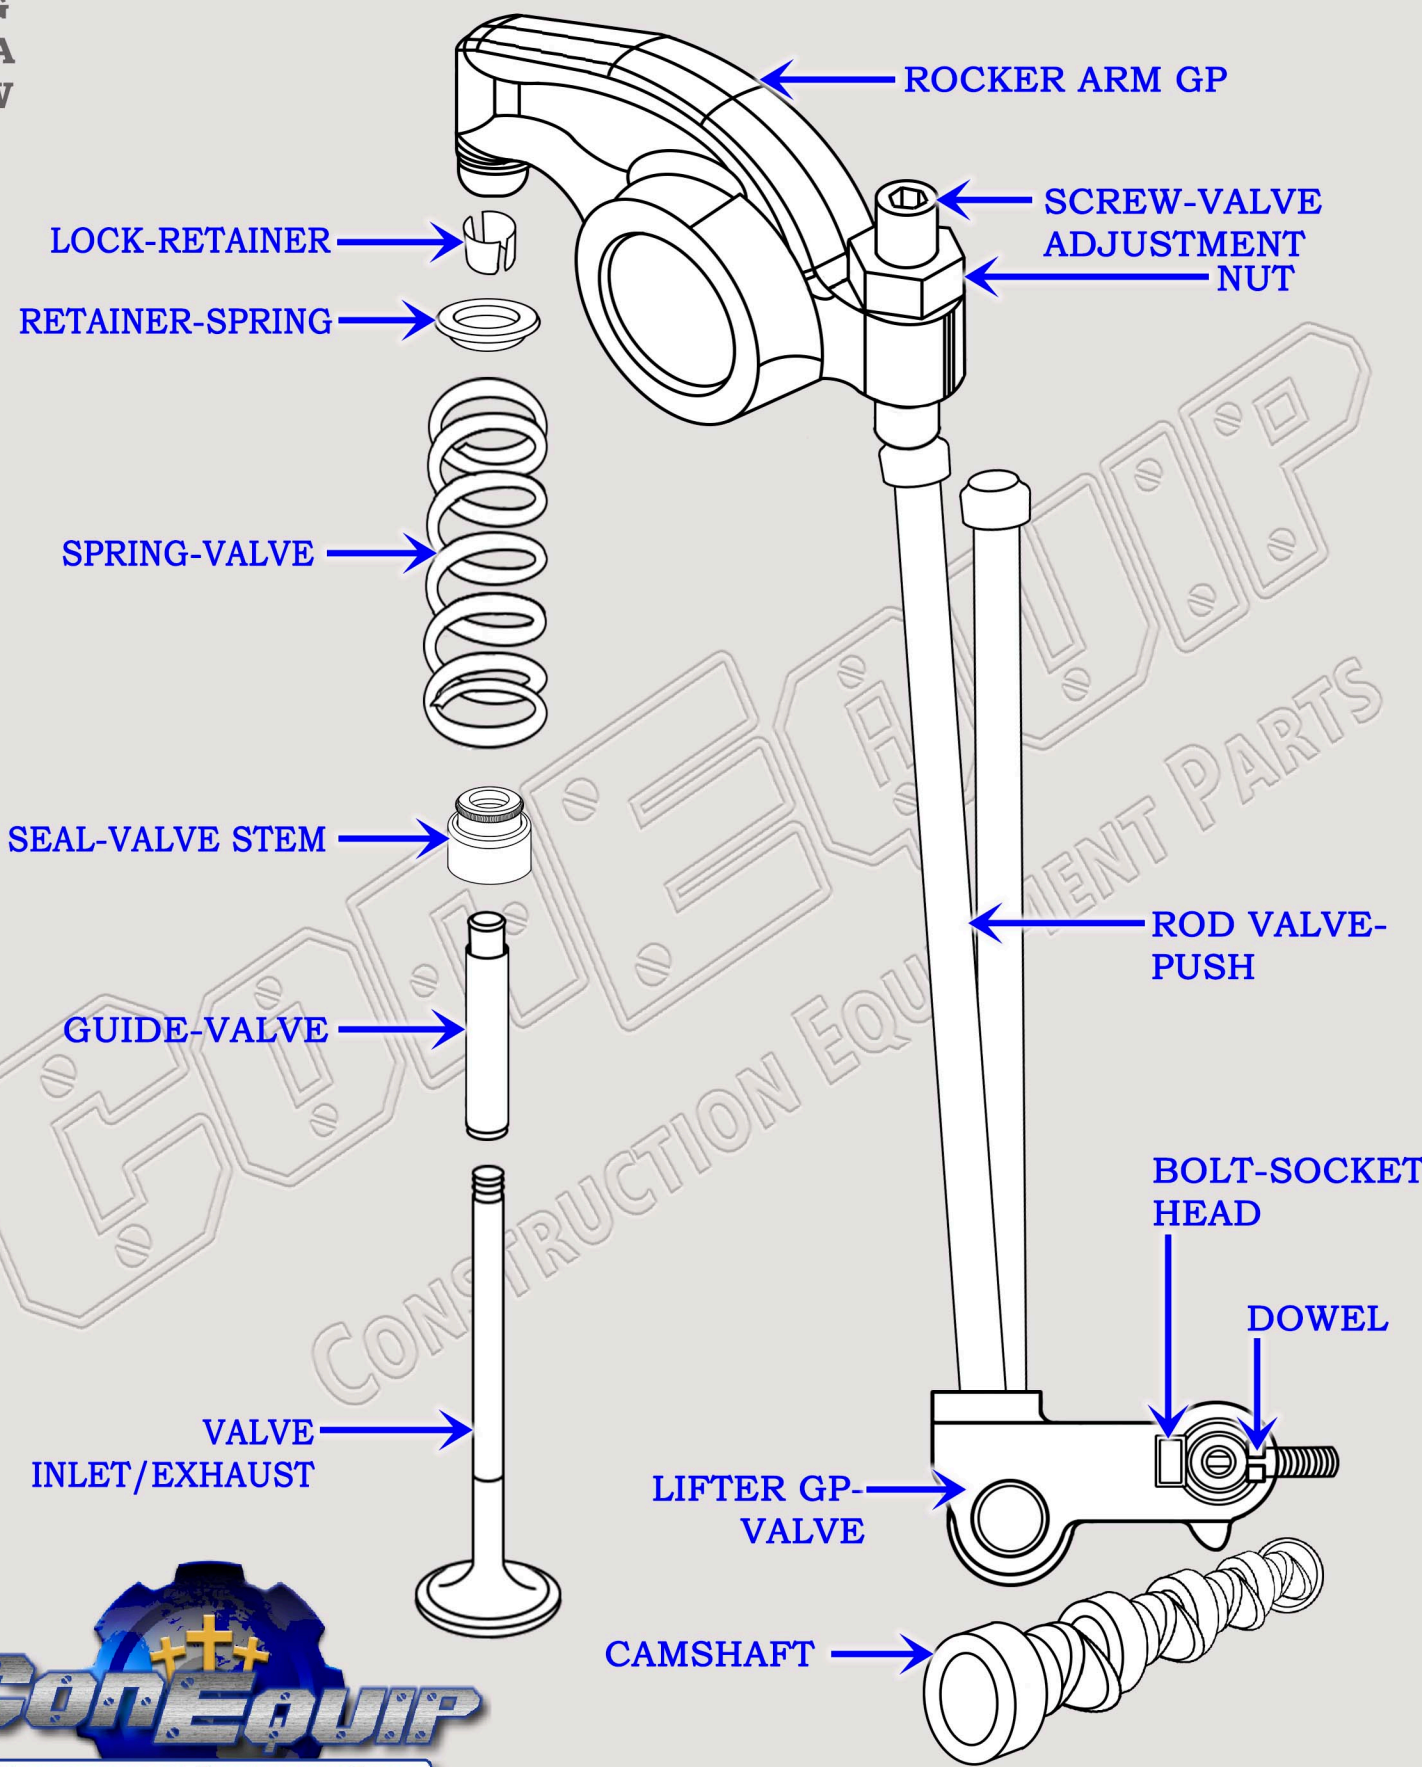

CAT 3126B DIESEL MACHINE ENGINE

VALVE TRAIN BREAKDOWN DIAGRAM

SERIAL NUMBER PREFIX:

- 5GG
- BMA
- CSW

CONSTRUCTION EQUIPMENT PARTS

888-983-7847

WWW.CONEQUIP.COM