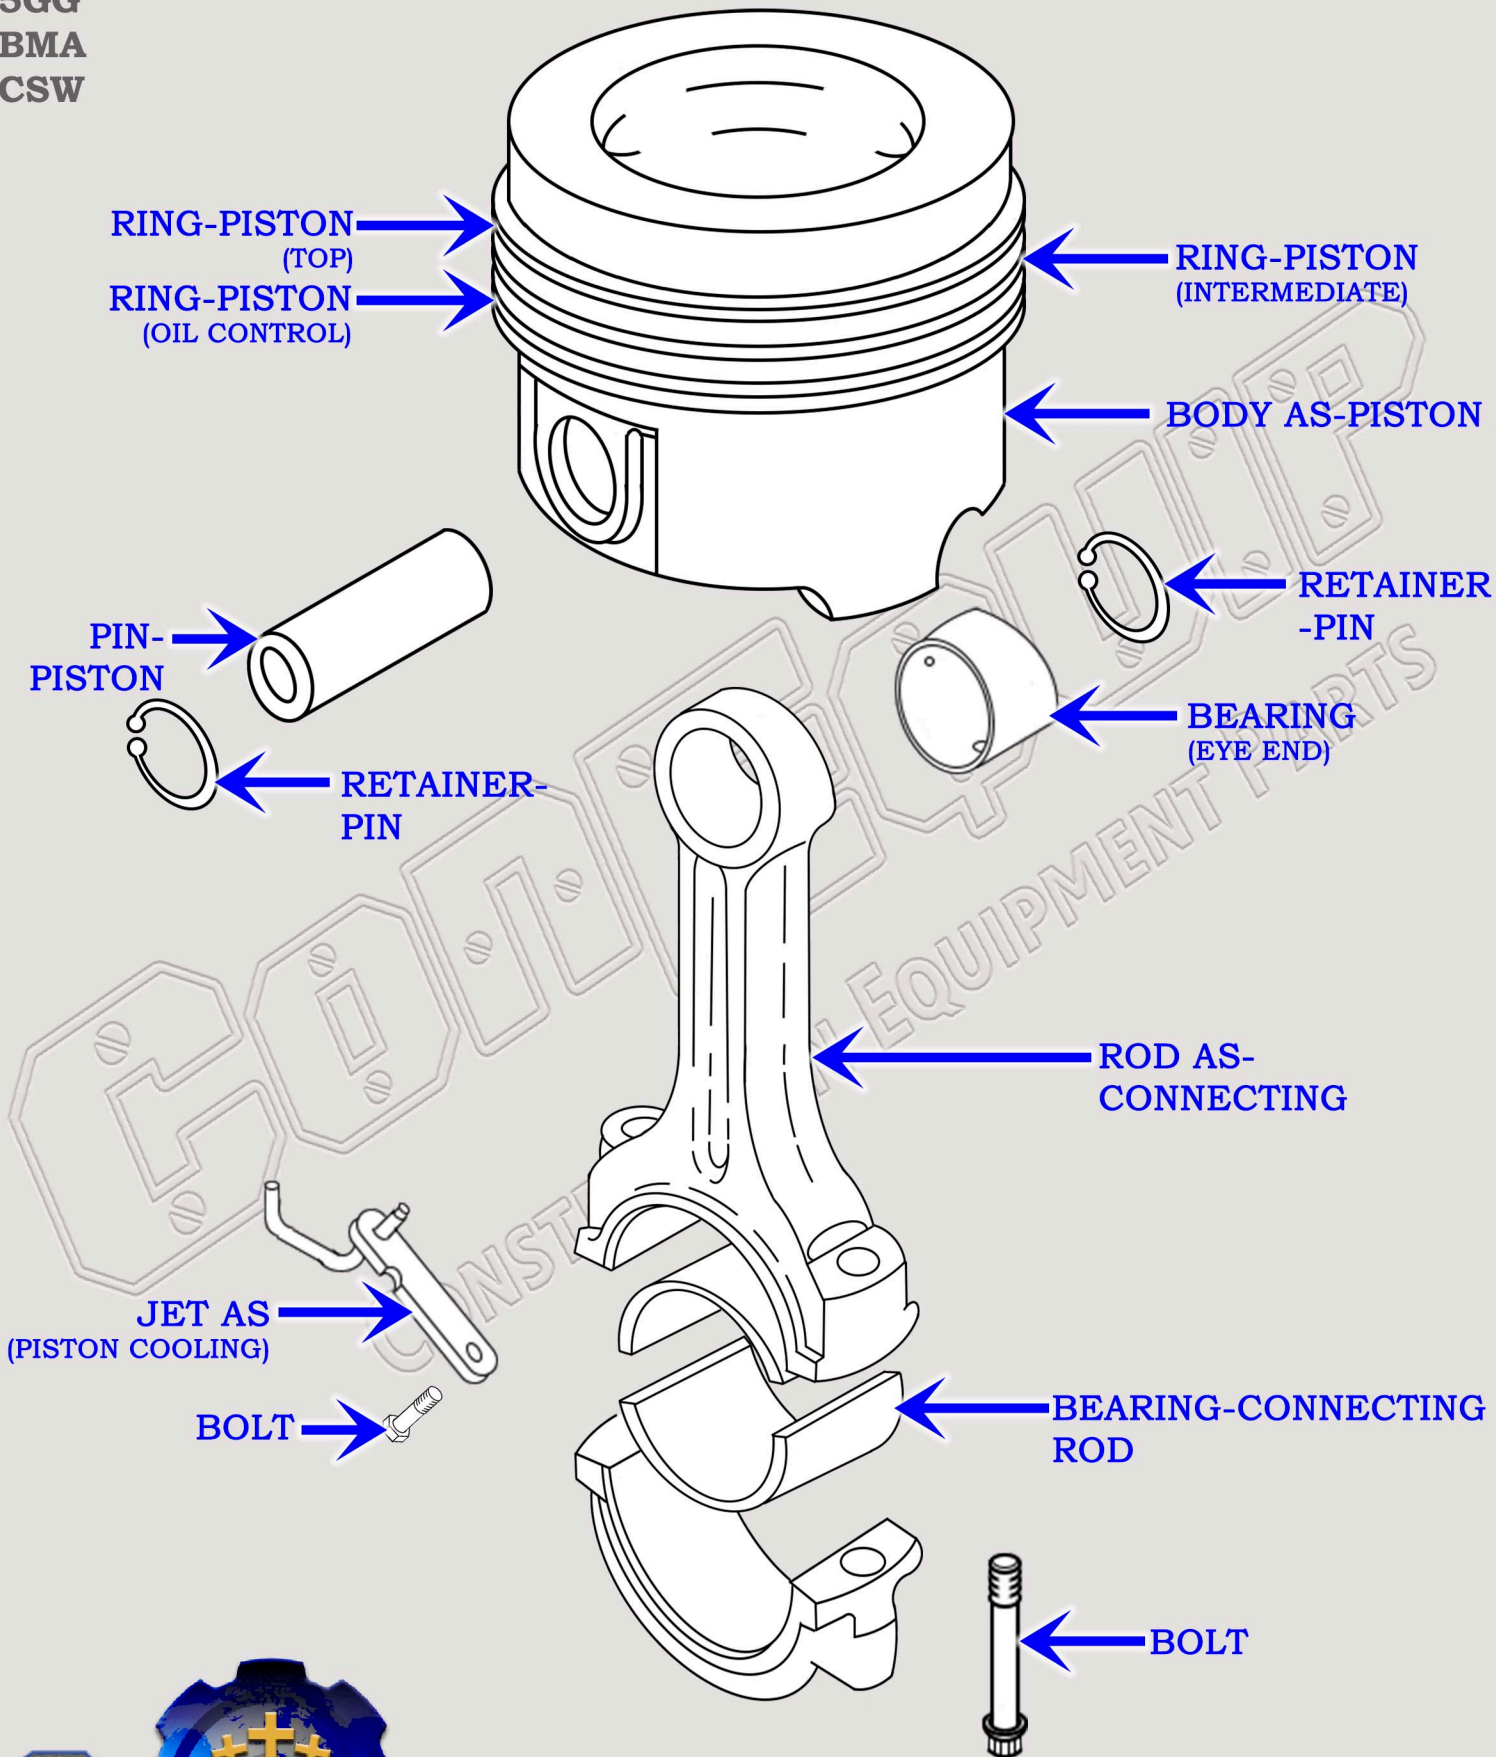

# CAT 3126B DIESEL MACHINE ENGINE

## PISTON & CONNECTING ROD BREAKDOWN DIAGRAM

SERIAL NUMBER PREFIX:

5GG  
BMA  
CSW

888-983-7847

WWW.CONEQUIP.COM

© 2019 CONEQUIP PARTS & EQUIPMENT LLC