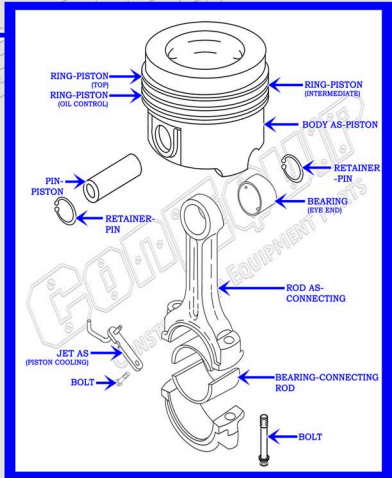

CAT 3126B DIESEL MACHINE ENGINE PARTS DIAGRAM

SERIAL NUMBER PREFIX:

5GG
BMA
CSW

VALVE TRAIN BREAKDOWN

888-983-7847

WWW.CONEQUIP.COM