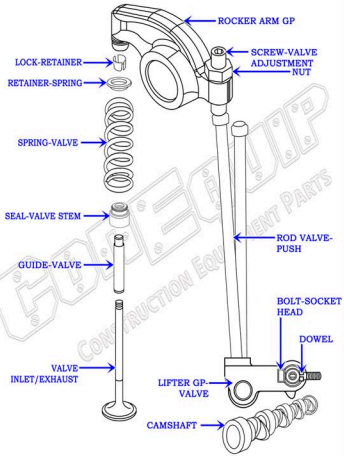

CAT 3126B DIESEL MACHINE ENGINE PARTS DIAGRAM

SERIAL NUMBER PREFIX:

5GG
BMA
CSW

VALVE TRAIN BREAKDOWN

888-983-7847

WWW.CONEQUIP.COM