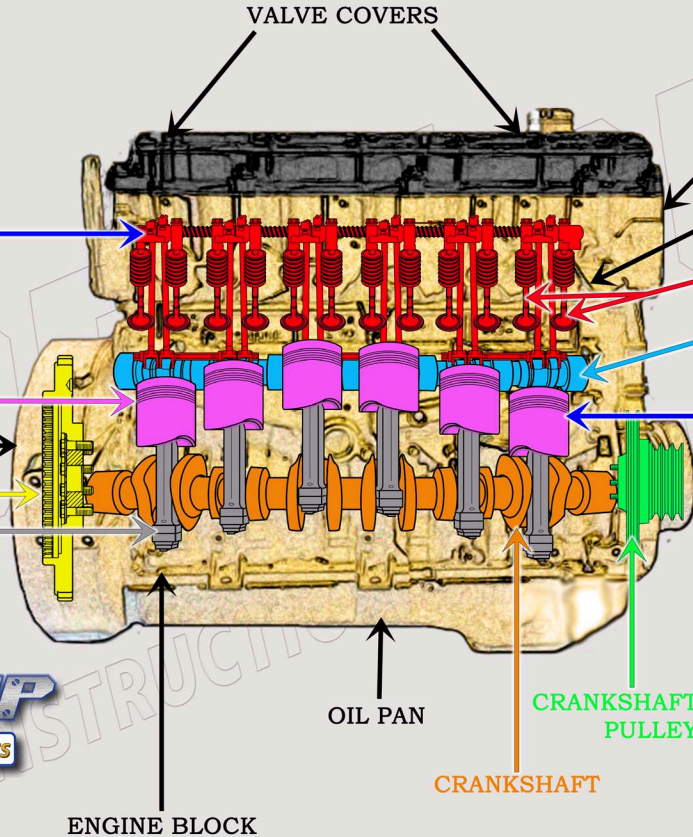

CAT 3126B DIESEL MACHINE ENGINE PARTS DIAGRAM

SERIAL NUMBER PREFIX:

5GG
BMA
CSW

VALVE TRAIN BREAKDOWN

888-983-7847

WWW.CONEQUIP.COM