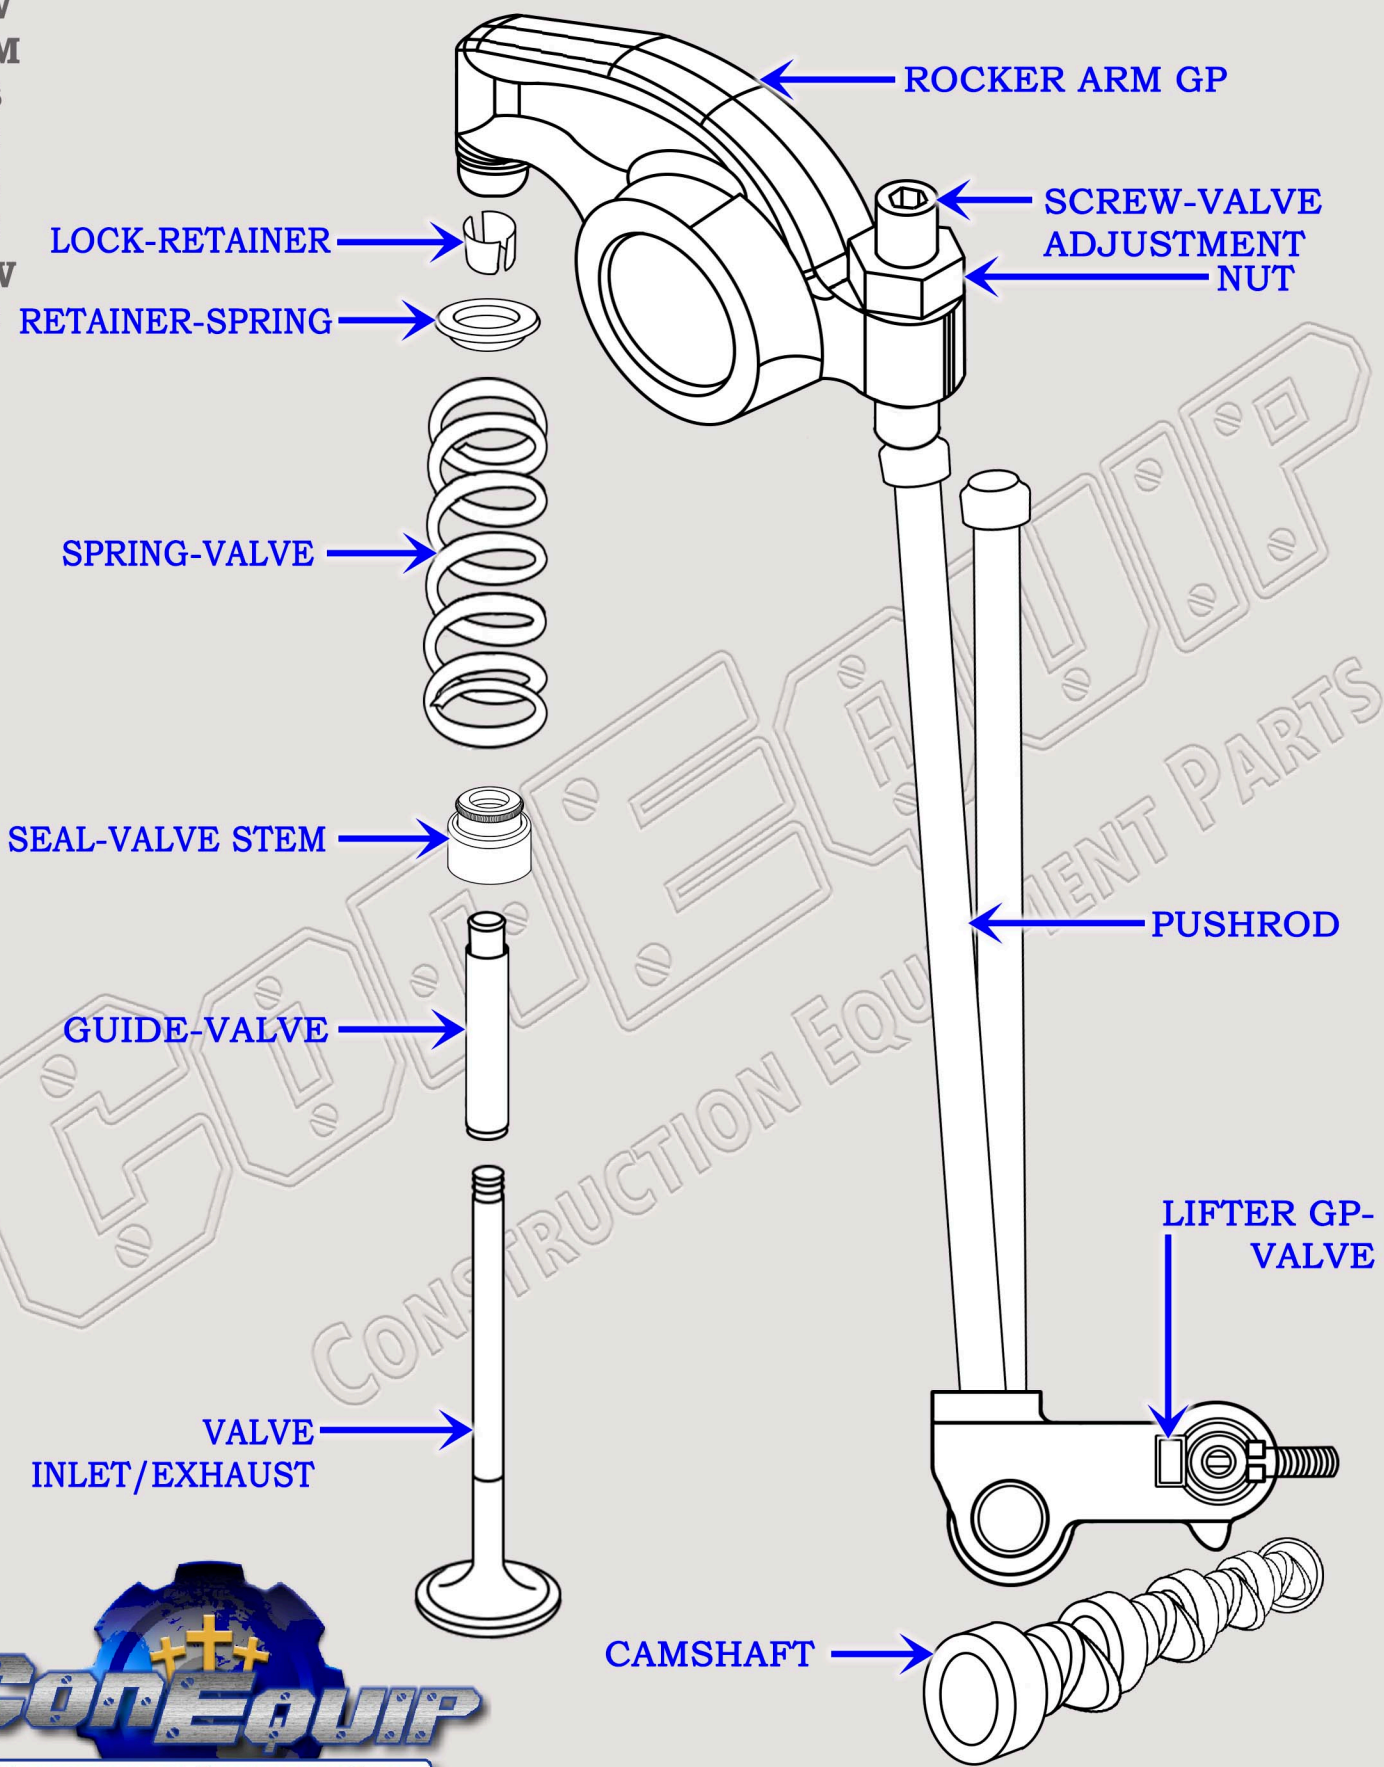

CAT 3126 DIESEL TRUCK ENGINE

VALVE TRAIN BREAKDOWN DIAGRAM

SERIAL NUMBER PREFIX:

- 1BW
- 1WM
- 4ES
- 6PZ
- 7JZ
- 7LZ
- 8HW
- 8SZ

888-983-7847
WWW.CONEQUIP.COM