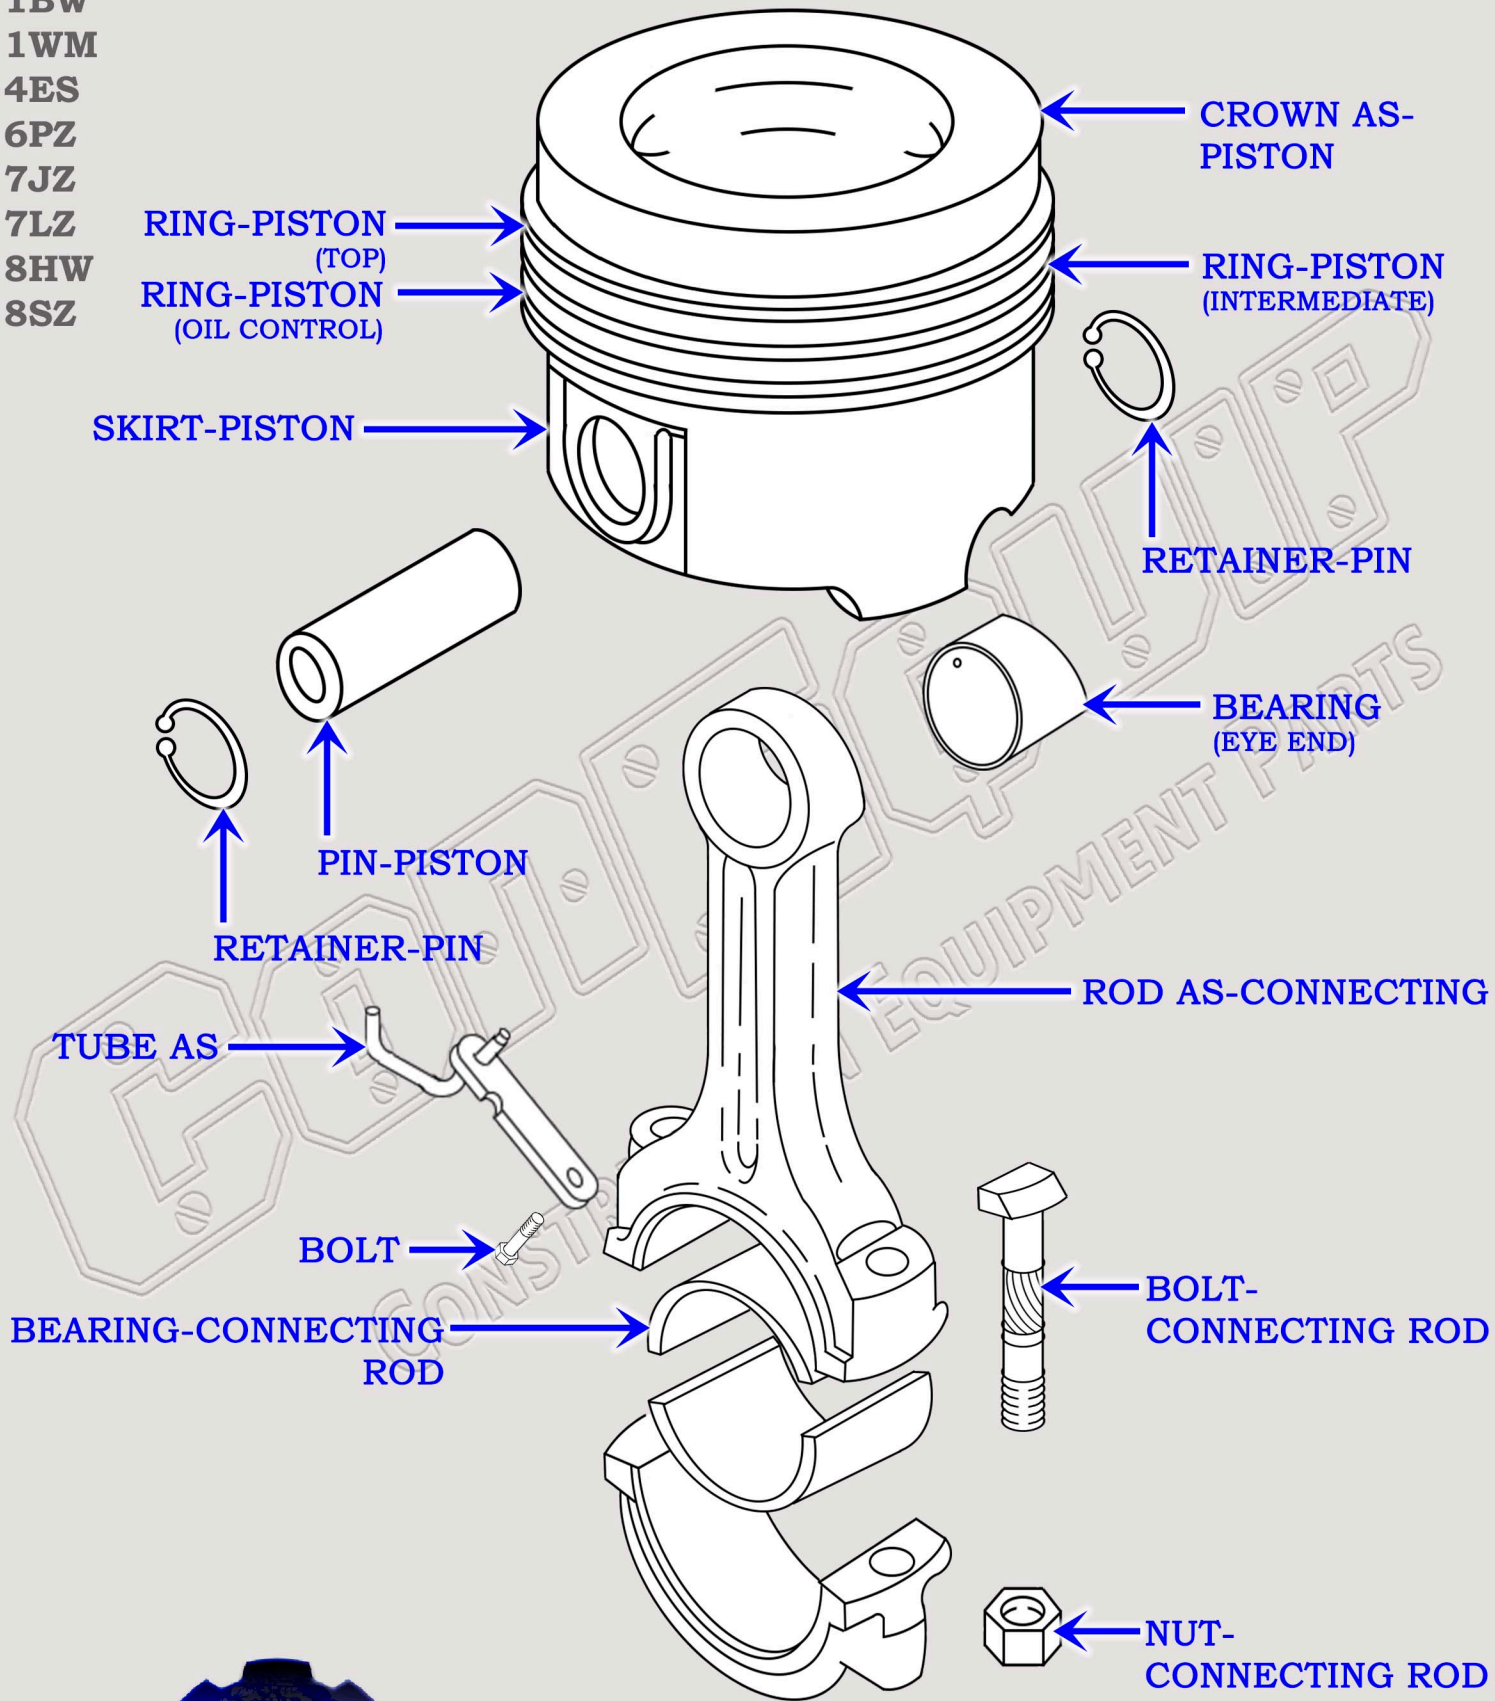

CAT 3126 DIESEL TRUCK ENGINE

PISTON & CONNECTING ROD BREAKDOWN DIAGRAM

SERIAL NUMBER PREFIX:

- 1BW
- 1WM
- 4ES
- 6PZ
- 7JZ
- 7LZ
- 8HW
- 8SZ

888-983-7847

WWW.CONEQUIP.COM

© 2019 CONEQUIP PARTS & EQUIPMENT LLC