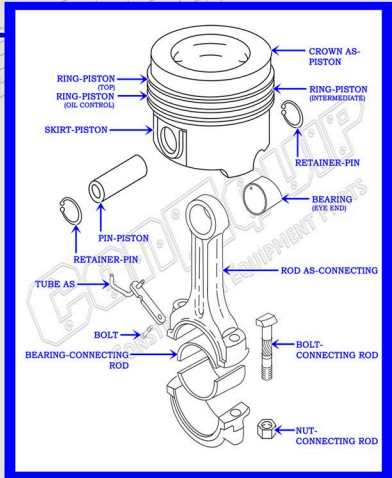

CAT 3126 DIESEL TRUCK ENGINE PARTS DIAGRAM

SERIAL NUMBER PREFIX:

- 1BW
- 1WM
- 4ES
- 6PZ
- 7JZ
- 7LZ
- 8HW
- 8SZ

VALVE TRAIN BREAKDOWN

888-983-7847

WWW.CONEQUIP.COM