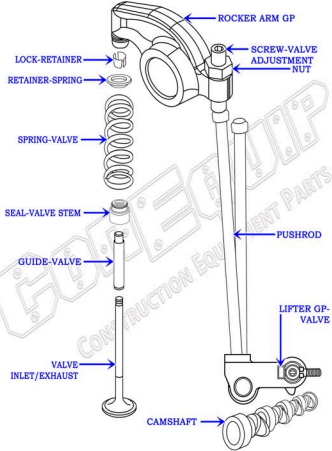

CAT 3126 DIESEL TRUCK ENGINE PARTS DIAGRAM

SERIAL NUMBER PREFIX:

- 1BW
- 1WM
- 4ES
- 6PZ
- 7JZ
- 7LZ
- 8HW
- 8SZ

VALVE TRAIN BREAKDOWN

888-983-7847

WWW.CONEQUIP.COM