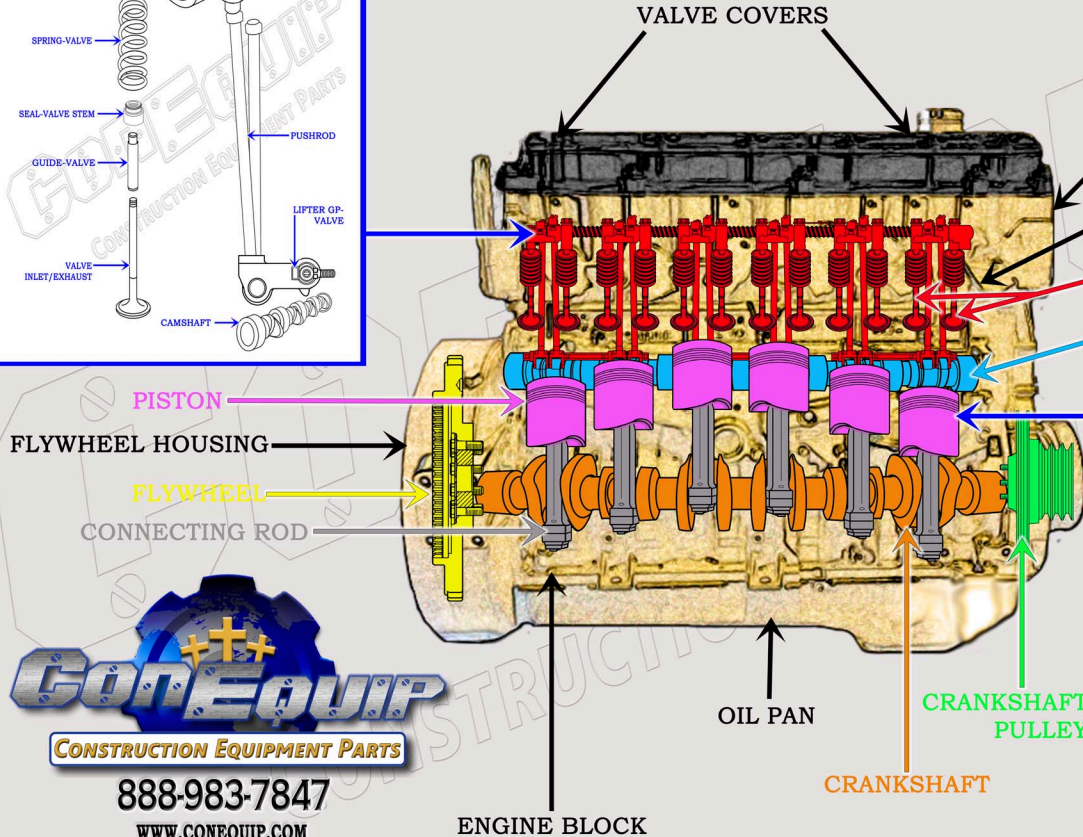

CAT 3126 DIESEL TRUCK ENGINE PARTS DIAGRAM

SERIAL NUMBER PREFIX:

- 1BW
- 1WM
- 4ES
- 6PZ
- 7JZ
- 7LZ
- 8HW
- 8SZ

VALVE TRAIN BREAKDOWN

888-983-7847

WWW.CONEQUIP.COM