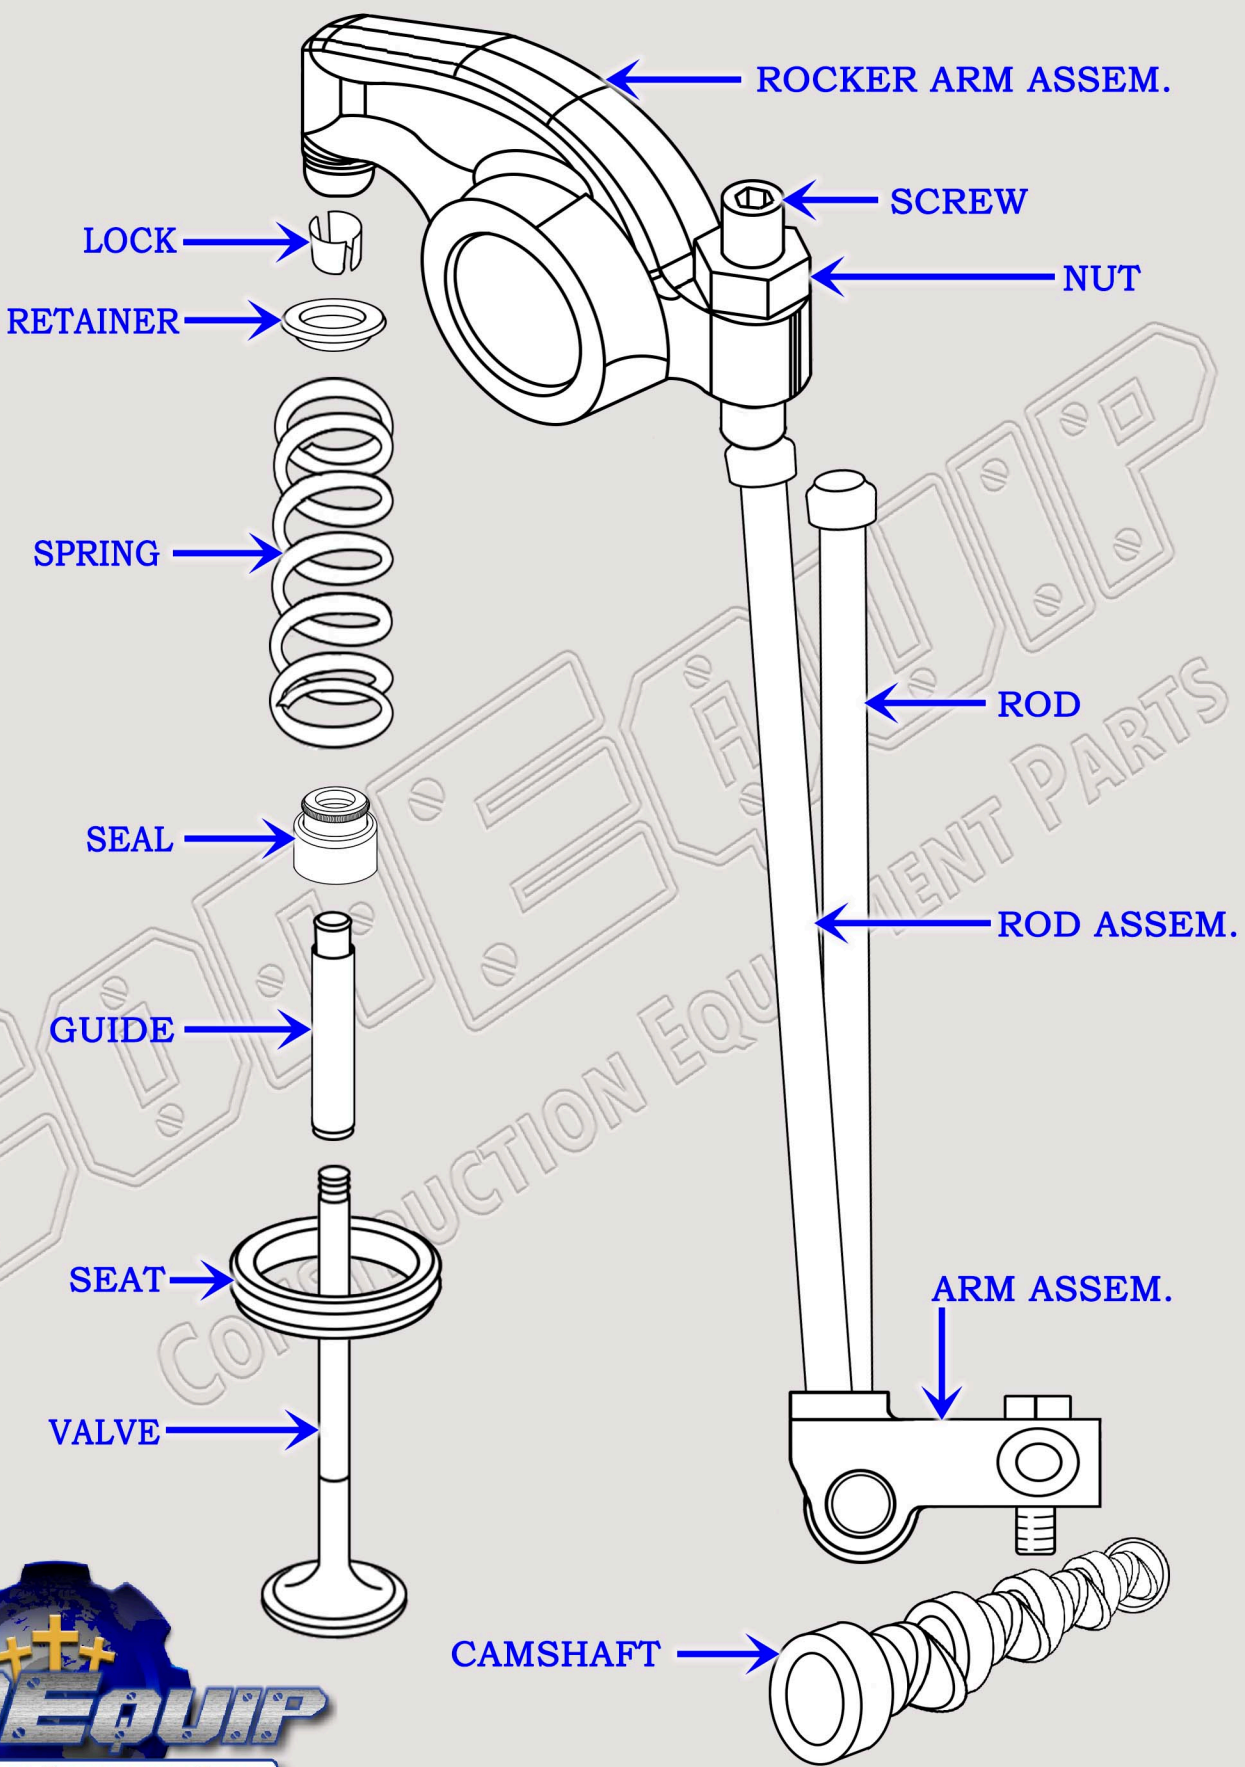

# CAT 3126 DIESEL MACHINE ENGINE

## VALVE TRAIN BREAKDOWN DIAGRAM

SERIAL NUMBER PREFIX:

- 3AK
- 4CW
- 55K
- 6JK

CONSTRUCTION EQUIPMENT PARTS

888-983-7847

WWW.CONEQUIP.COM