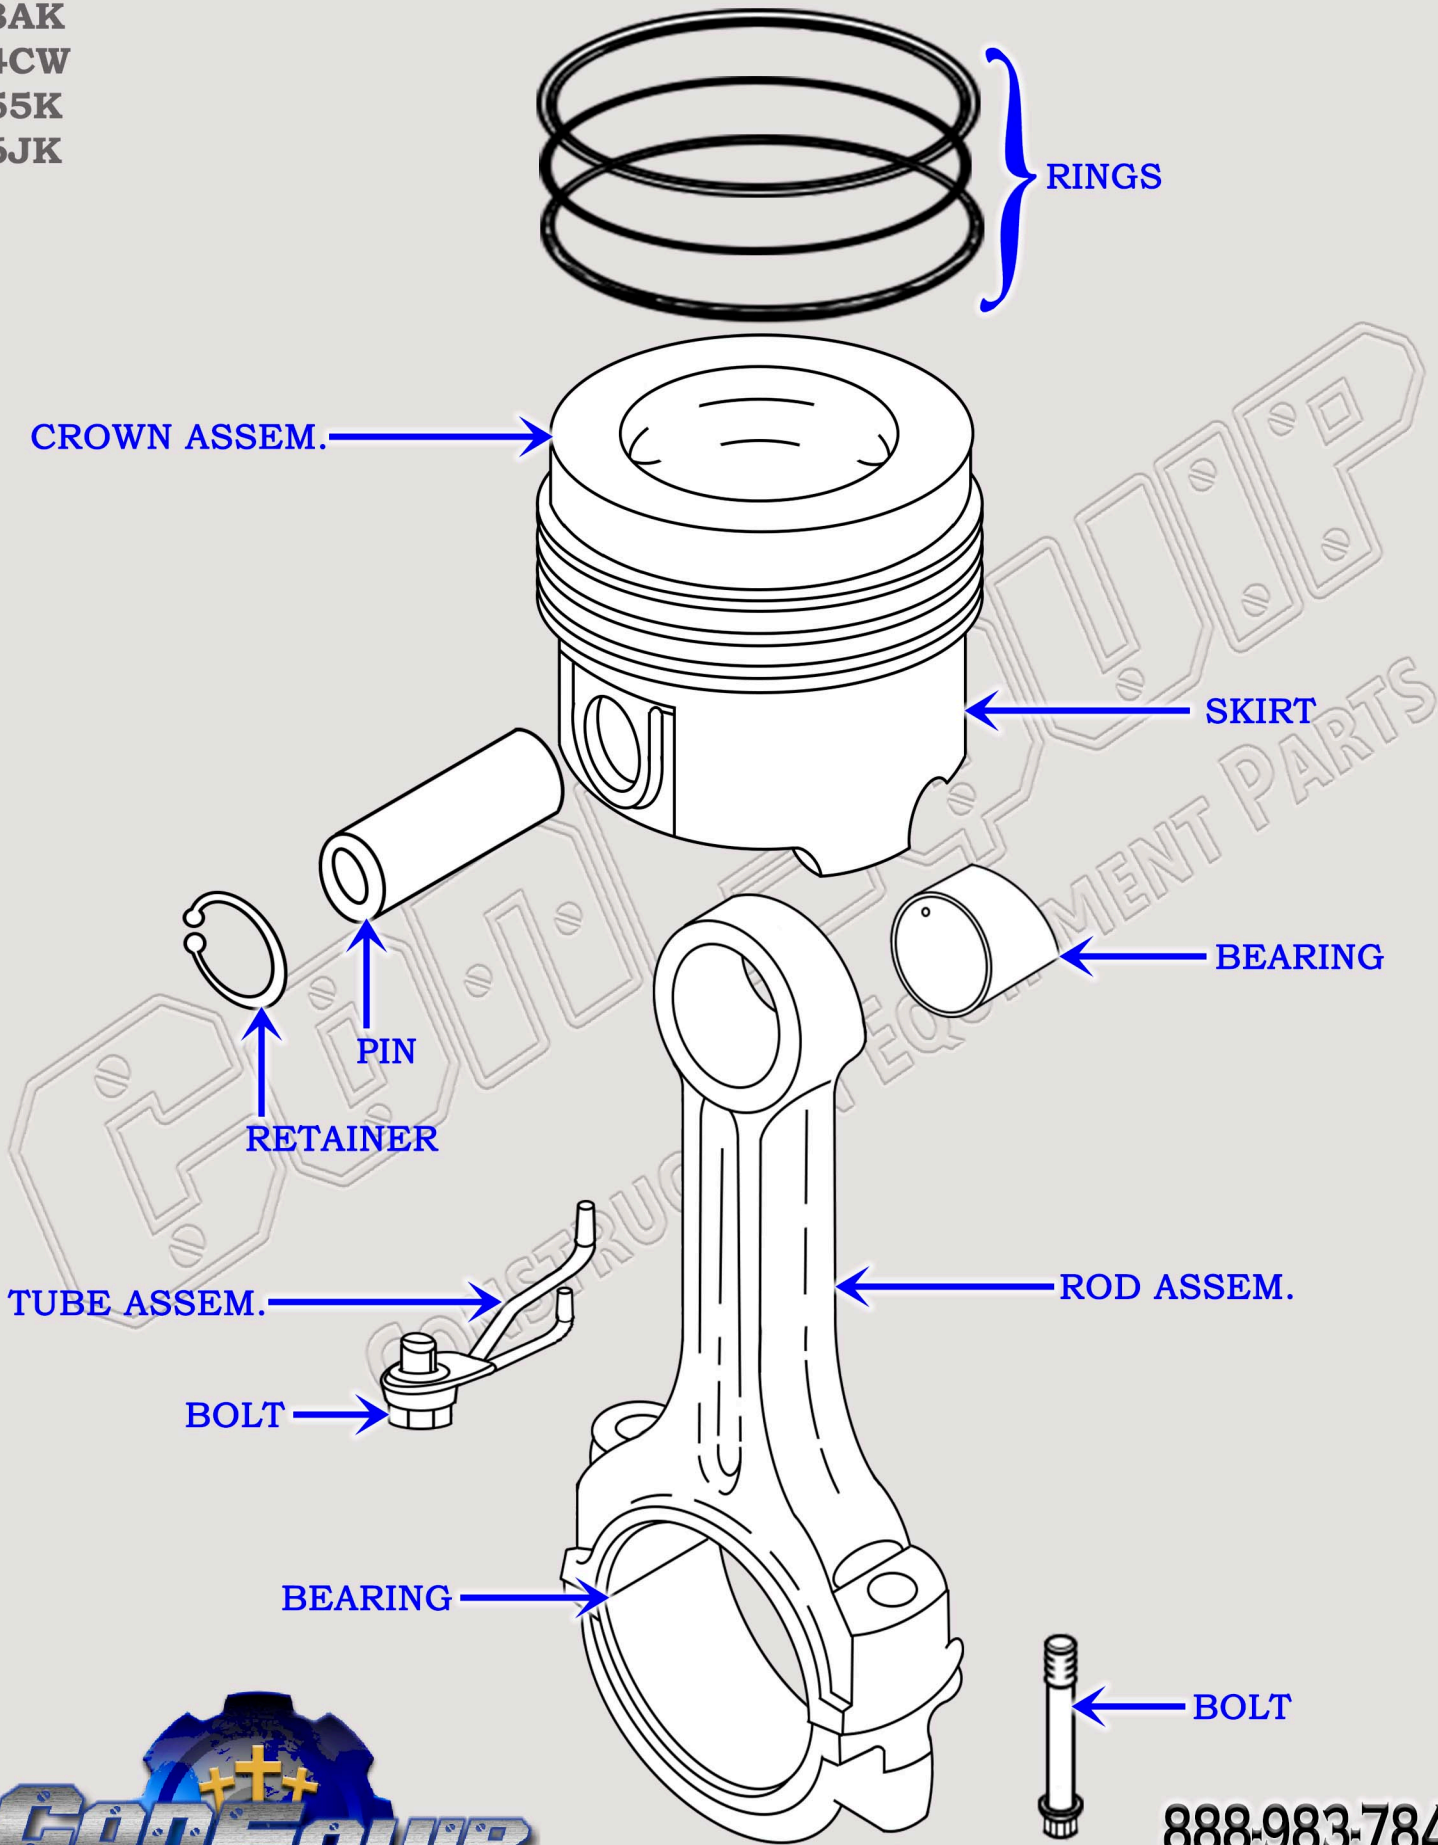

CAT 3126 DIESEL MACHINE ENGINE PISTON & CONNECTING ROD BREAKDOWN DIAGRAM

SERIAL NUMBER PREFIX:

- 3AK
- 4CW
- 55K
- 6JK

888-983-7847
WWW.CONEQUIP.COM