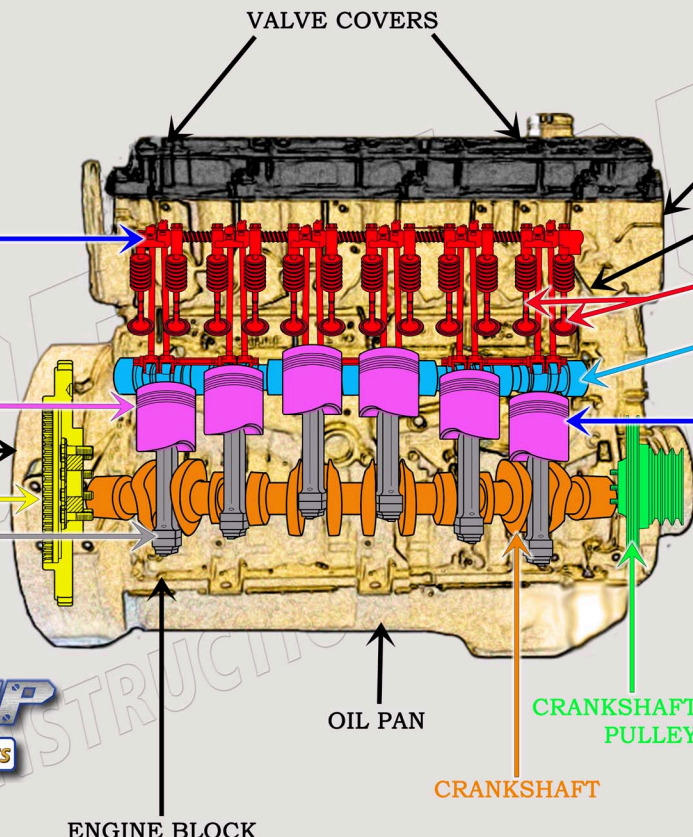

CAT 3126 DIESEL MACHINE ENGINE PARTS DIAGRAM

SERIAL NUMBER PREFIX:

3AK
4CW
55K
6JK

VALVE TRAIN BREAKDOWN

PISTON & ROD BREAKDOWN

CONEQUIP
CONSTRUCTION EQUIPMENT PARTS
888-983-7847
WWW.CONEQUIP.COM