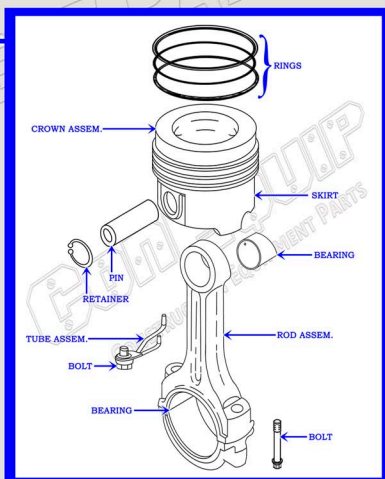

CAT 3126 DIESEL MACHINE ENGINE PARTS DIAGRAM

SERIAL NUMBER PREFIX:

3AK
4CW
55K
6JK

VALVE TRAIN BREAKDOWN

PISTON & ROD BREAKDOWN

CONEQUIP
CONSTRUCTION EQUIPMENT PARTS
888-983-7847
WWW.CONEQUIP.COM