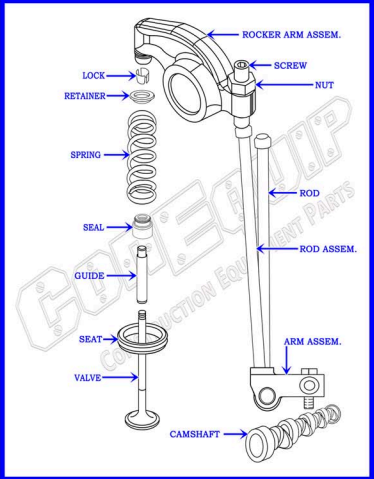

CAT 3126 DIESEL MACHINE ENGINE PARTS DIAGRAM

SERIAL NUMBER PREFIX:

3AK
4CW
55K
6JK

VALVE TRAIN BREAKDOWN

PISTON & ROD BREAKDOWN

CONEQUIP
CONSTRUCTION EQUIPMENT PARTS
888-983-7847
WWW.CONEQUIP.COM