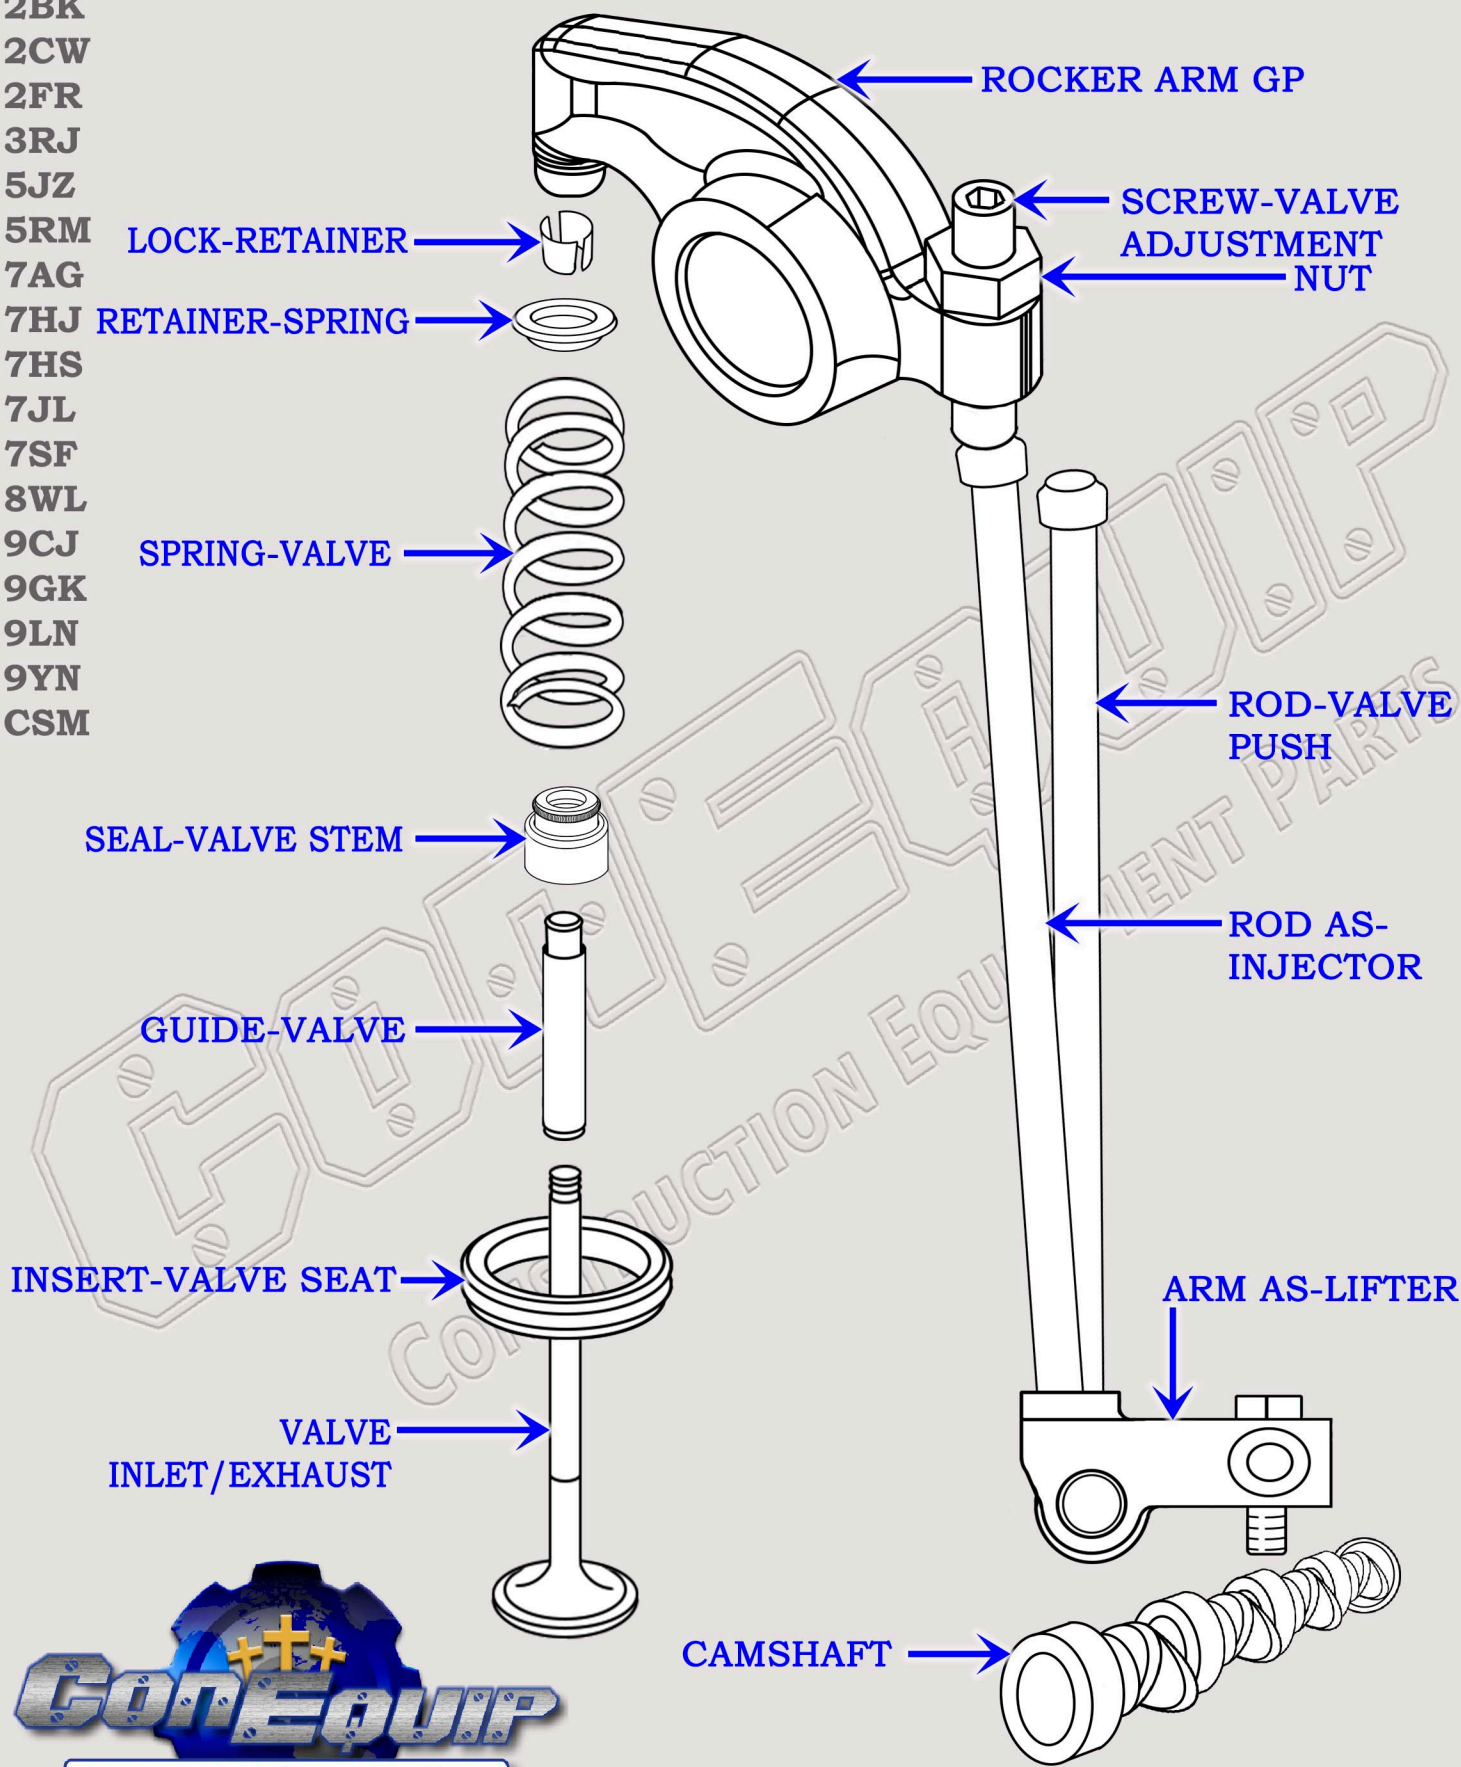

CAT 3116 DIESEL TRUCK ENGINE

VALVE TRAIN BREAKDOWN DIAGRAM

SERIAL NUMBER PREFIX:

- 2BK
- 2CW
- 2FR
- 3RJ
- 5JZ
- 5RM
- 7AG
- 7HJ
- 7HS
- 7JL
- 7SF
- 8WL
- 9CJ
- 9GK
- 9LN
- 9YN
- CSM

888-983-7847

WWW.CONEQUIP.COM