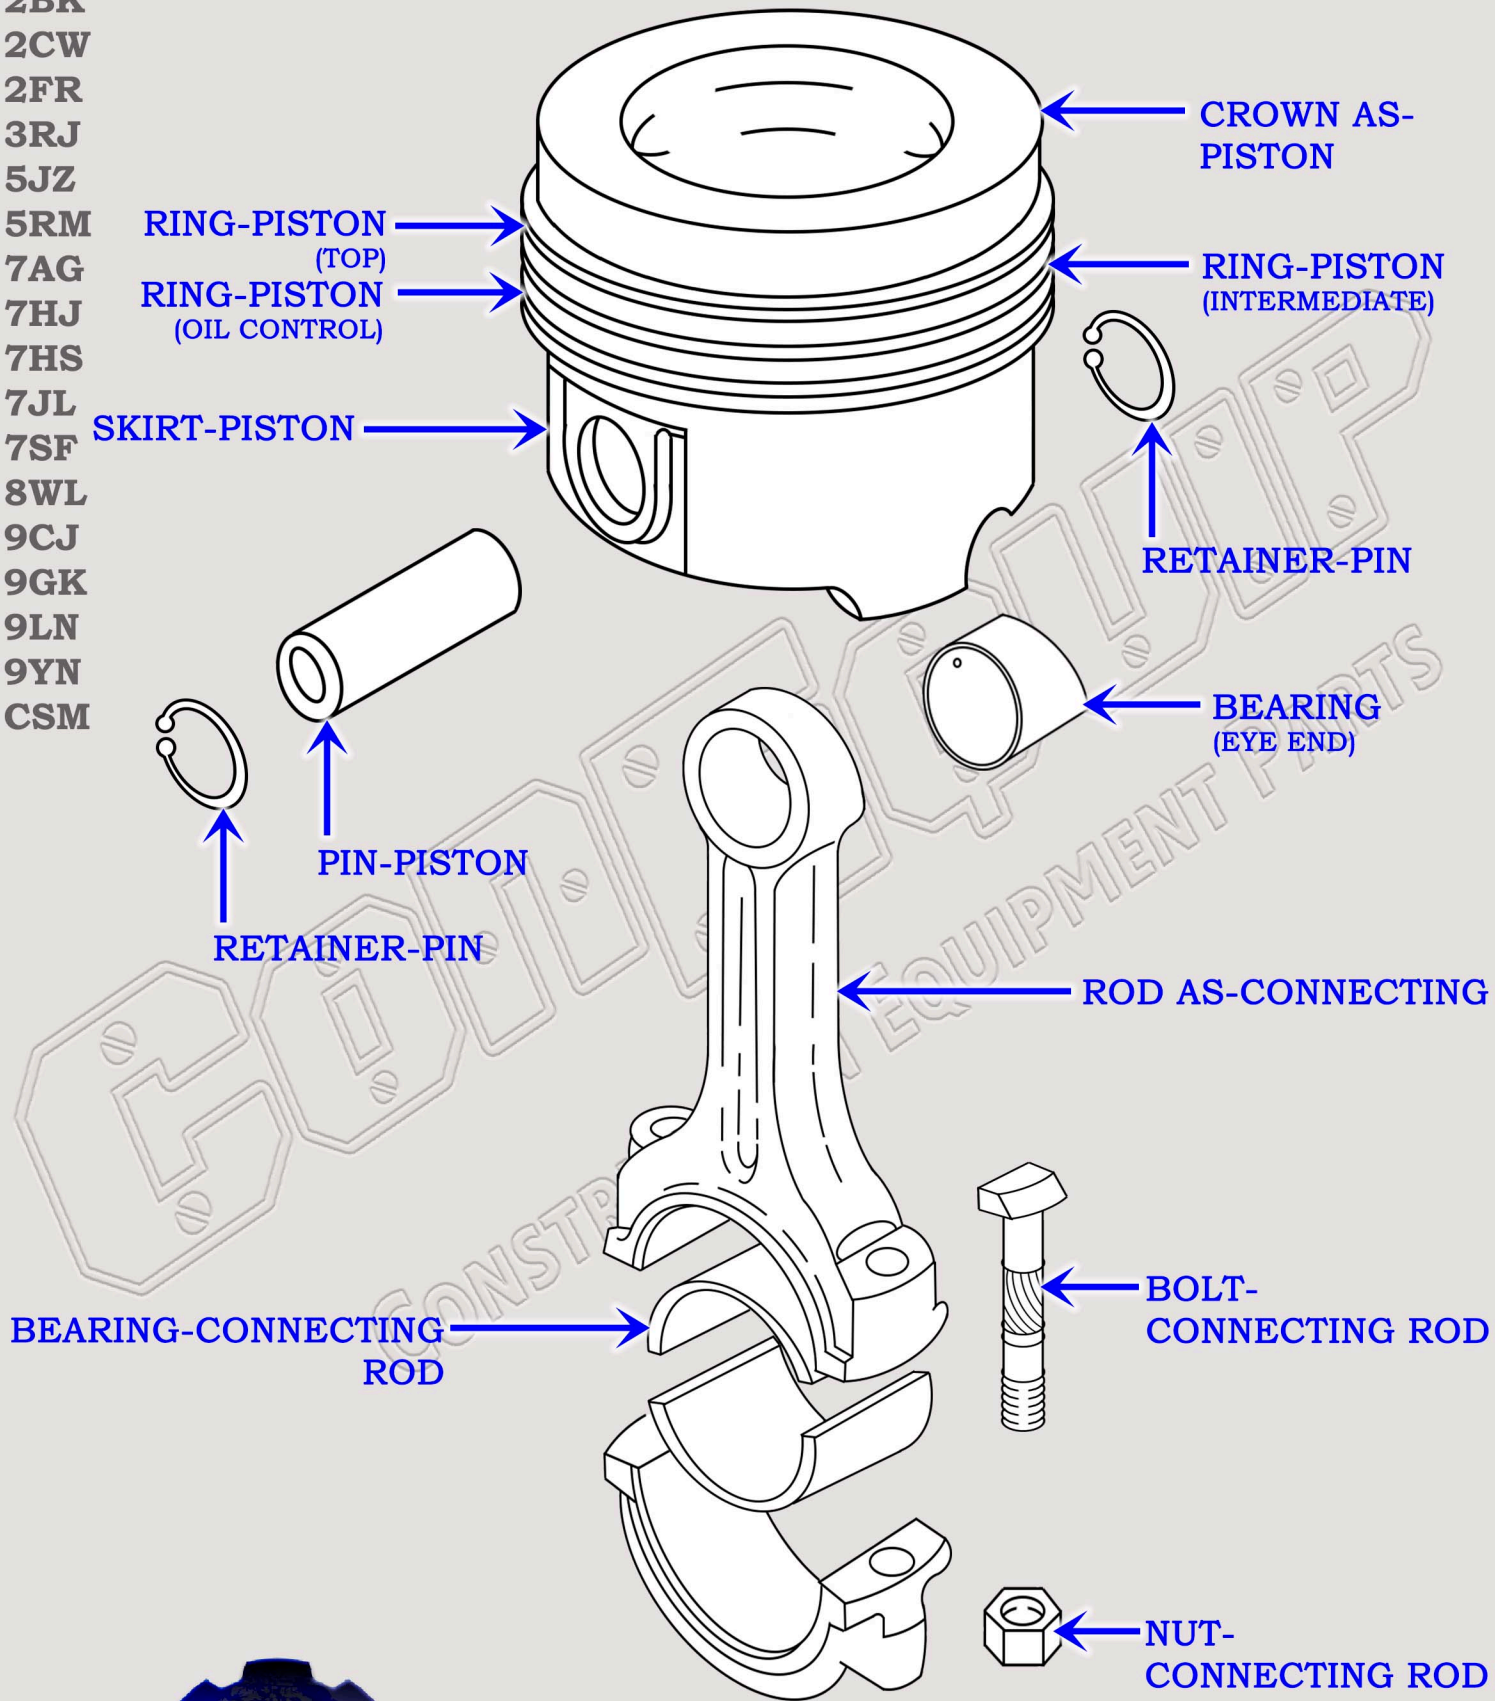

# CAT 3116 DIESEL TRUCK ENGINE

## PISTON & CONNECTING ROD BREAKDOWN DIAGRAM

SERIAL NUMBER PREFIX:

2BK  
2CW  
2FR  
3RJ  
5JZ  
5RM  
7AG  
7HJ  
7HS  
7JL  
7SF  
8WL  
9CJ  
9GK  
9LN  
9YN  
CSM

888-983-7847

WWW.CONEQUIP.COM

© 2019 CONEQUIP PARTS & EQUIPMENT LLC