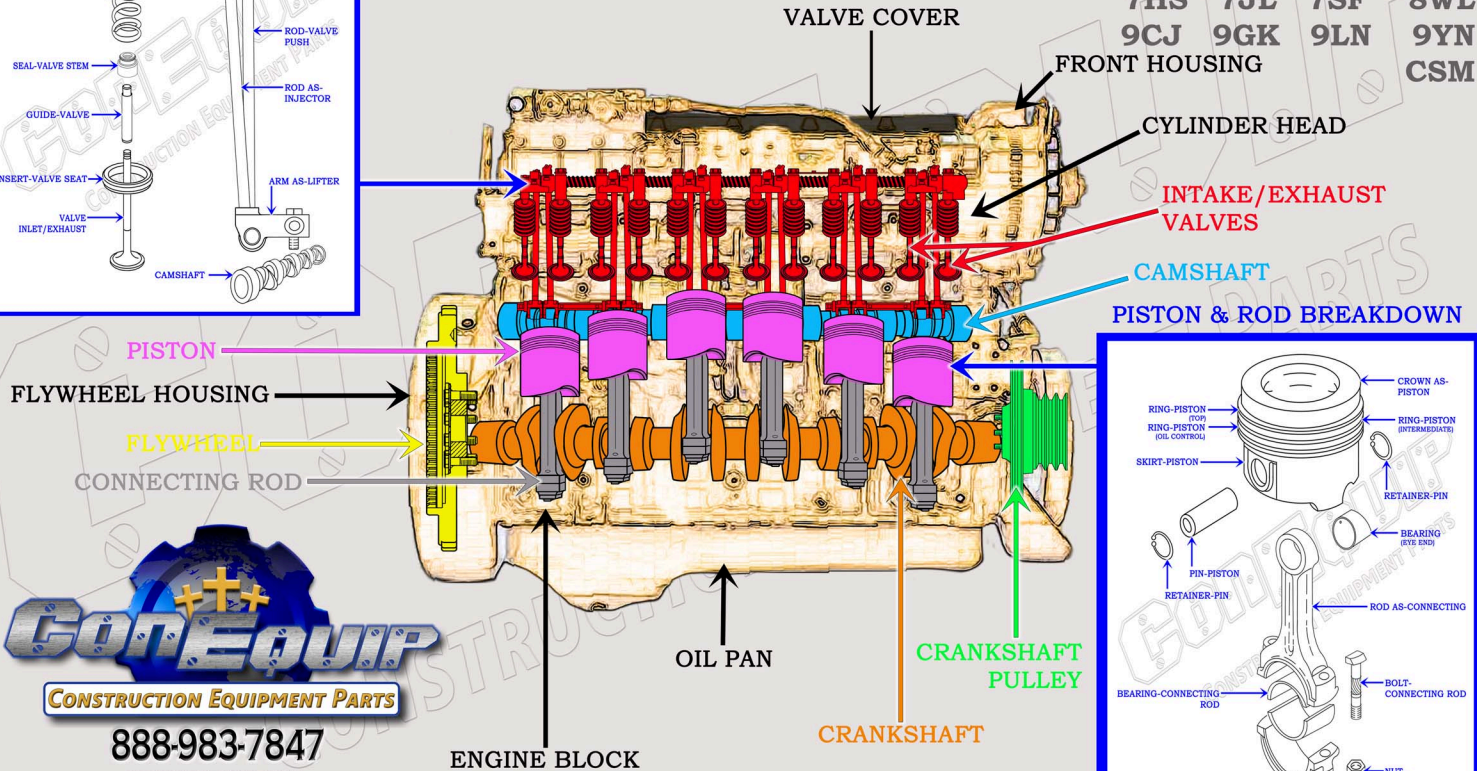

CAT 3116 DIESEL TRUCK ENGINE PARTS DIAGRAM

VALVE TRAIN BREAKDOWN

SERIAL NUMBER PREFIX:

2BK	2CW	2FR	3RJ
5JZ	5RM	7AG	7HJ
7HS	7JL	7SF	8WL
9CJ	9GK	9LN	9YN
			CSM

888-983-7847

WWW.CONEQUIP.COM