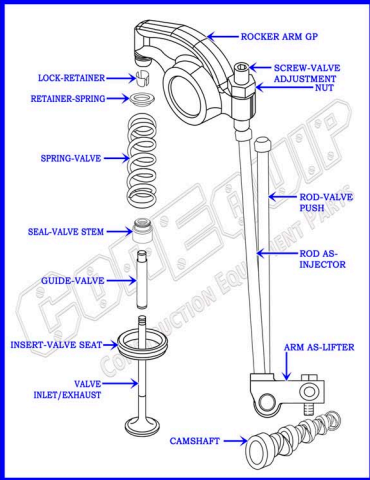

CAT 3116 DIESEL TRUCK ENGINE PARTS DIAGRAM

VALVE TRAIN BREAKDOWN

SERIAL NUMBER PREFIX:

2BK	2CW	2FR	3RJ
5JZ	5RM	7AG	7HJ
7HS	7JL	7SF	8WL
9CJ	9GK	9LN	9YN
			CSM

888-983-7847

WWW.CONEQUIP.COM