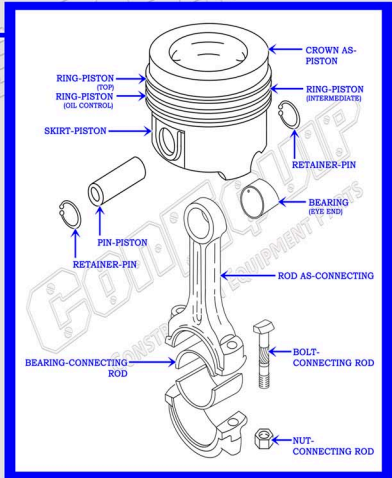

CAT 3116 DIESEL TRUCK ENGINE PARTS DIAGRAM

VALVE TRAIN BREAKDOWN

SERIAL NUMBER PREFIX:

2BK	2CW	2FR	3RJ
5JZ	5RM	7AG	7HJ
7HS	7JL	7SF	8WL
9CJ	9GK	9LN	9YN
			CSM

888-983-7847

WWW.CONEQUIP.COM