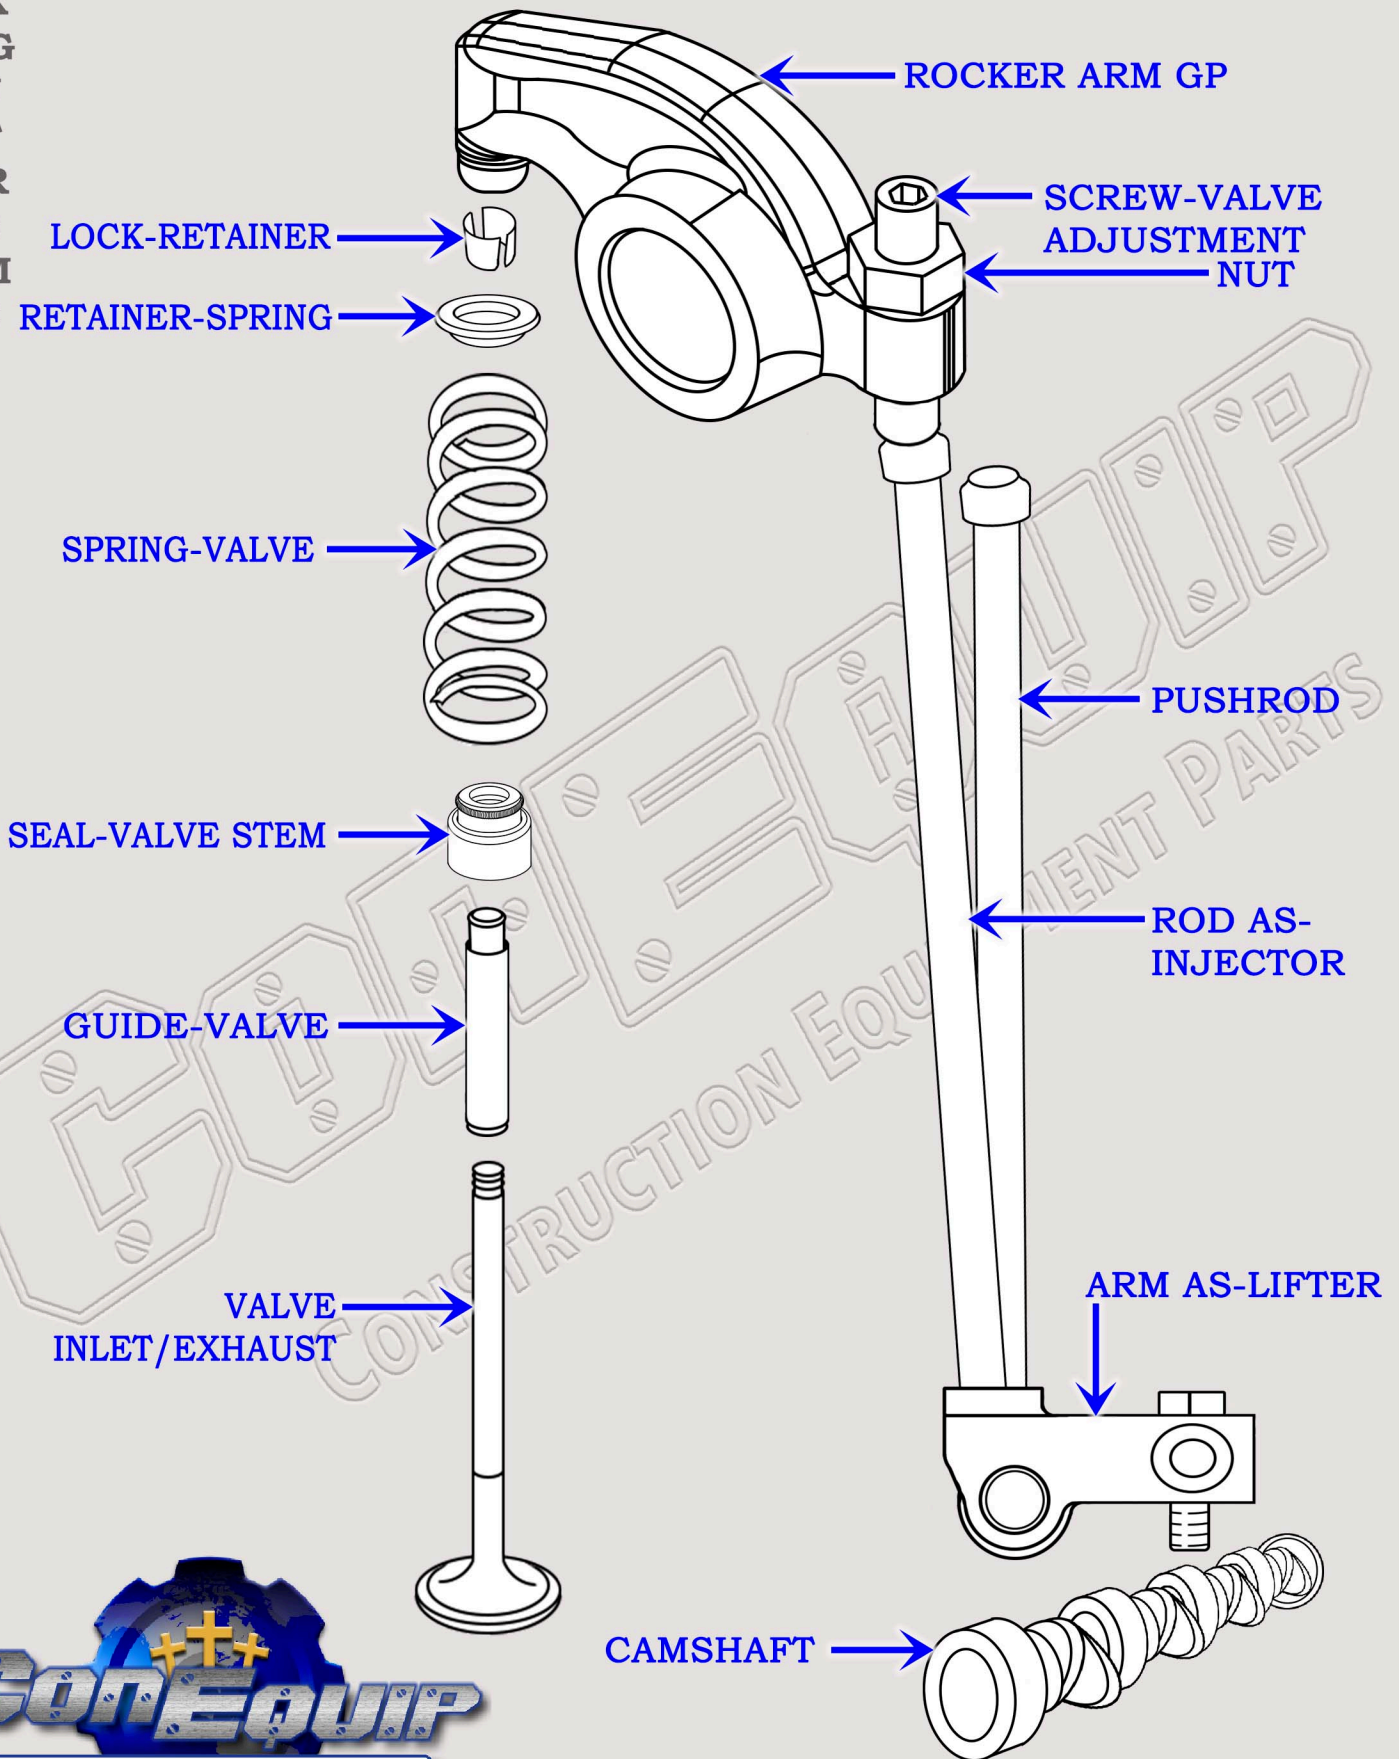

CAT 3116 DIESEL MACHINE ENGINE

VALVE TRAIN BREAKDOWN DIAGRAM

SERIAL NUMBER PREFIX:

- 1CK
- 2WG
- 3EJ
- 4TF
- 6RR
- 7JS
- 7TM
- 98Z

888-983-7847
WWW.CONEQUIP.COM