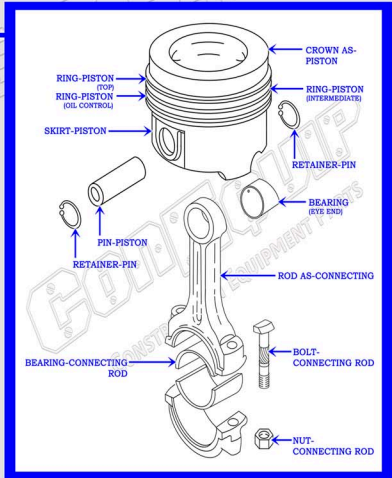

# CAT 3116 DIESEL MACHINE ENGINE PARTS DIAGRAM

SERIAL NUMBER PREFIX:

- 1CK
- 2WG
- 3EJ
- 4TF
- 6RR
- 7JS
- 7TM
- 98Z

## VALVE TRAIN BREAKDOWN

**CONEQUIP**  
CONSTRUCTION EQUIPMENT PARTS  
888-983-7847  
WWW.CONEQUIP.COM