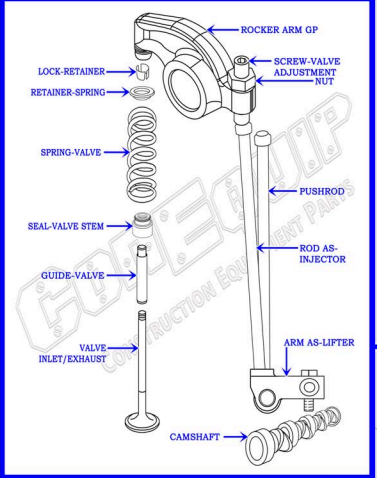

# CAT 3116 DIESEL MACHINE ENGINE PARTS DIAGRAM

SERIAL NUMBER PREFIX:

- 1CK
- 2WG
- 3EJ
- 4TF
- 6RR
- 7JS
- 7TM
- 98Z

## VALVE TRAIN BREAKDOWN

**CONEQUIP**  
CONSTRUCTION EQUIPMENT PARTS  
888-983-7847  
WWW.CONEQUIP.COM