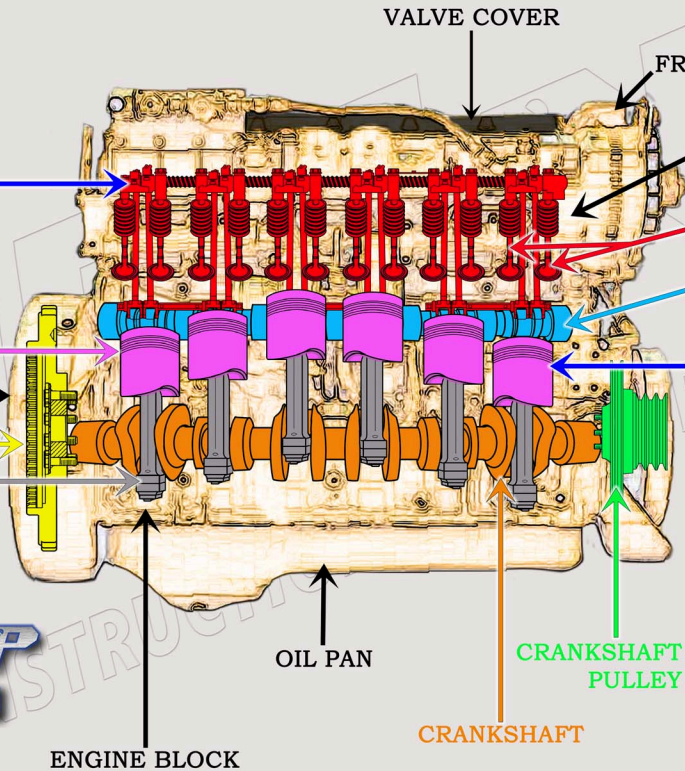

CAT 3116 DIESEL MACHINE ENGINE PARTS DIAGRAM

SERIAL NUMBER PREFIX:

- 1CK
- 2WG
- 3EJ
- 4TF
- 6RR
- 7JS
- 7TM
- 98Z

VALVE TRAIN BREAKDOWN

CONEQUIP
CONSTRUCTION EQUIPMENT PARTS
888-983-7847
WWW.CONEQUIP.COM