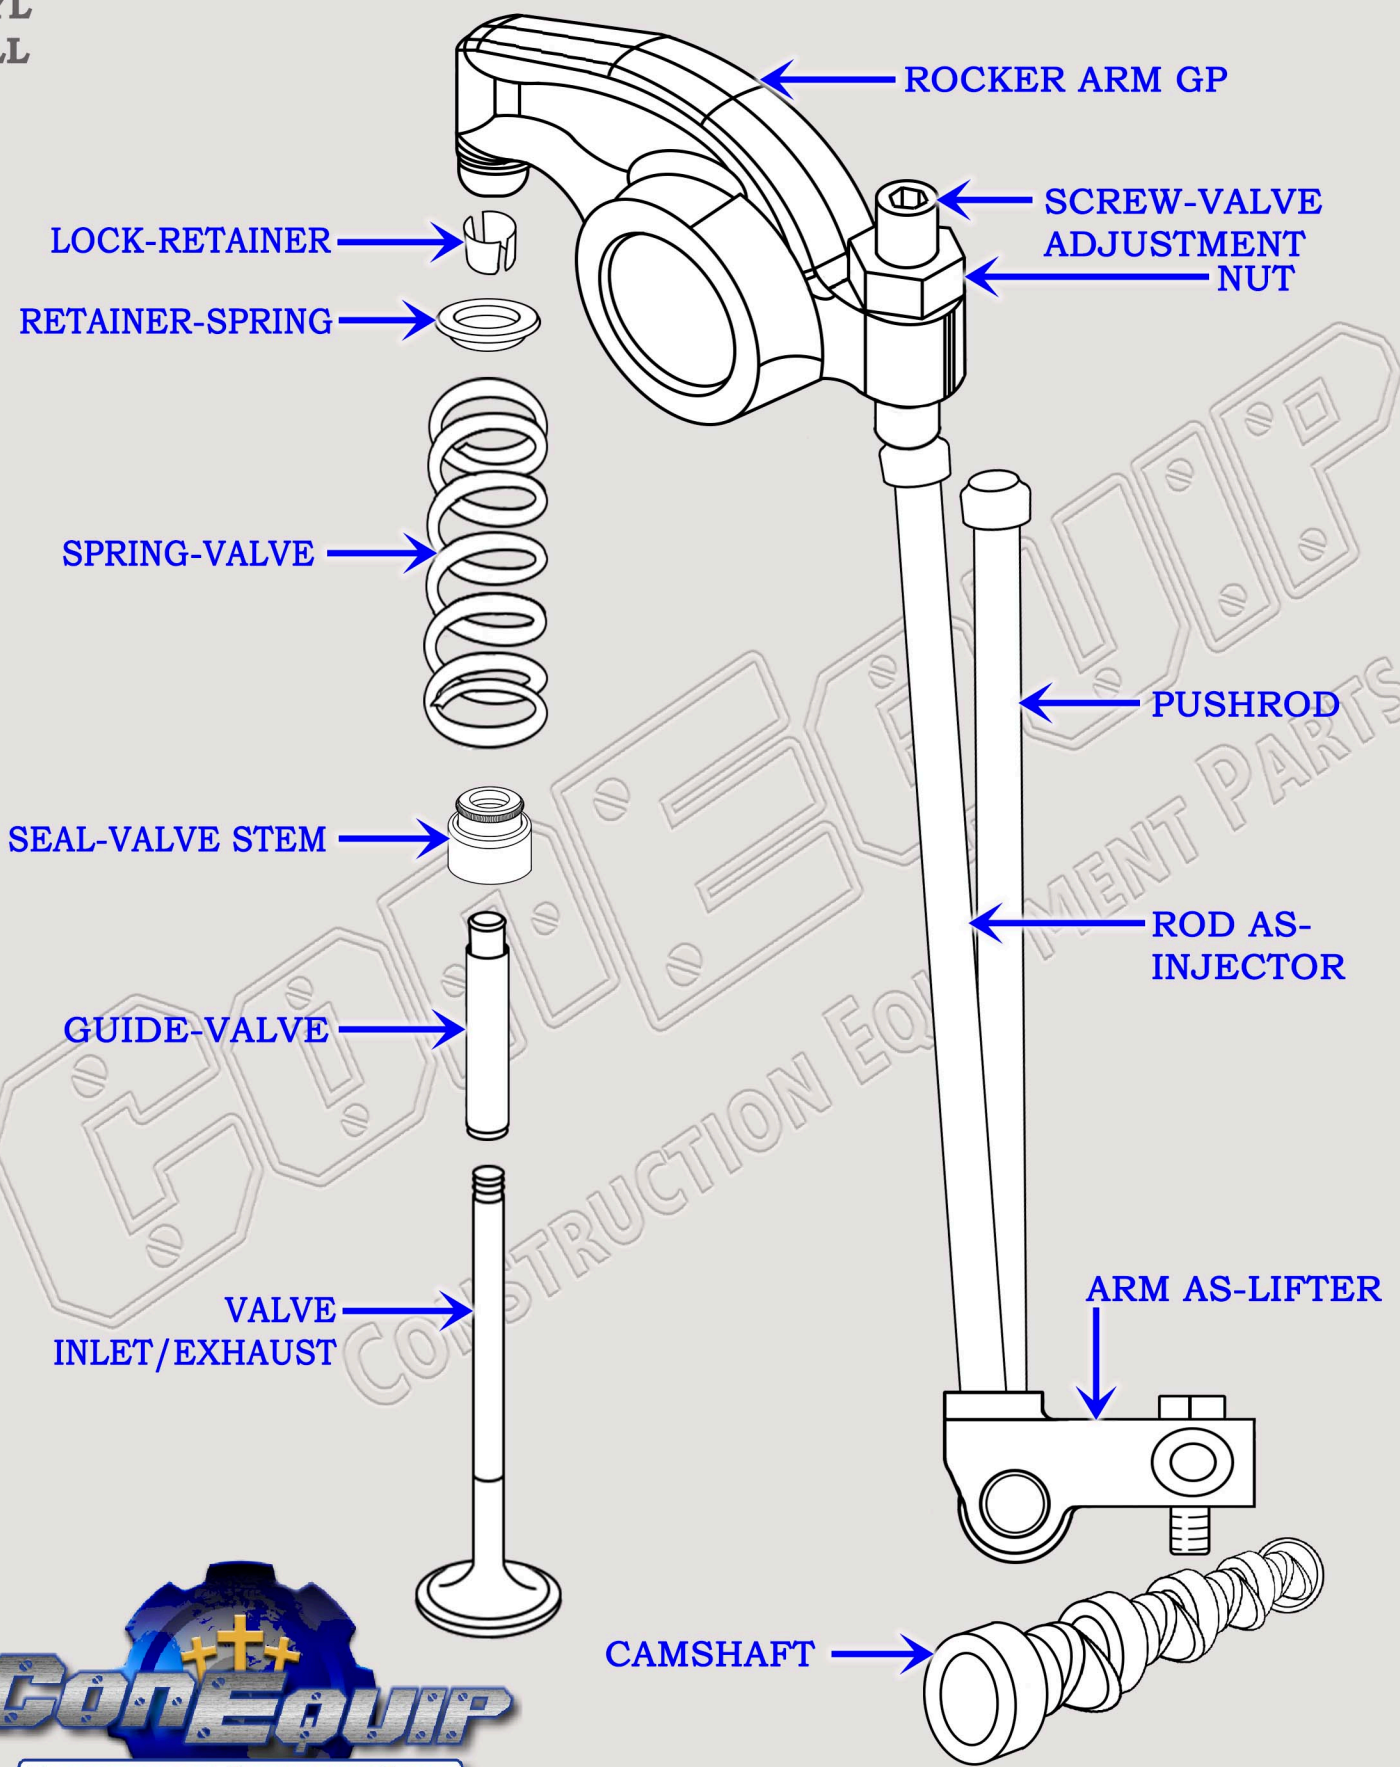

# CAT 3114 DIESEL TRUCK ENGINE

## VALVE TRAIN BREAKDOWN DIAGRAM

SERIAL NUMBER PREFIX:

5YL  
9LL

888-983-7847

WWW.CONEQUIP.COM