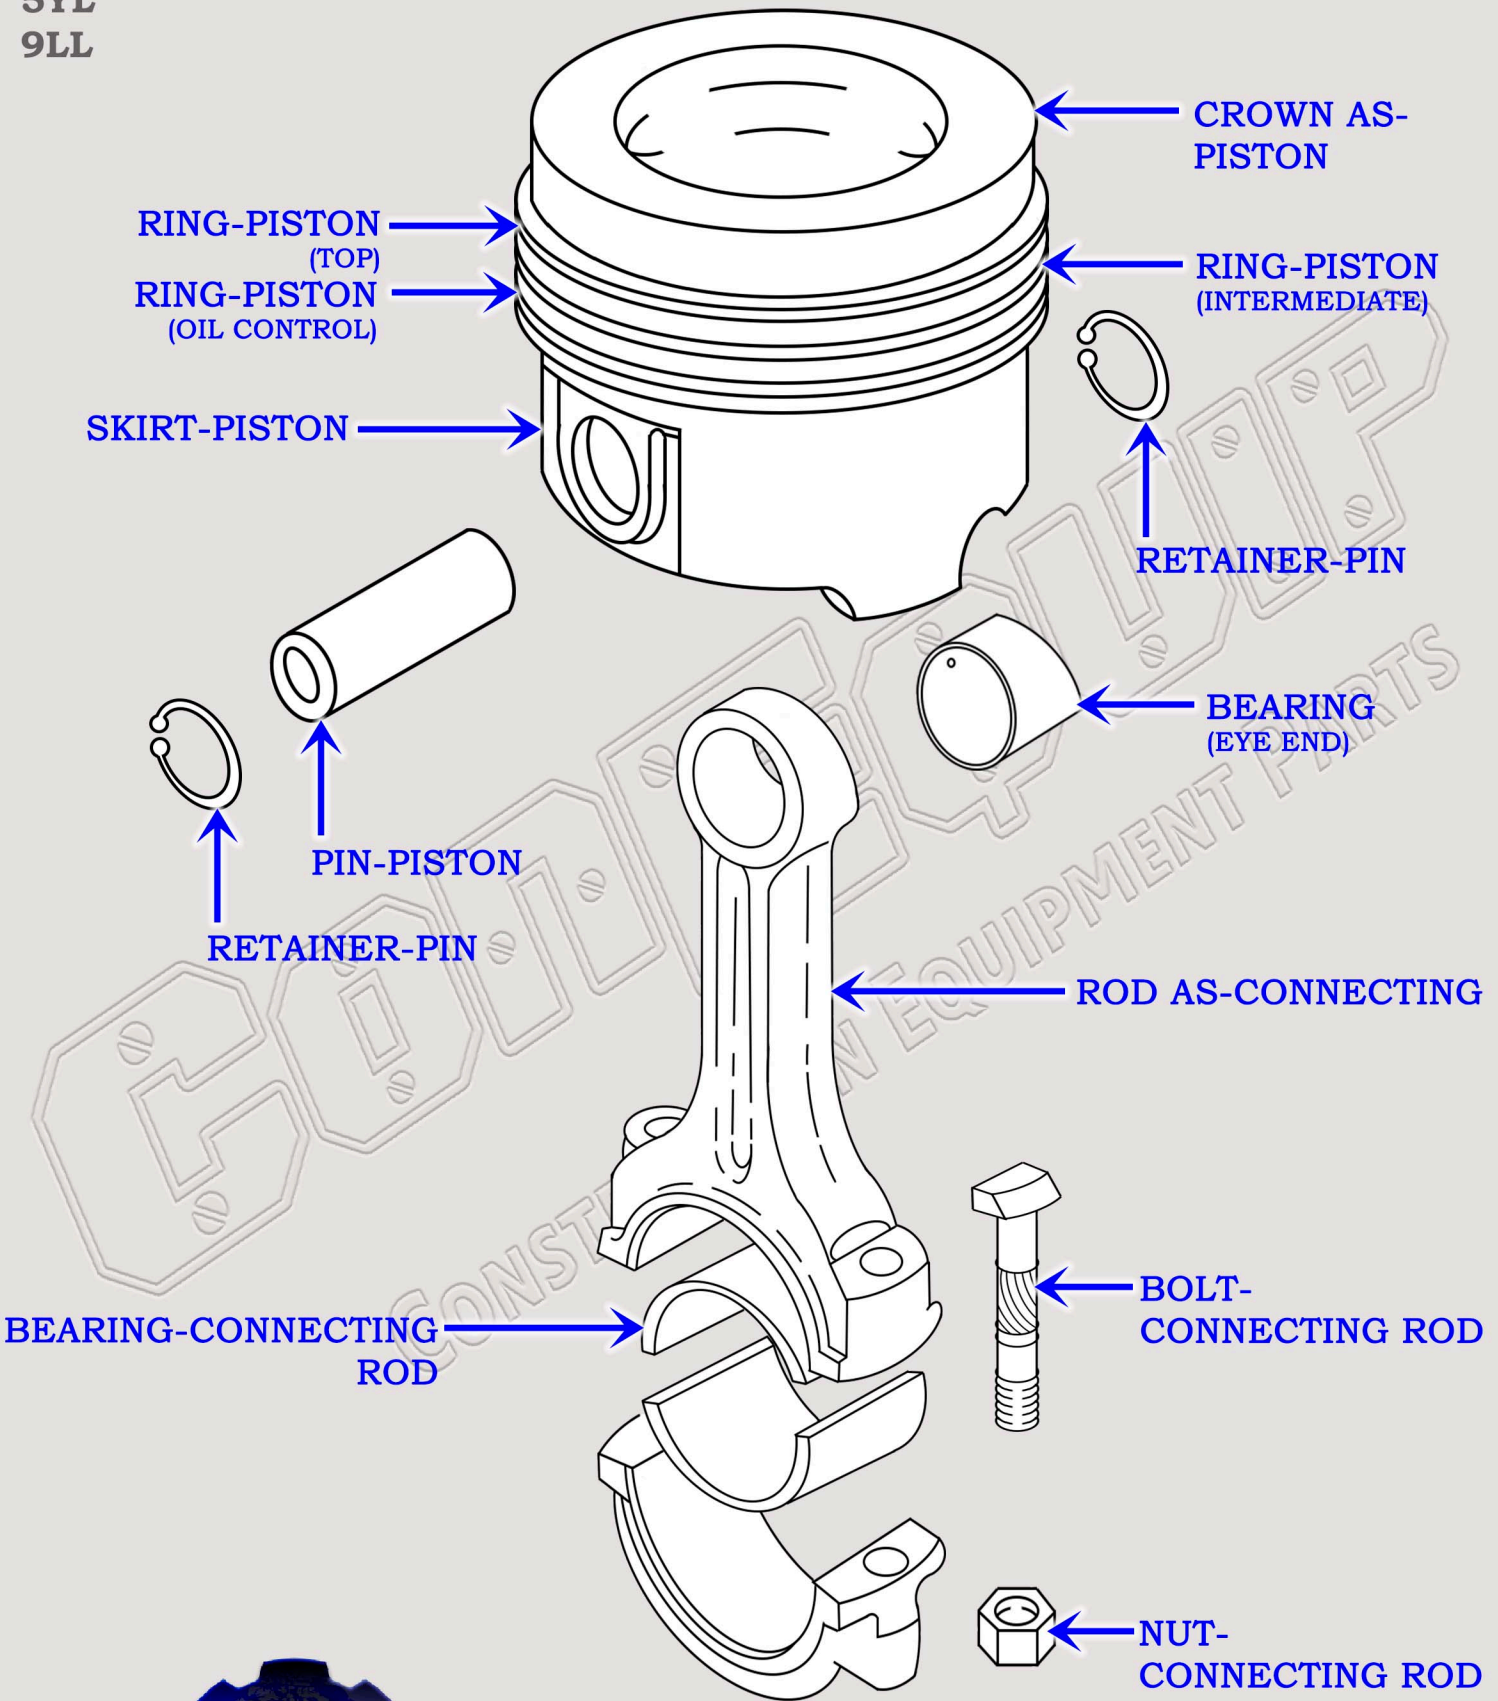

CAT 3114 DIESEL TRUCK ENGINE

PISTON & CONNECTING ROD BREAKDOWN DIAGRAM

SERIAL NUMBER PREFIX:

5YL

9LL

888-983-7847

WWW.CONEQUIP.COM

© 2019 CONEQUIP PARTS & EQUIPMENT LLC