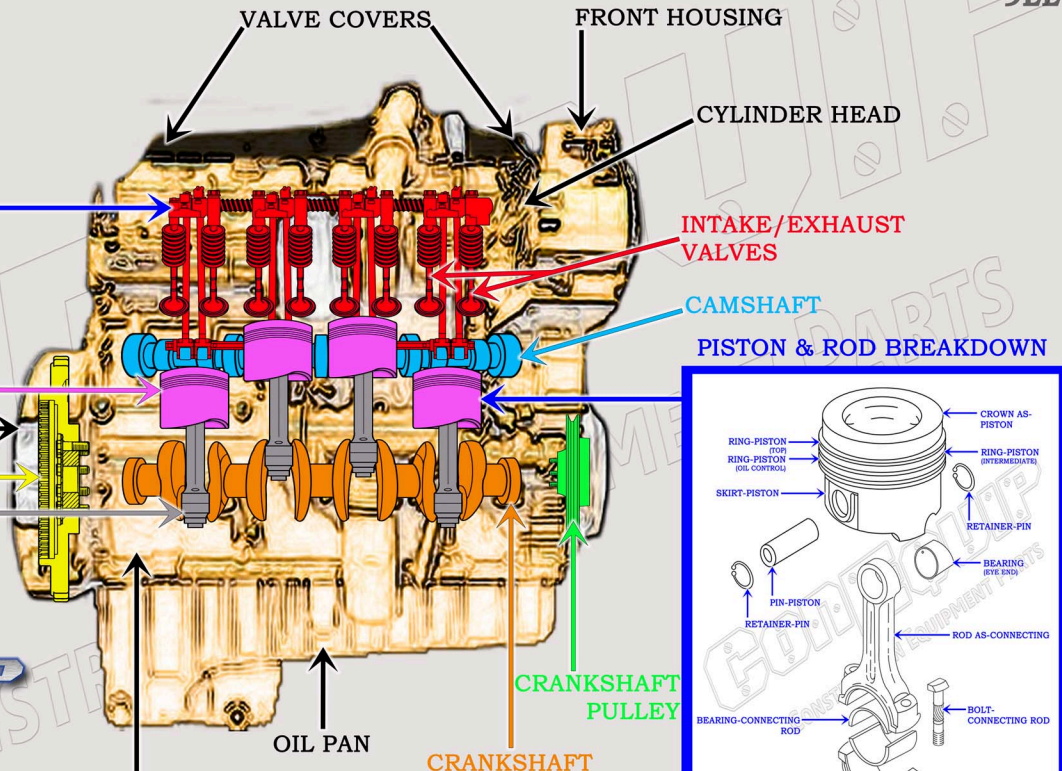

CAT 3114 DIESEL TRUCK ENGINE PARTS DIAGRAM

SERIAL NUMBER PREFIX:

5YL
9LL

VALVE TRAIN BREAKDOWN

CONSTRUCTION EQUIPMENT PARTS

888-983-7847

WWW.CONEQUIP.COM