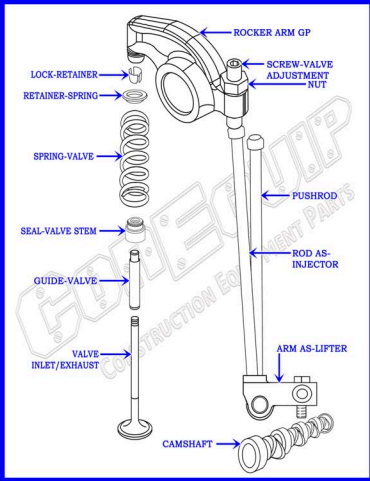

# CAT 3114 DIESEL TRUCK ENGINE PARTS DIAGRAM

SERIAL NUMBER PREFIX:

5YL  
9LL

## VALVE TRAIN BREAKDOWN

CONSTRUCTION EQUIPMENT PARTS

888-983-7847

WWW.CONEQUIP.COM