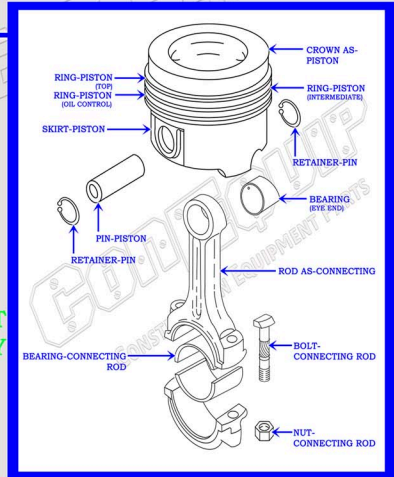

# CAT 3114 DIESEL TRUCK ENGINE PARTS DIAGRAM

SERIAL NUMBER PREFIX:

5YL  
9LL

## VALVE TRAIN BREAKDOWN

CONSTRUCTION EQUIPMENT PARTS

888-983-7847

WWW.CONEQUIP.COM