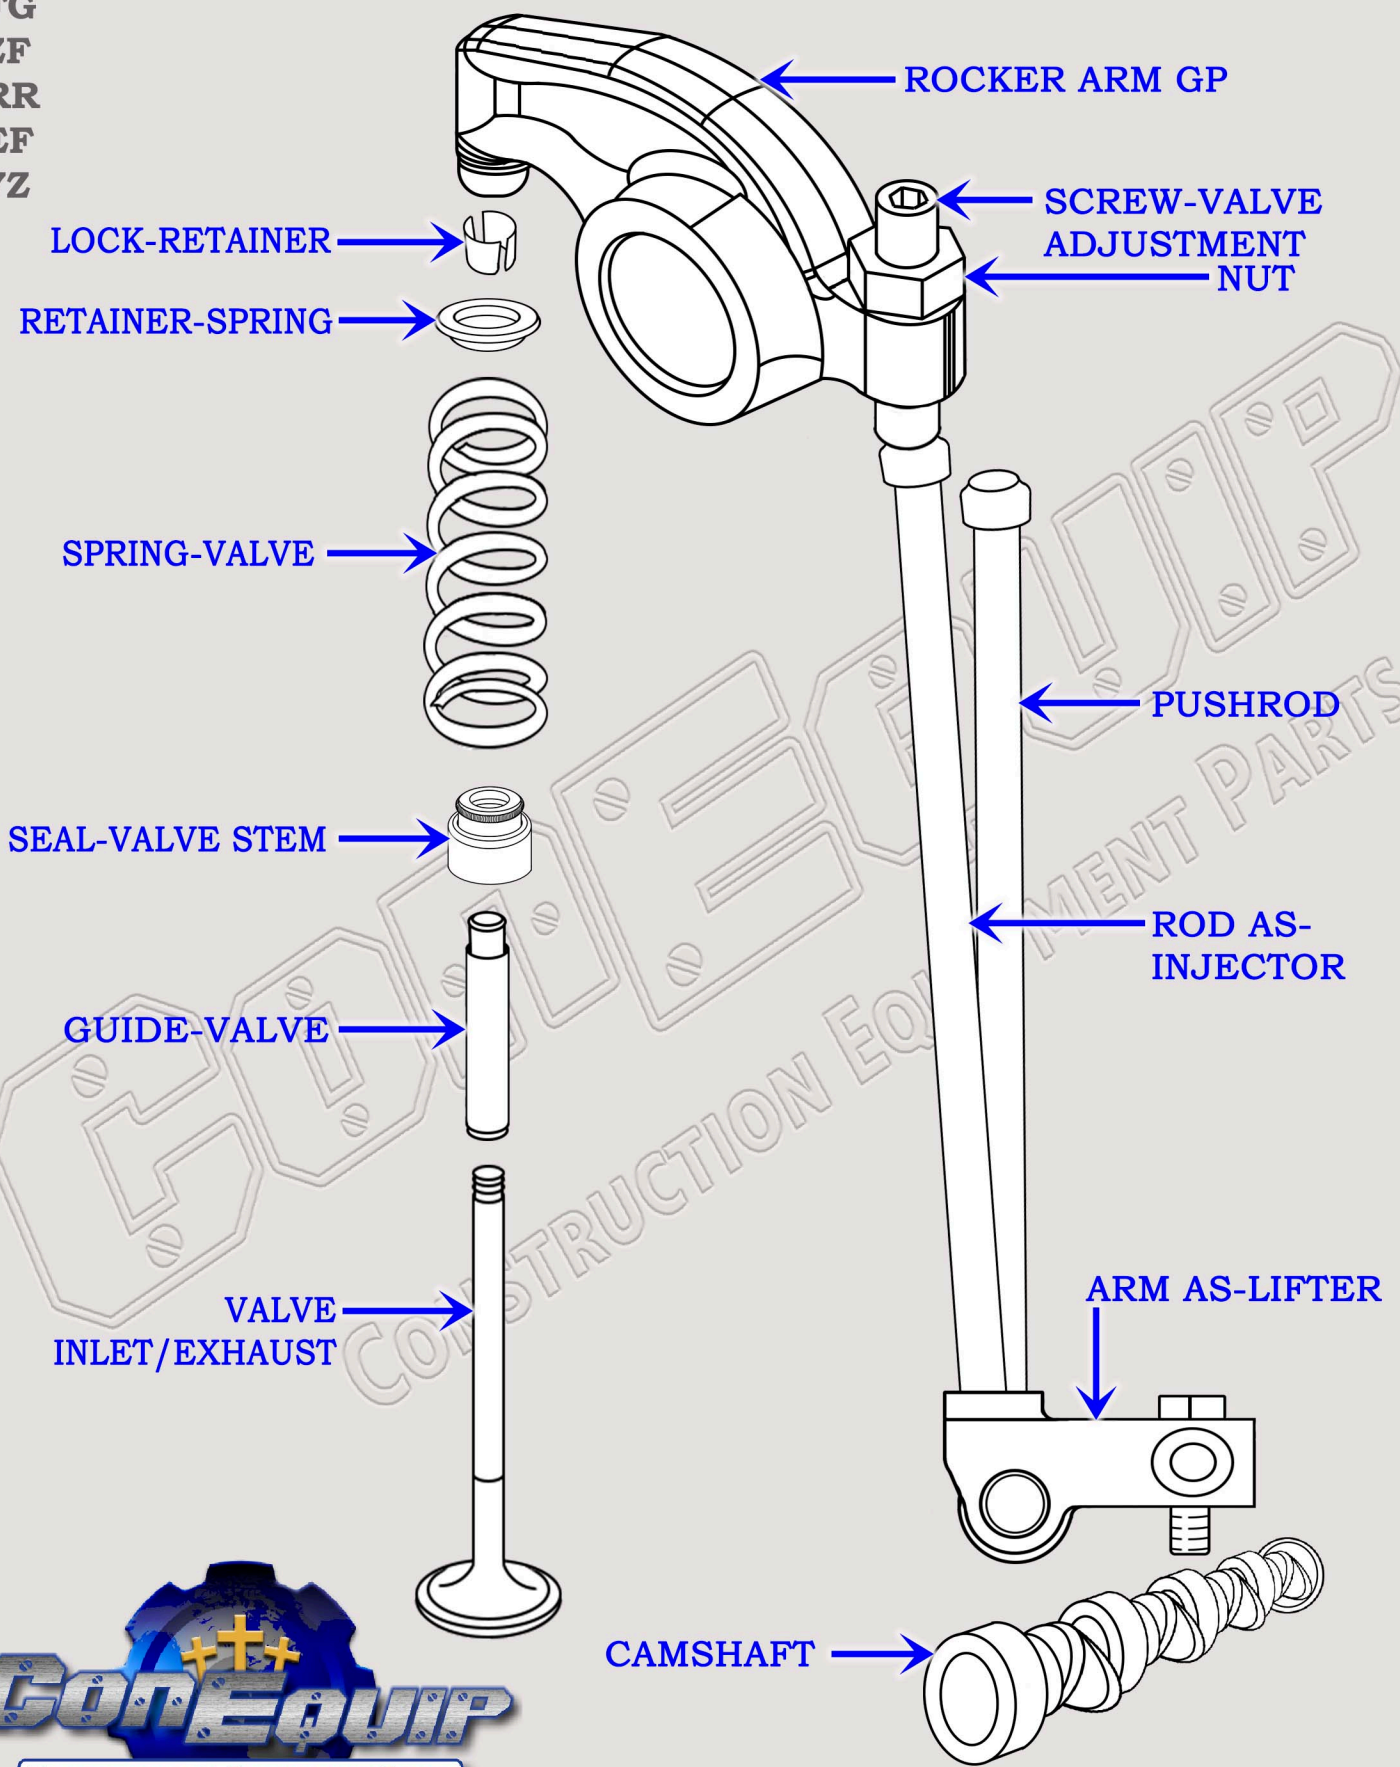

CAT 3114 DIESEL MACHINE ENGINE

VALVE TRAIN BREAKDOWN DIAGRAM

SERIAL NUMBER PREFIX:

- 2FG
- 2ZF
- 4RR
- 5EF
- 97Z

CONSTRUCTION EQUIPMENT PARTS

888-983-7847

WWW.CONEQUIP.COM