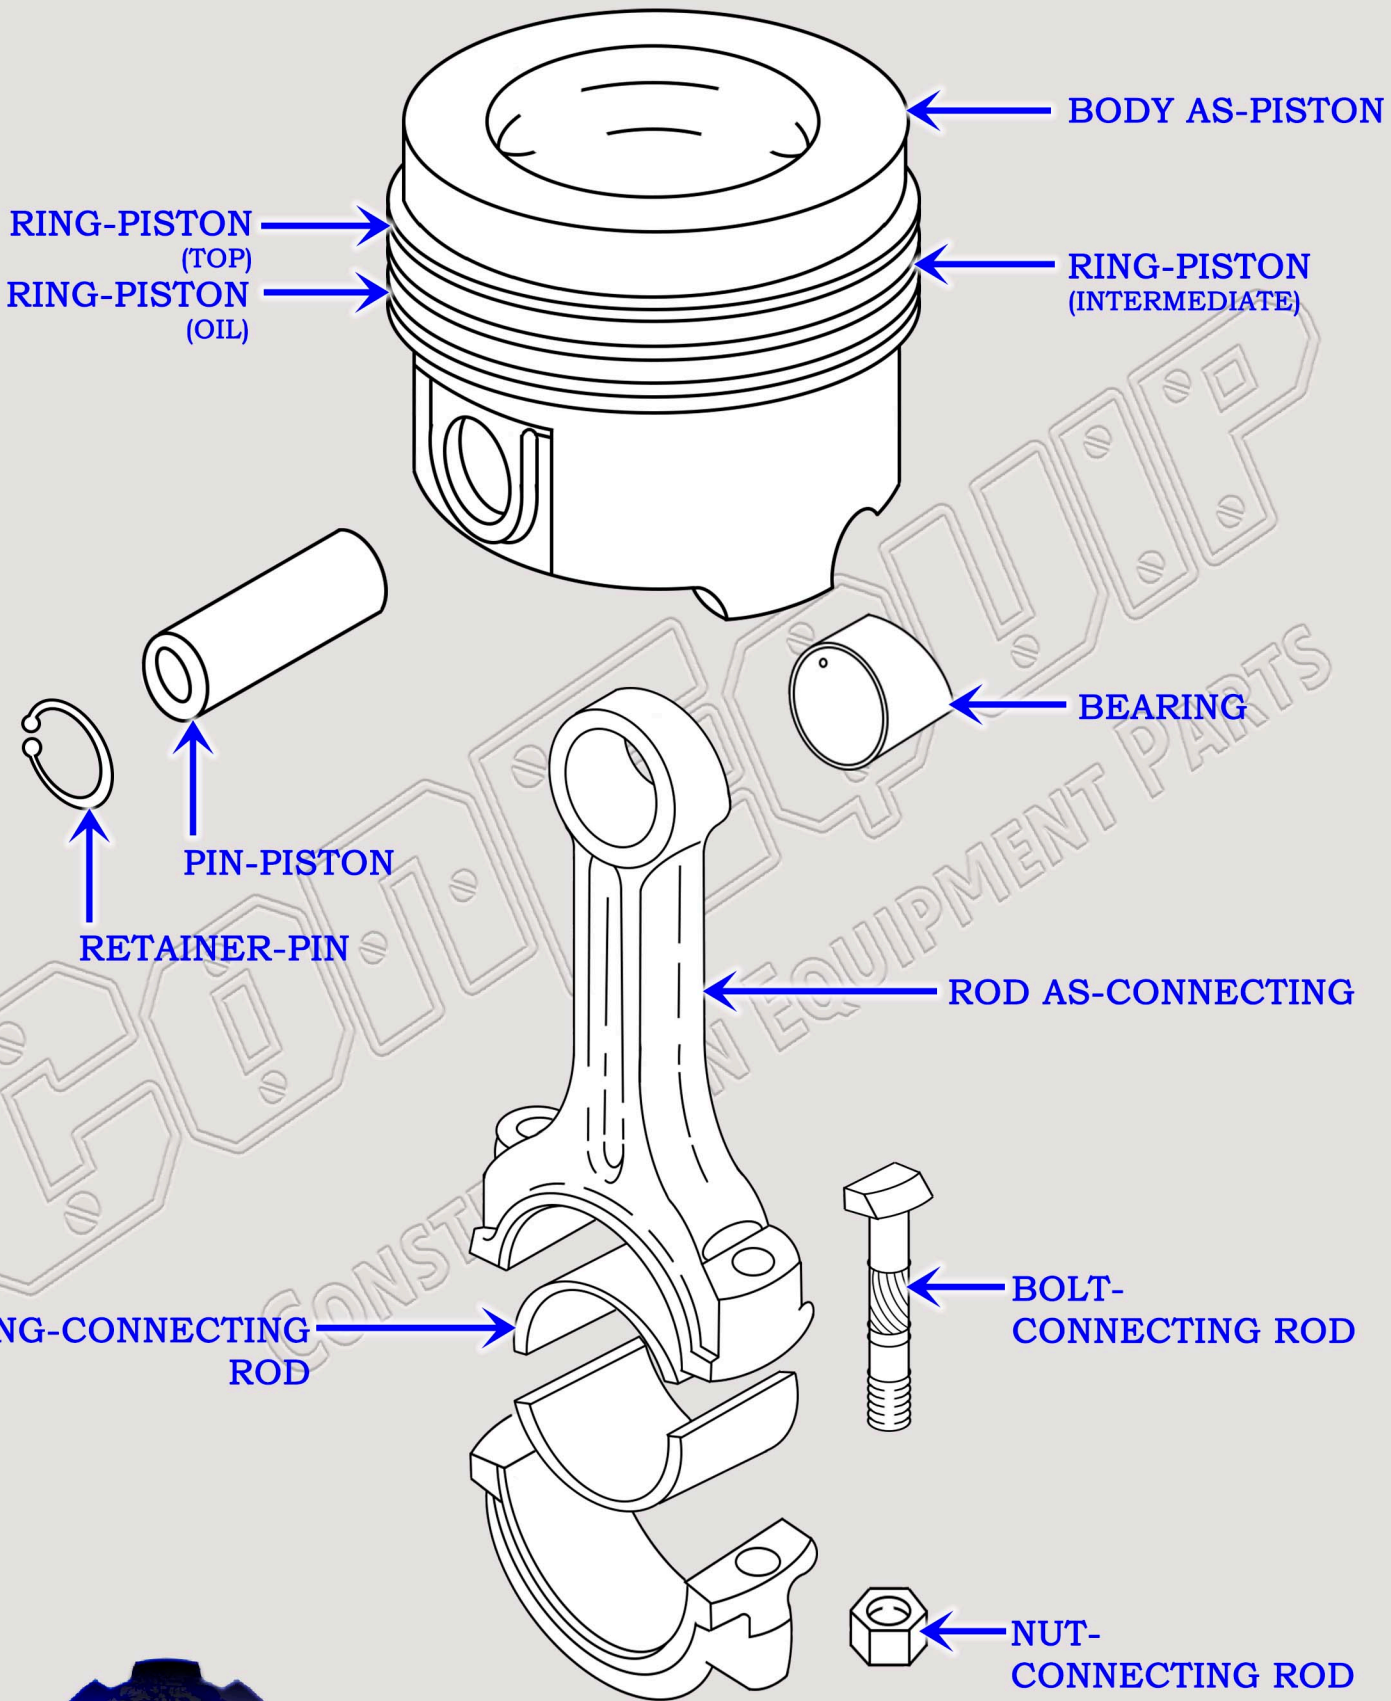

CAT 3114 DIESEL MACHINE ENGINE

PISTON & CONNECTING ROD BREAKDOWN DIAGRAM

SERIAL NUMBER PREFIX:

2FG

2ZF

4RR

5EF

97Z