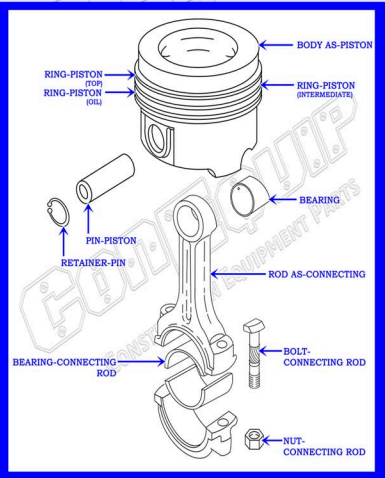

CAT 3114 DIESEL MACHINE ENGINE PARTS DIAGRAM

SERIAL NUMBER PREFIX:

2FG
2ZF
4RR
5EF
97Z

VALVE TRAIN BREAKDOWN

PISTON & ROD BREAKDOWN

CONSTRUCTION EQUIPMENT PARTS

888-983-7847

WWW.CONEQUIP.COM