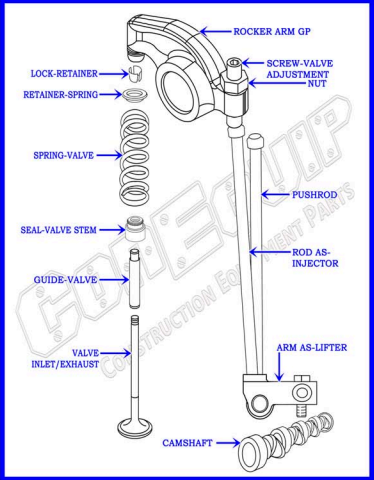

CAT 3114 DIESEL MACHINE ENGINE PARTS DIAGRAM

SERIAL NUMBER PREFIX:

2FG
2ZF
4RR
5EF
97Z

VALVE TRAIN BREAKDOWN

PISTON & ROD BREAKDOWN

CONSTRUCTION EQUIPMENT PARTS

888-983-7847

WWW.CONEQUIP.COM