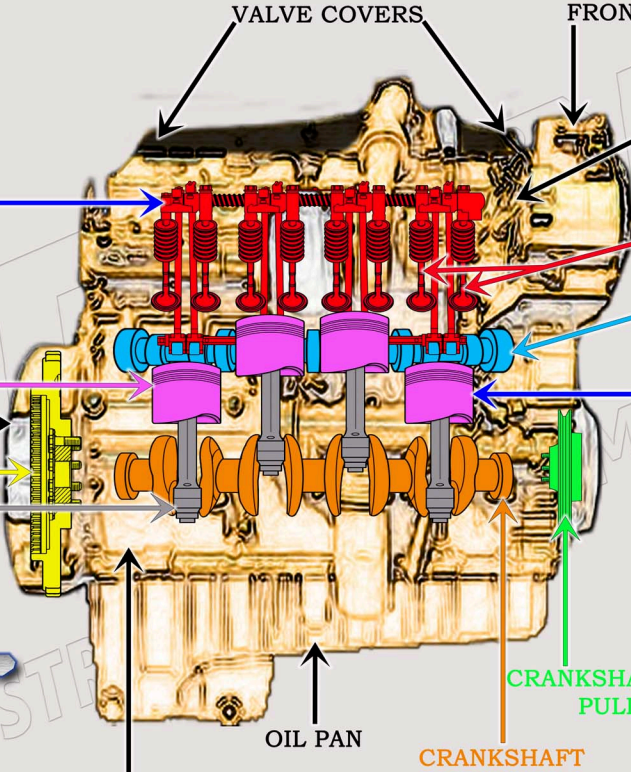

CAT 3114 DIESEL MACHINE ENGINE PARTS DIAGRAM

SERIAL NUMBER PREFIX:

2FG
2ZF
4RR
5EF
97Z

VALVE TRAIN BREAKDOWN

PISTON & ROD BREAKDOWN

CONSTRUCTION EQUIPMENT PARTS

888-983-7847

WWW.CONEQUIP.COM