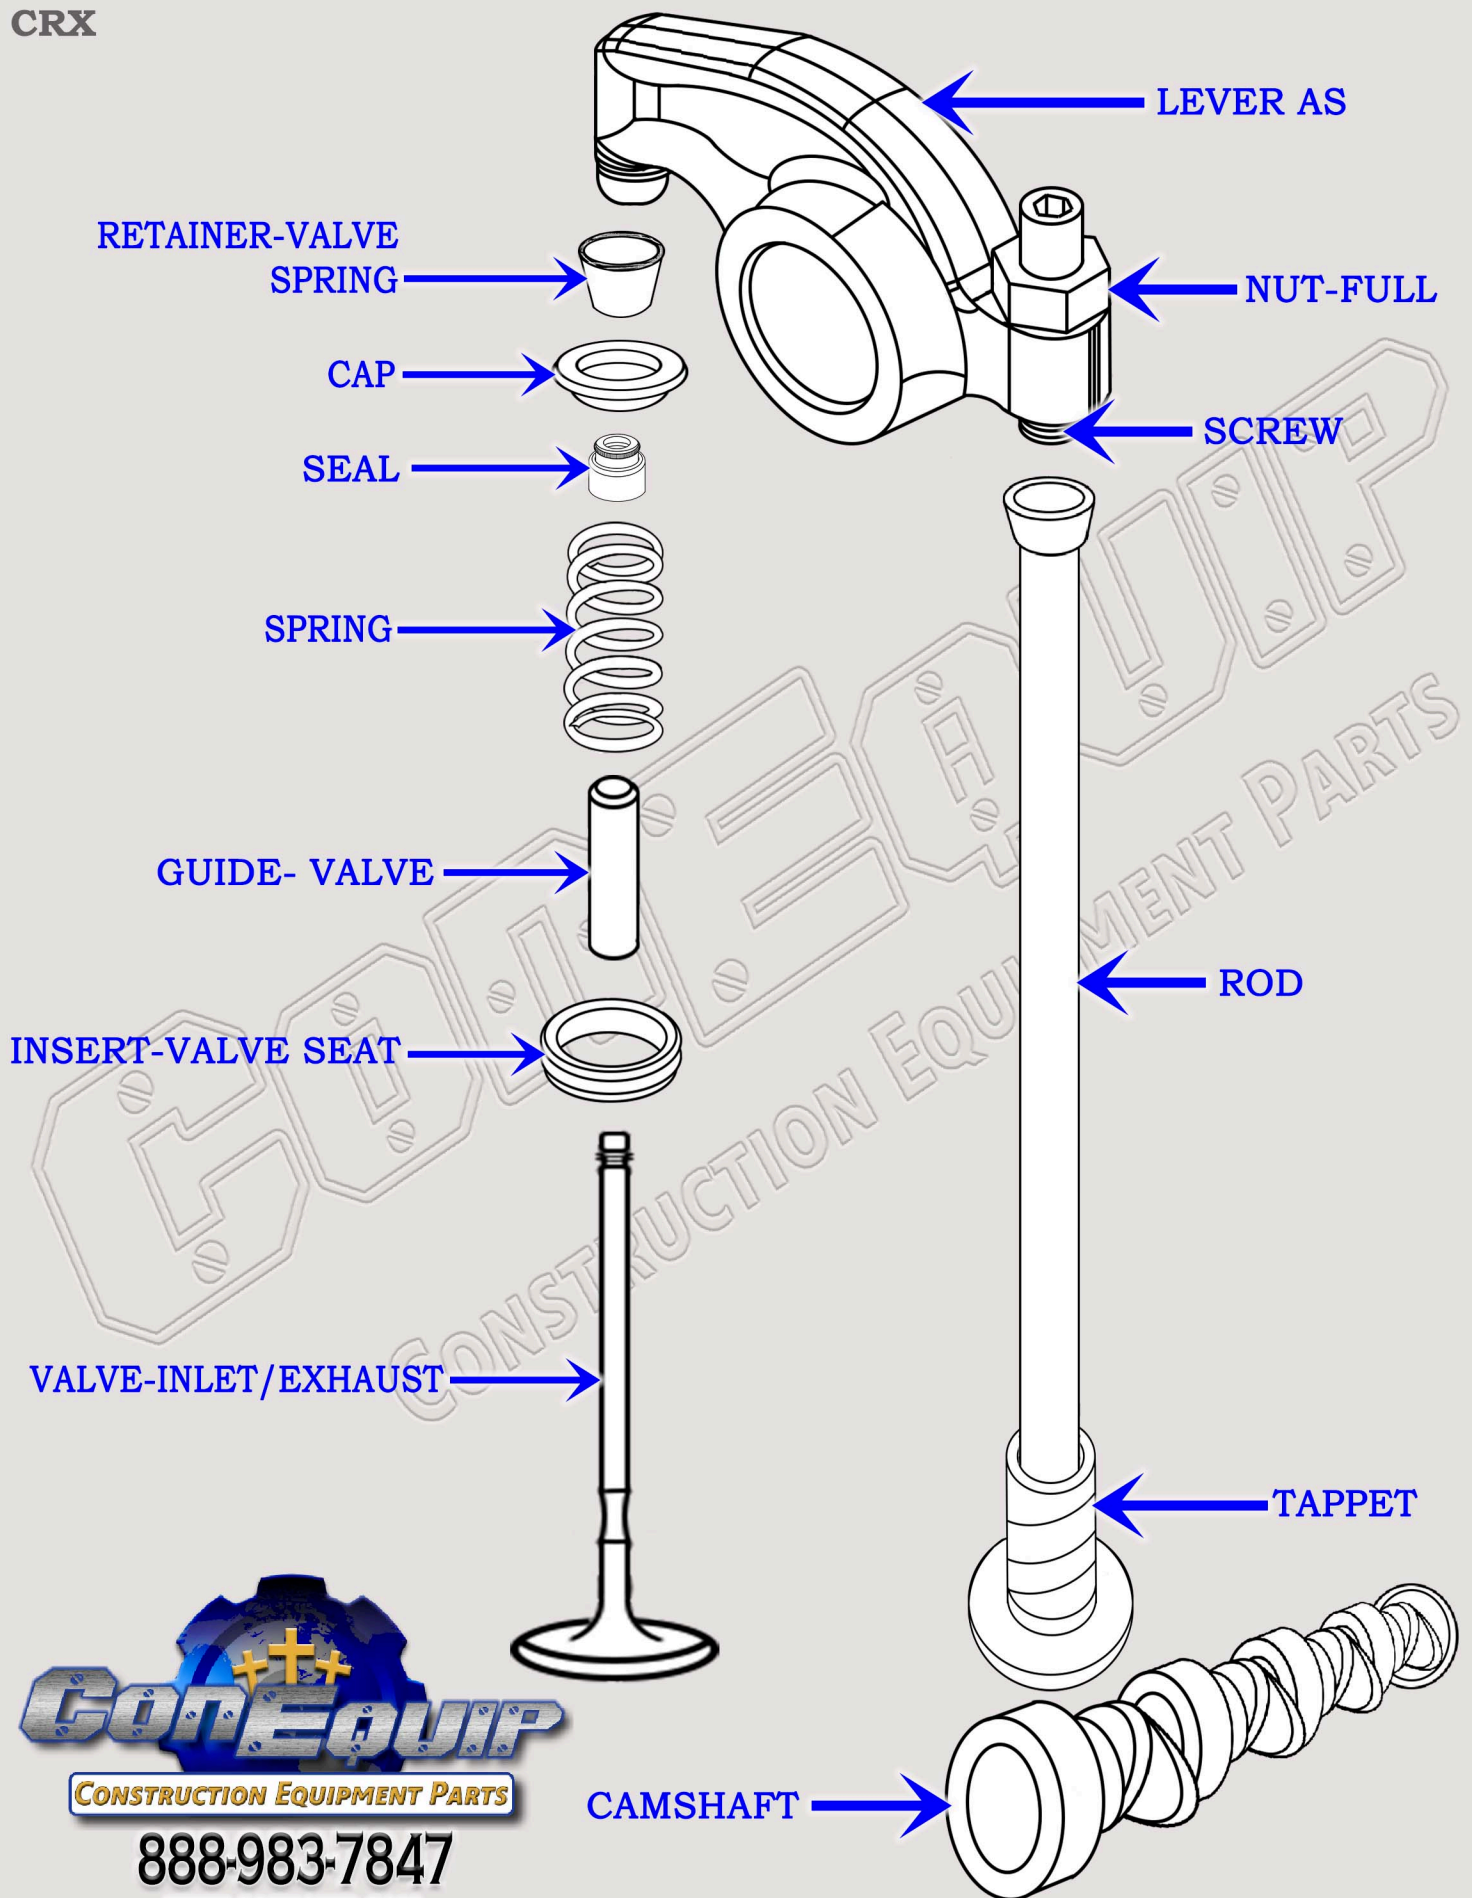

CAT 3054E DIESEL MACHINE ENGINE

VALVE TRAIN BREAKDOWN DIAGRAM

SERIAL NUMBER PREFIX:

CRX

CONSTRUCTION EQUIPMENT PARTS

888-983-7847

WWW.CONEQUIP.COM