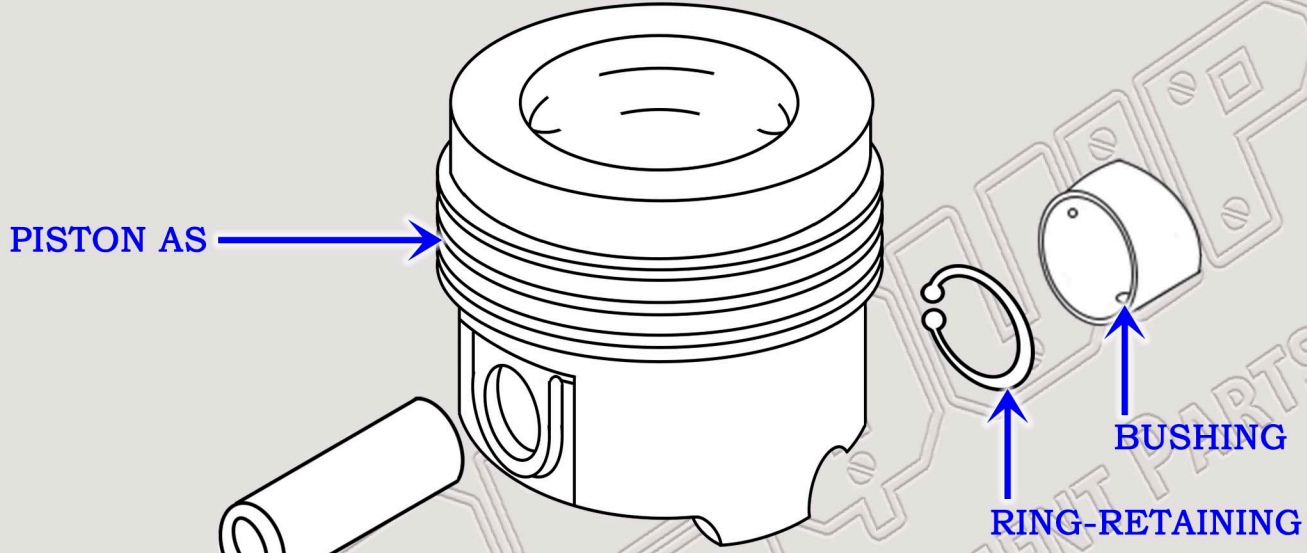

CAT 3054E DIESEL MACHINE ENGINE PISTON & CONNECTING ROD BREAKDOWN DIAGRAM

SERIAL NUMBER PREFIX:
CRX

888-983-7847
WWW.CONEQUIP.COM