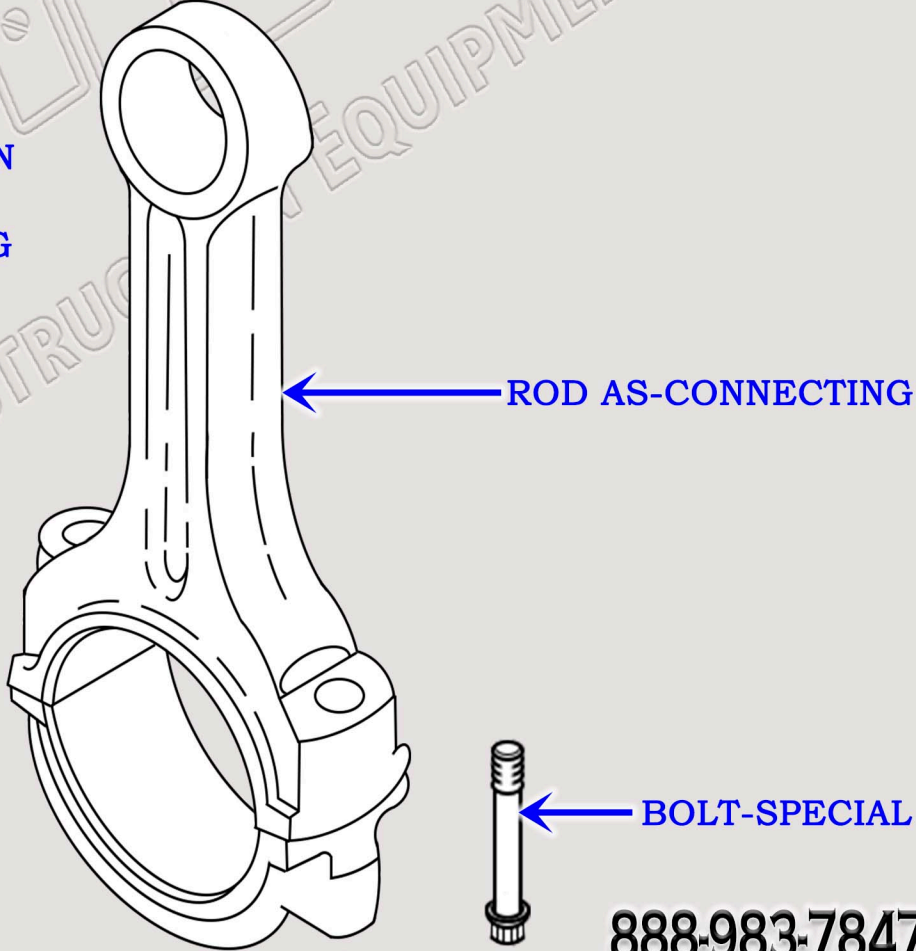

CAT 3054E DIESEL MACHINE ENGINE PISTON & CONNECTING ROD BREAKDOWN DIAGRAM

SERIAL NUMBER PREFIX:
CRX

888-983-7847
WWW.CONEQUIP.COM