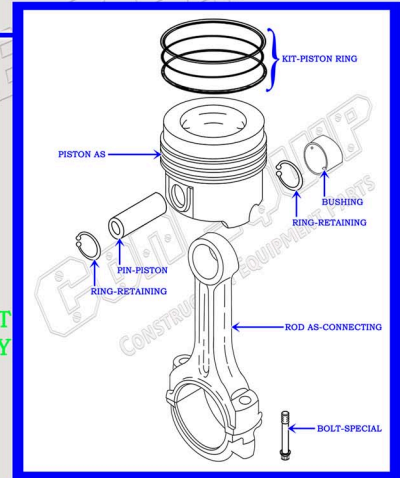

CAT 3054E DIESEL MACHINE ENGINE PARTS DIAGRAM

SERIAL NUMBER PREFIX:
CRX

VALVE TRAIN BREAKDOWN

888-983-7847

WWW.CONEQUIP.COM