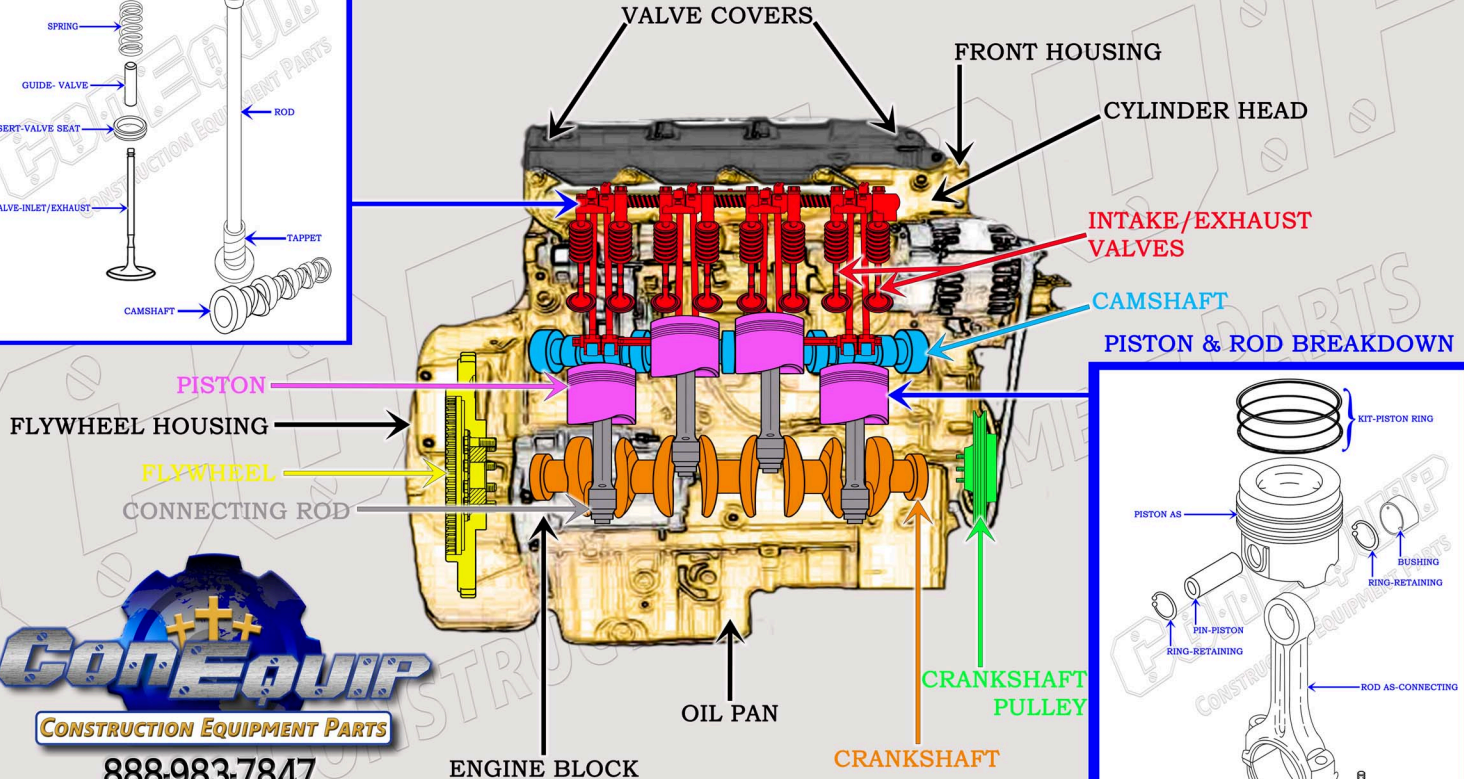

CAT 3054E DIESEL MACHINE ENGINE PARTS DIAGRAM

SERIAL NUMBER PREFIX:
CRX

VALVE TRAIN BREAKDOWN

888-983-7847

WWW.CONEQUIP.COM