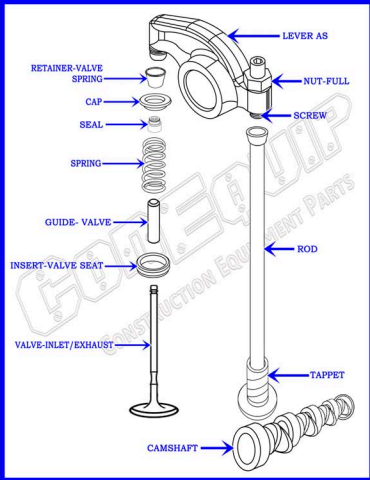

CAT 3054E DIESEL MACHINE ENGINE PARTS DIAGRAM

SERIAL NUMBER PREFIX:
CRX

VALVE TRAIN BREAKDOWN

888-983-7847

WWW.CONEQUIP.COM