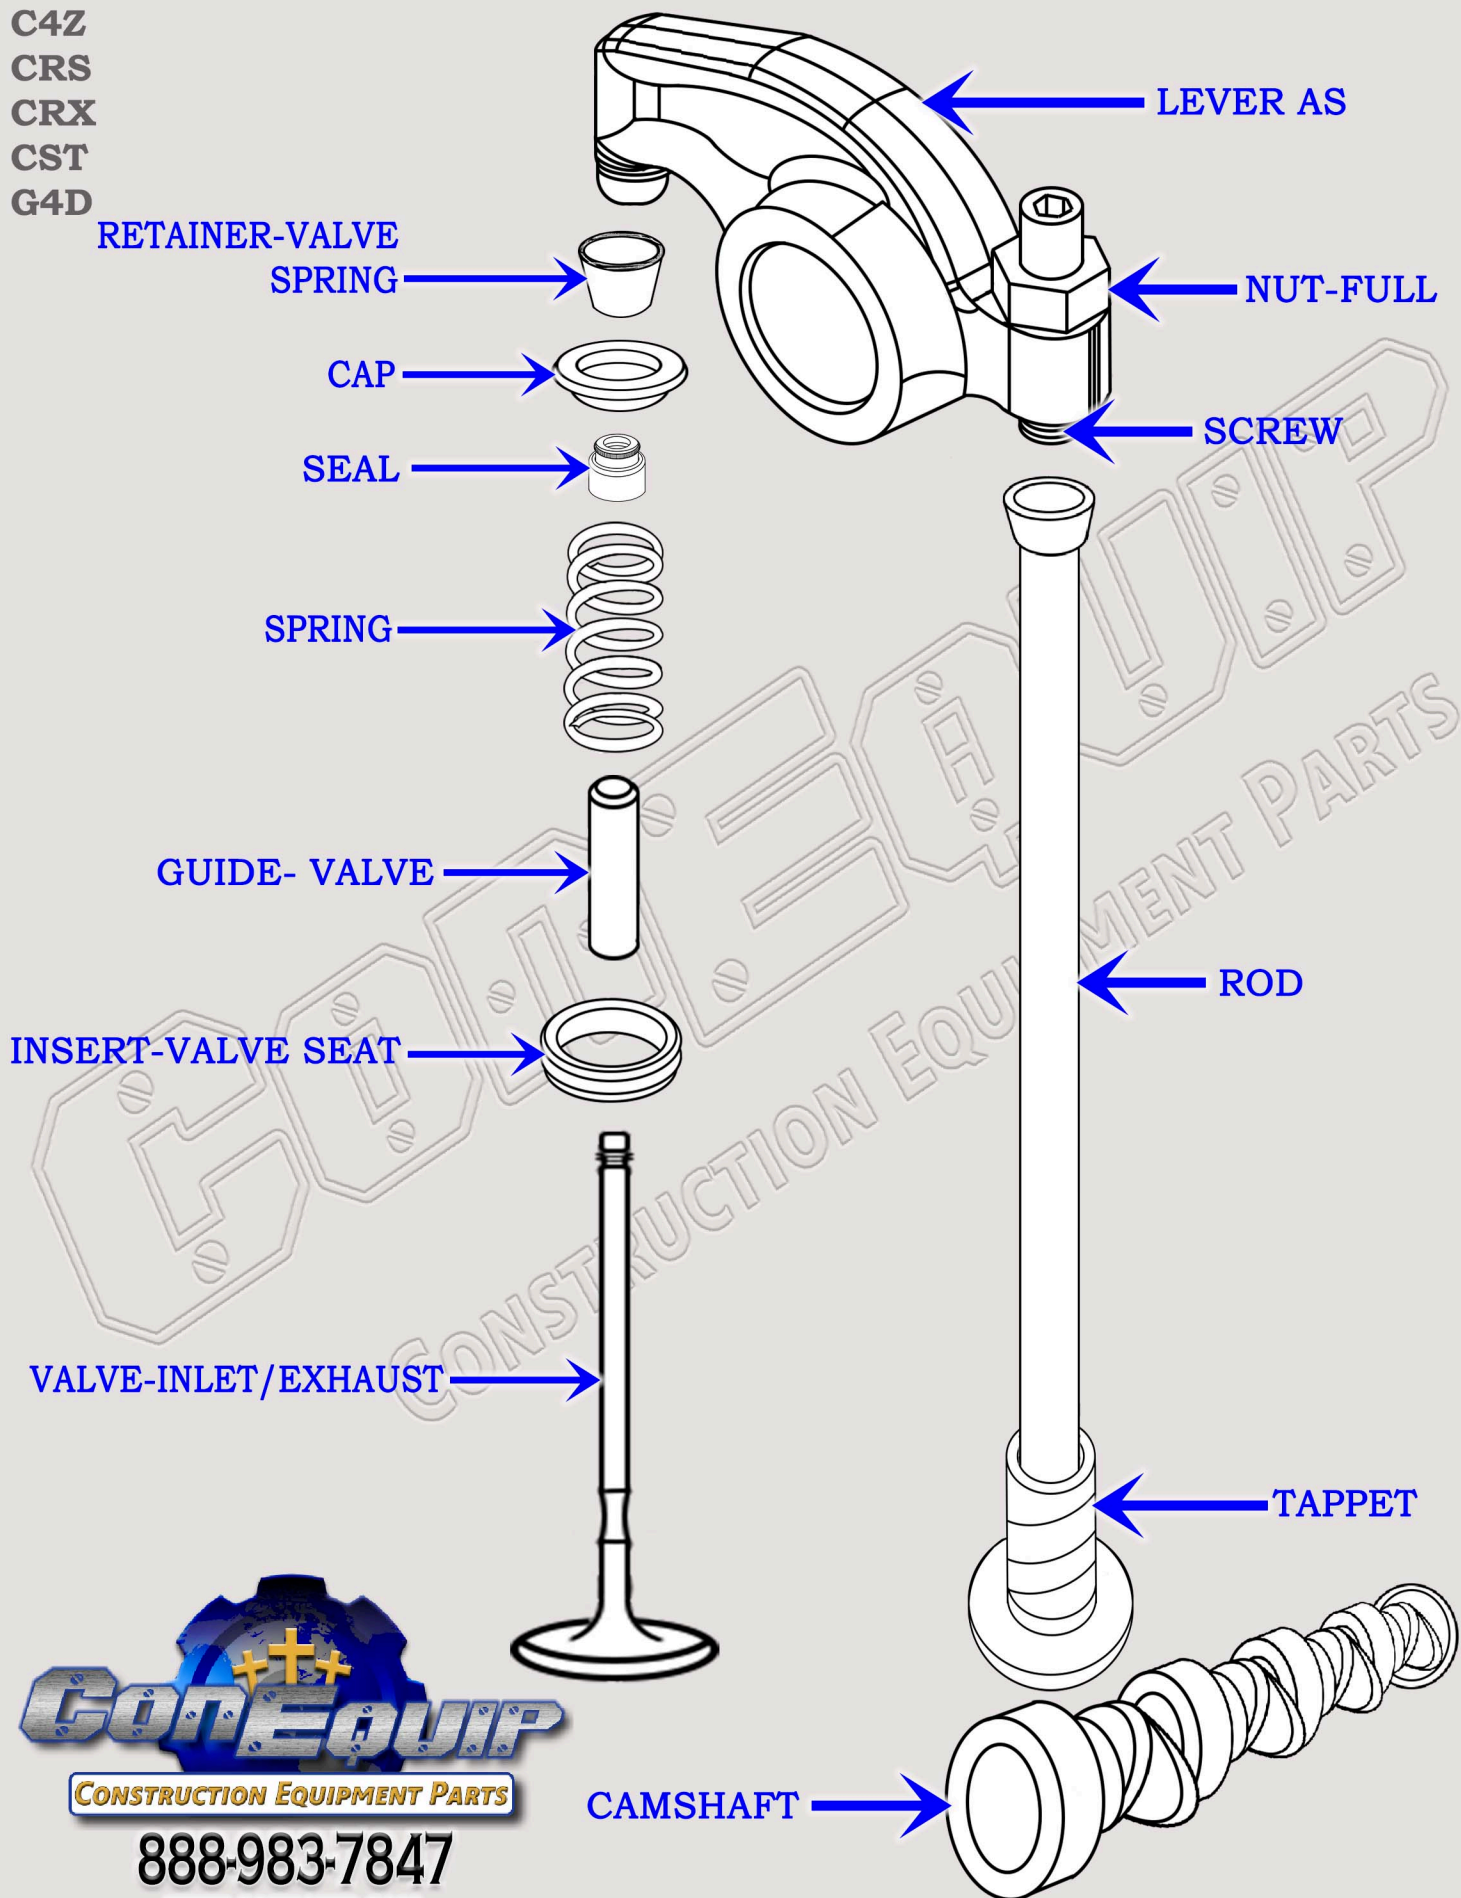

CAT 3054C DIESEL MACHINE ENGINE

VALVE TRAIN BREAKDOWN DIAGRAM

SERIAL NUMBER PREFIX:

- C4Z
- CRS
- CRX
- CST
- G4D

CONSTRUCTION EQUIPMENT PARTS

888-983-7847

WWW.CONEQUIP.COM