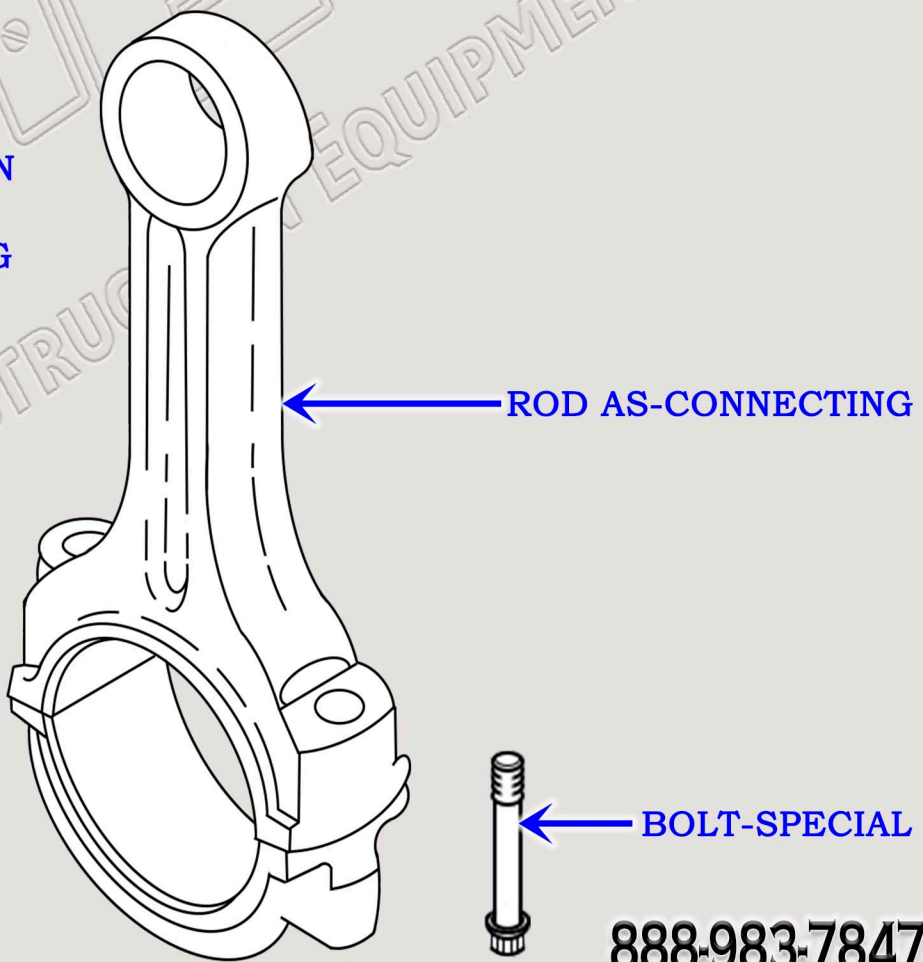

CAT 3054C DIESEL MACHINE ENGINE PISTON & CONNECTING ROD BREAKDOWN DIAGRAM

SERIAL NUMBER PREFIX:

- C4Z
- CRS
- CRX
- CST
- G4D

888-983-7847
WWW.CONEQUIP.COM