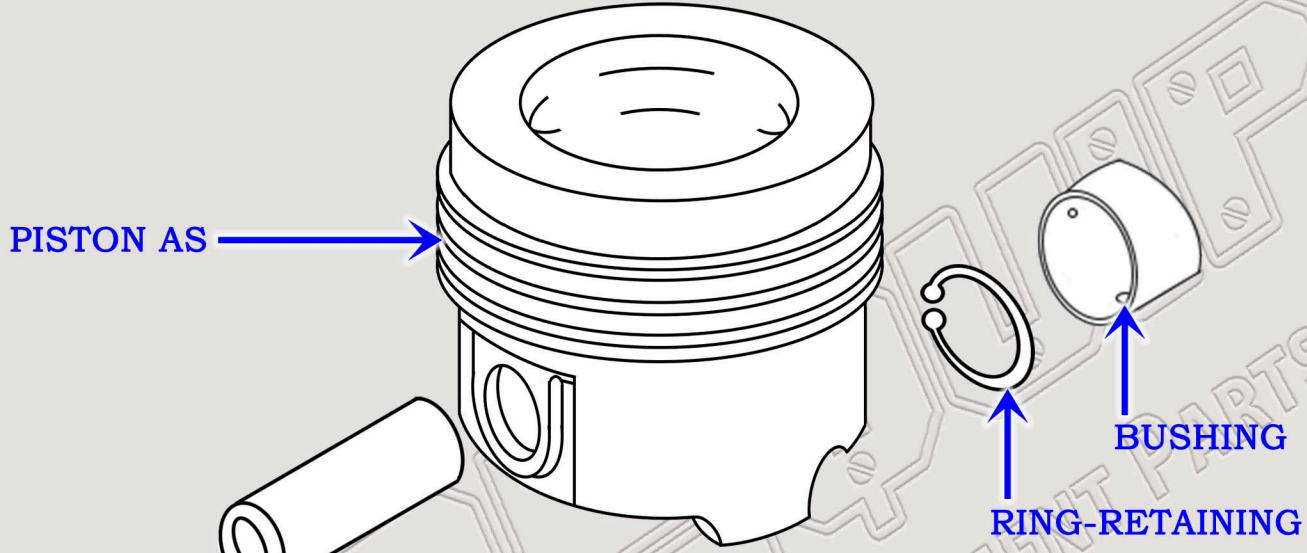

CAT 3054C DIESEL MACHINE ENGINE PISTON & CONNECTING ROD BREAKDOWN DIAGRAM

SERIAL NUMBER PREFIX:

- C4Z
- CRS
- CRX
- CST
- G4D

888-983-7847
WWW.CONEQUIP.COM