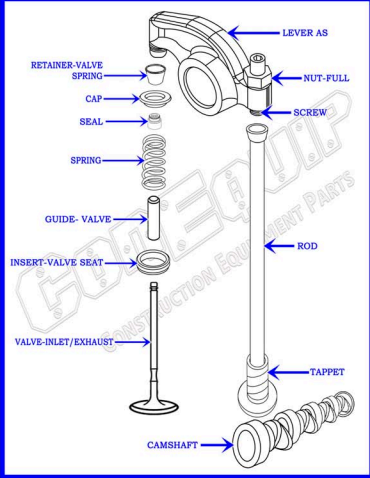

CAT 3054C DIESEL MACHINE ENGINE PARTS DIAGRAM

SERIAL NUMBER PREFIX:

- C4Z
- CRS
- CRX
- CST
- G4D

VALVE TRAIN BREAKDOWN

PISTON & ROD BREAKDOWN

888-983-7847

WWW.CONEQUIP.COM