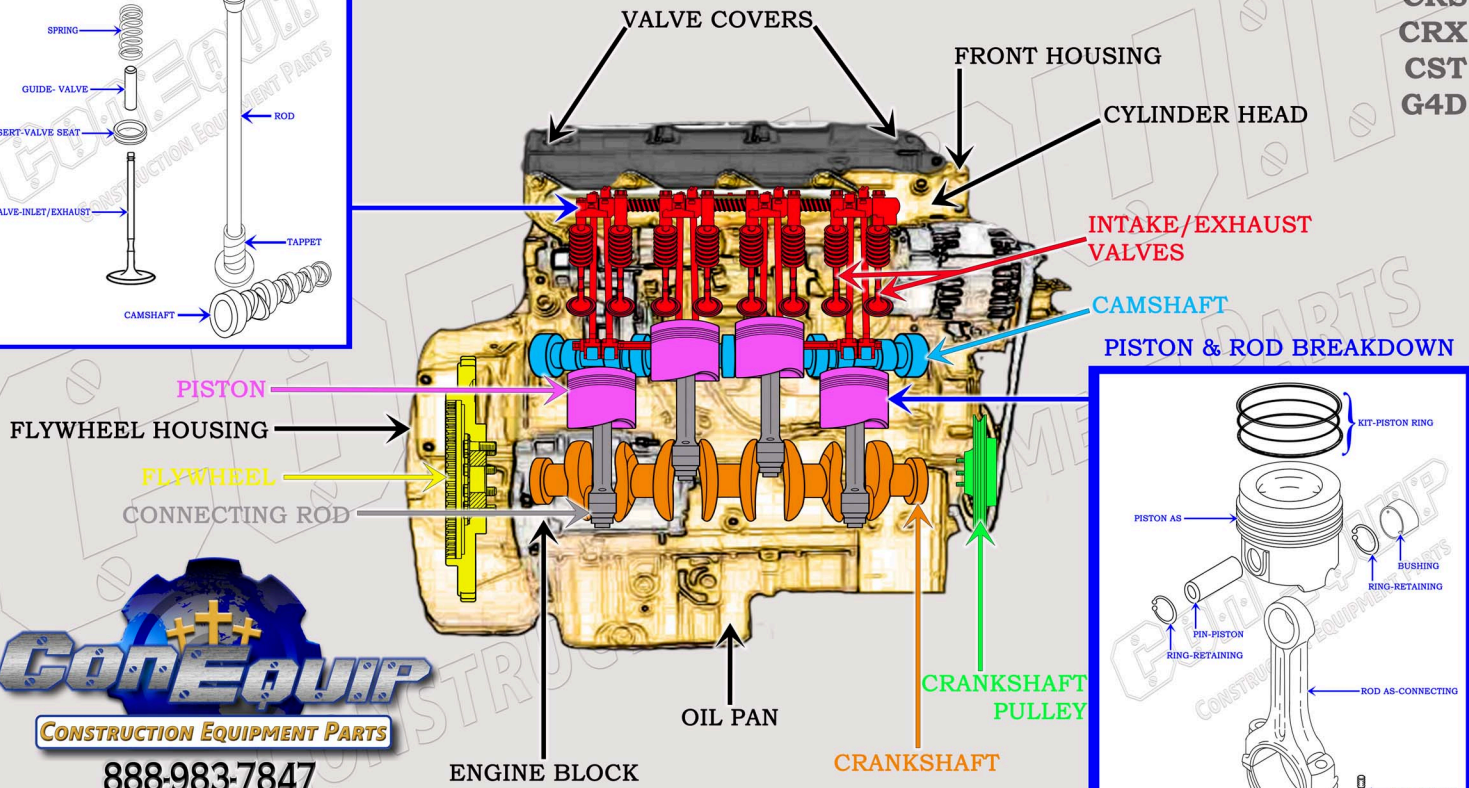

CAT 3054C DIESEL MACHINE ENGINE PARTS DIAGRAM

SERIAL NUMBER PREFIX:

- C4Z
- CRS
- CRX
- CST
- G4D

VALVE TRAIN BREAKDOWN

PISTON & ROD BREAKDOWN

888-983-7847

WWW.CONEQUIP.COM