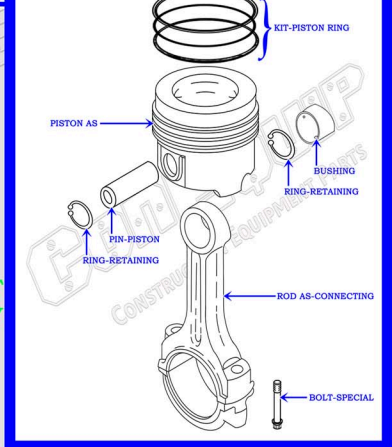

CAT 3054C DIESEL MACHINE ENGINE PARTS DIAGRAM

SERIAL NUMBER PREFIX:

- C4Z
- CRS
- CRX
- CST
- G4D

VALVE TRAIN BREAKDOWN

PISTON & ROD BREAKDOWN

888-983-7847

WWW.CONEQUIP.COM