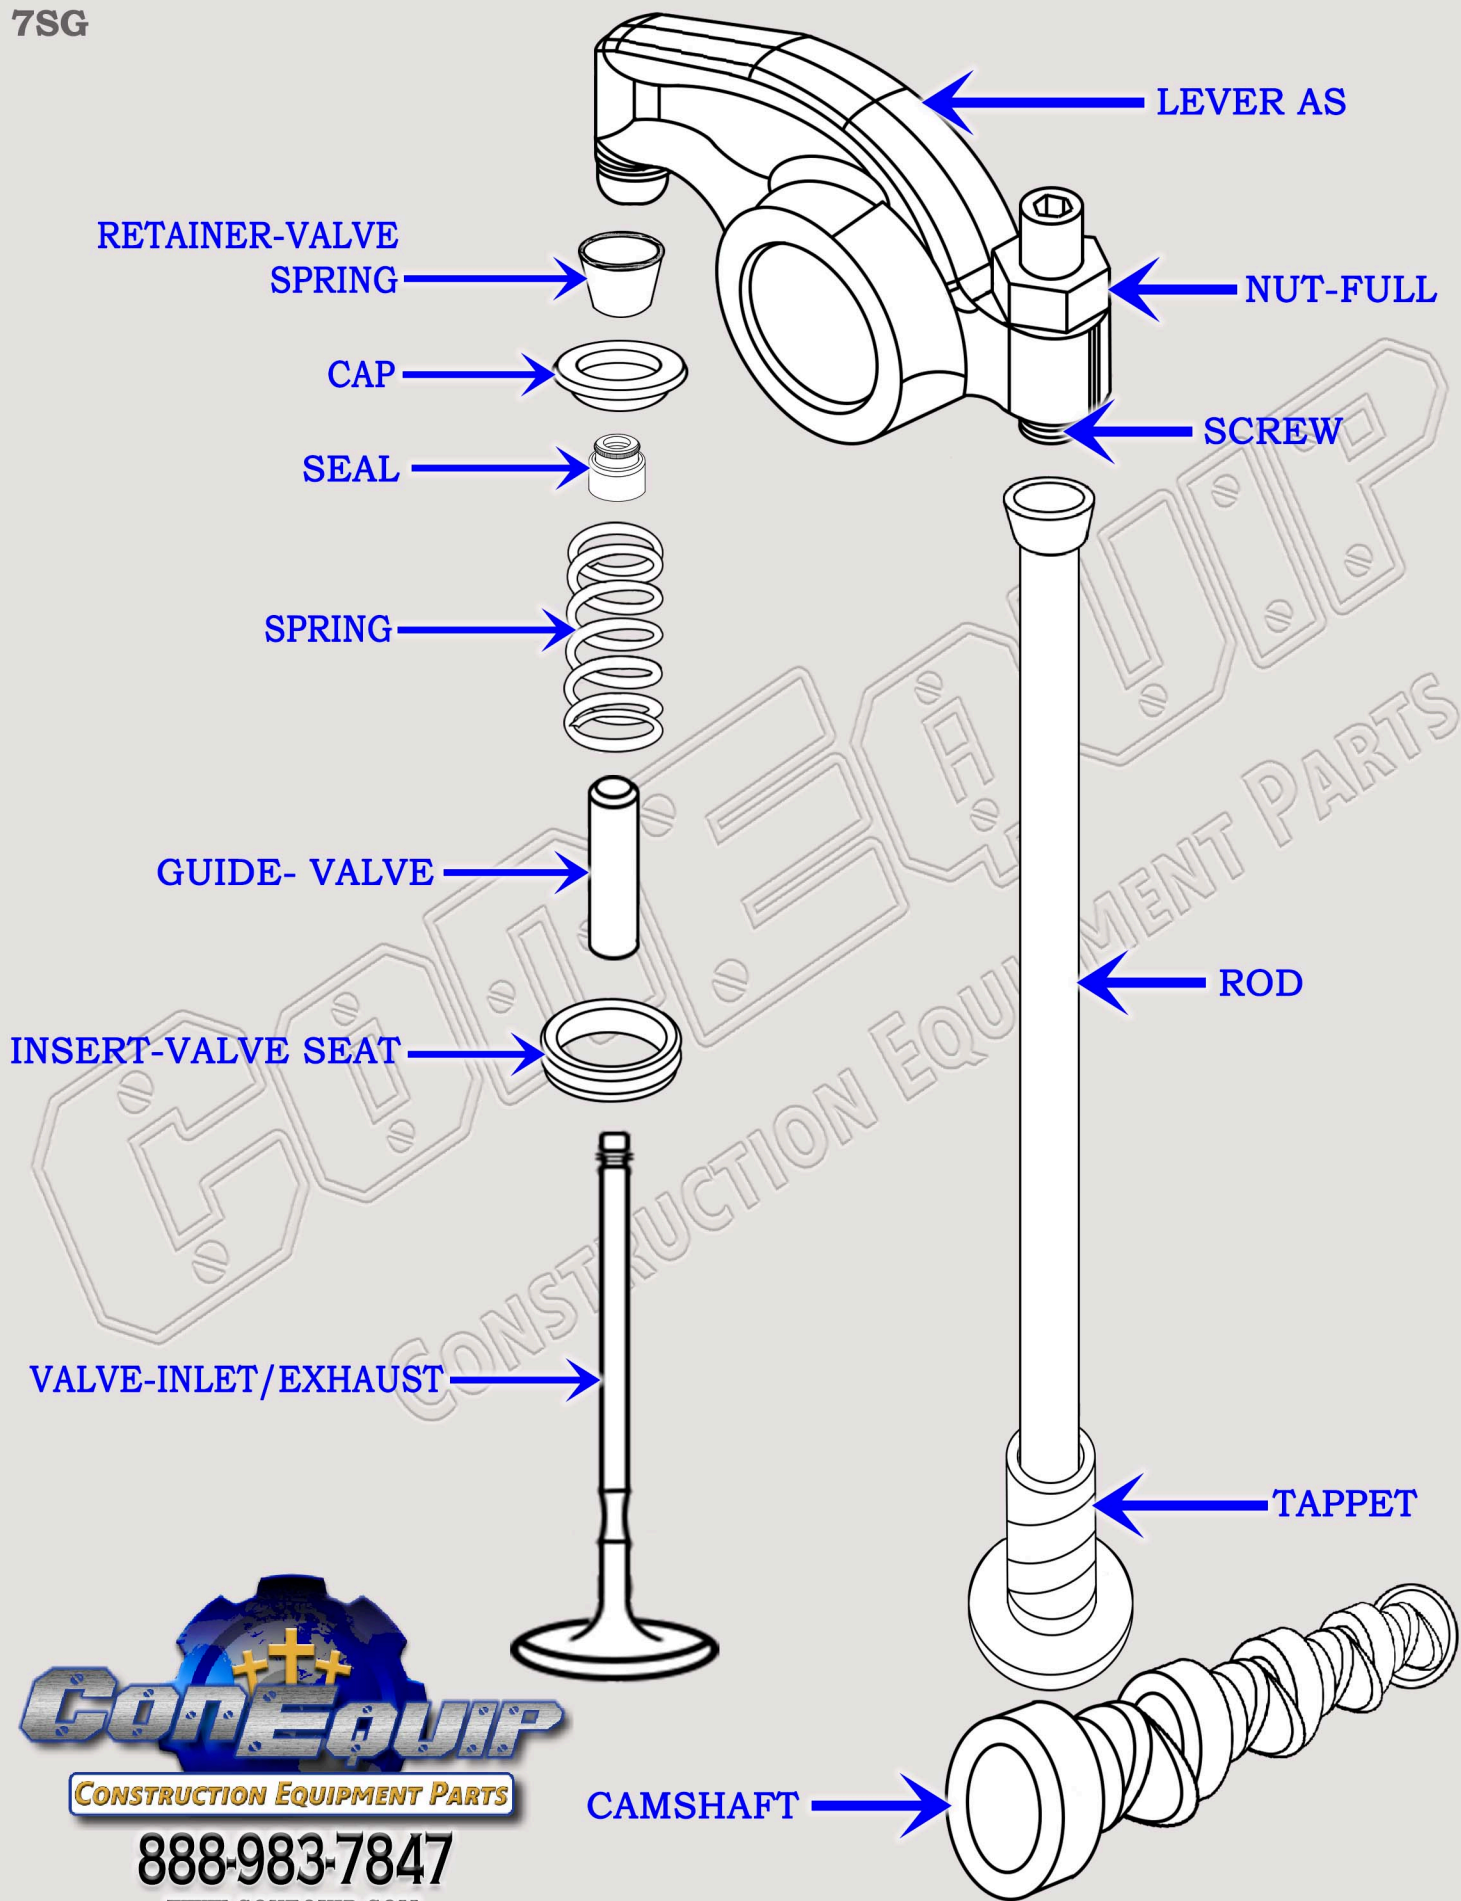

# CAT 3054B DIESEL MACHINE ENGINE

## VALVE TRAIN BREAKDOWN DIAGRAM

SERIAL NUMBER PREFIX:

7SG

CONSTRUCTION EQUIPMENT PARTS

888-983-7847

WWW.CONEQUIP.COM