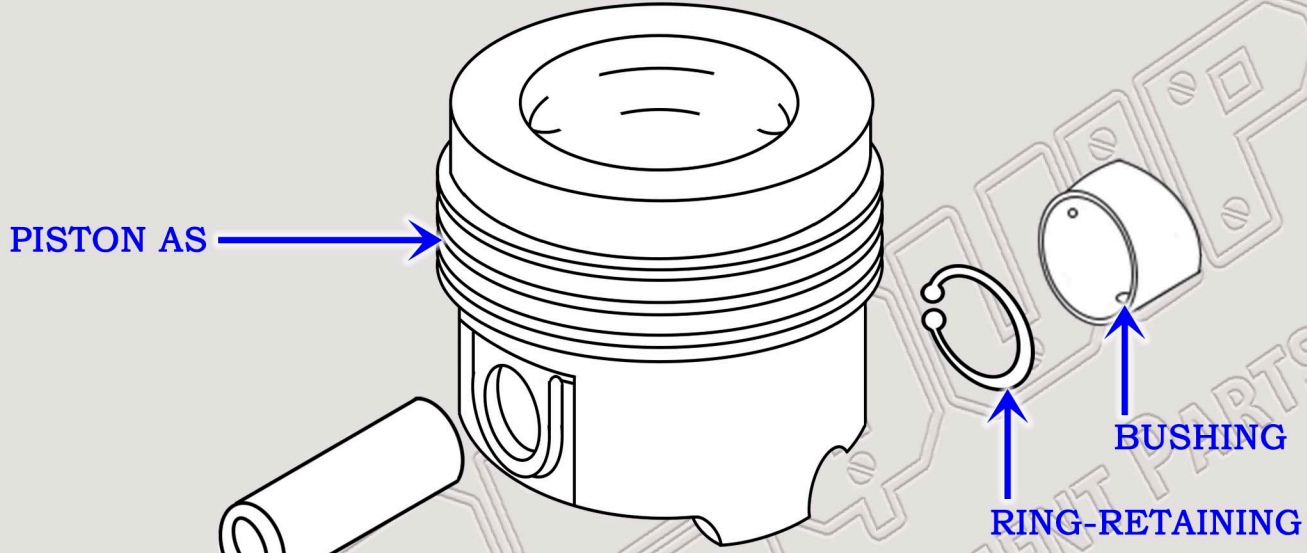

CAT 3054B DIESEL MACHINE ENGINE PISTON & CONNECTING ROD BREAKDOWN DIAGRAM

SERIAL NUMBER PREFIX:
7SG

888-983-7847
WWW.CONEQUIP.COM