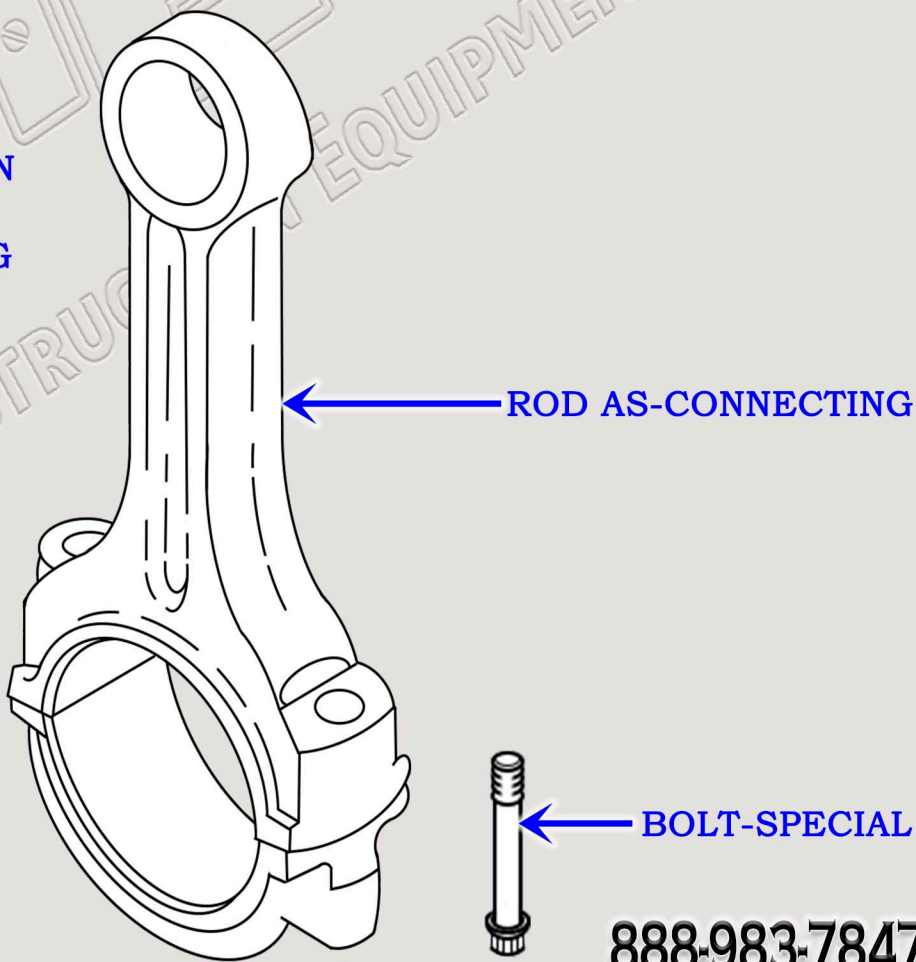

CAT 3054B DIESEL MACHINE ENGINE PISTON & CONNECTING ROD BREAKDOWN DIAGRAM

SERIAL NUMBER PREFIX:
7SG

888-983-7847
WWW.CONEQUIP.COM