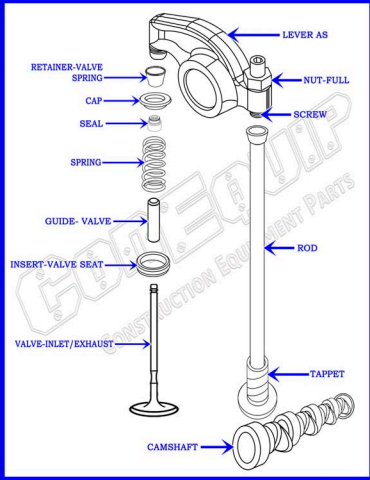

CAT 3054B DIESEL MACHINE ENGINE PARTS DIAGRAM

SERIAL NUMBER PREFIX:
7SG

VALVE TRAIN BREAKDOWN

888-983-7847

WWW.CONEQUIP.COM