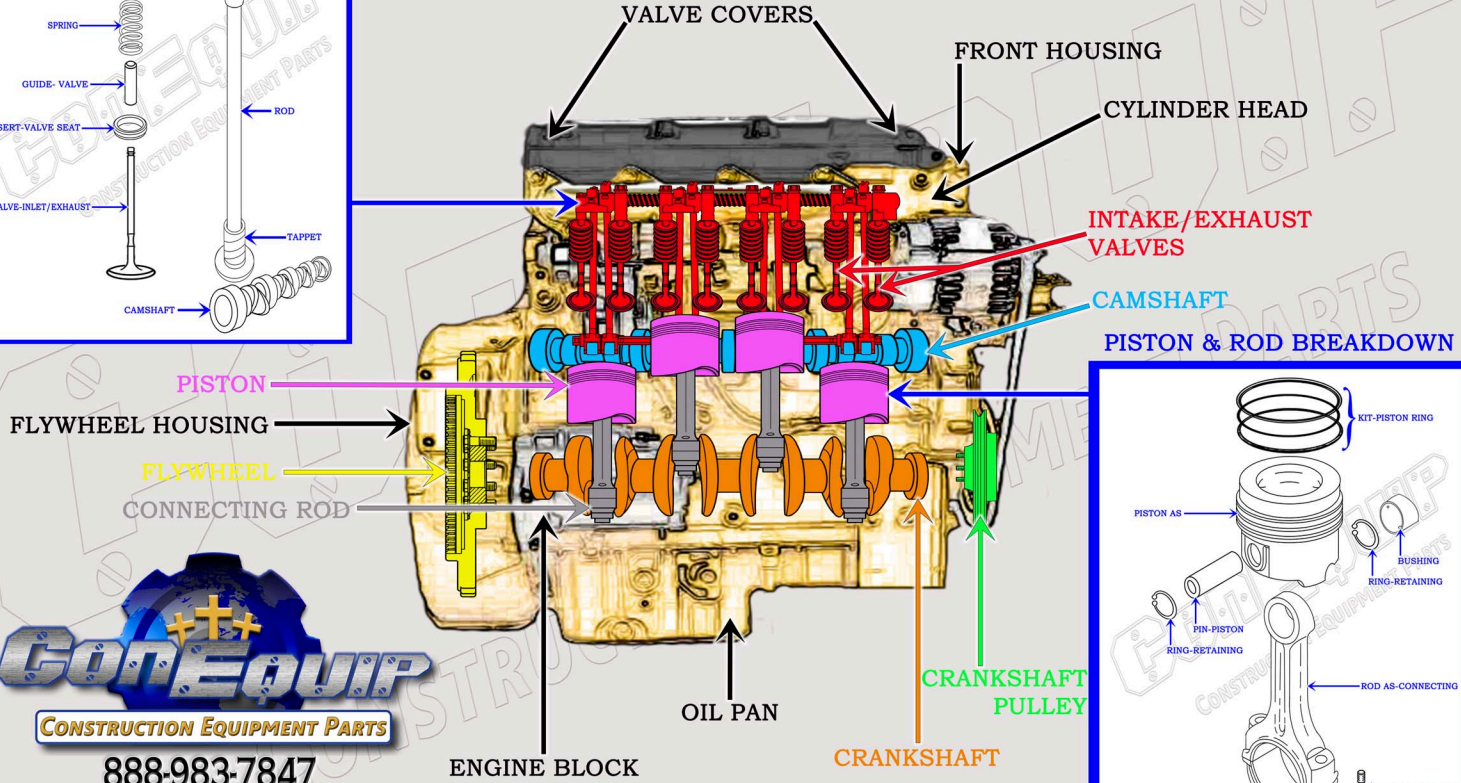

CAT 3054B DIESEL MACHINE ENGINE PARTS DIAGRAM

SERIAL NUMBER PREFIX:
7SG

VALVE TRAIN BREAKDOWN

888-983-7847

WWW.CONEQUIP.COM