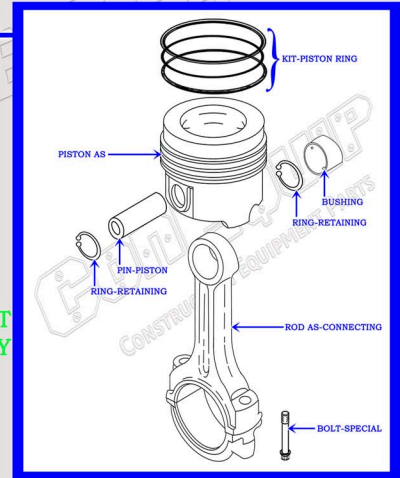

CAT 3054B DIESEL MACHINE ENGINE PARTS DIAGRAM

SERIAL NUMBER PREFIX:
7SG

VALVE TRAIN BREAKDOWN

888-983-7847

WWW.CONEQUIP.COM