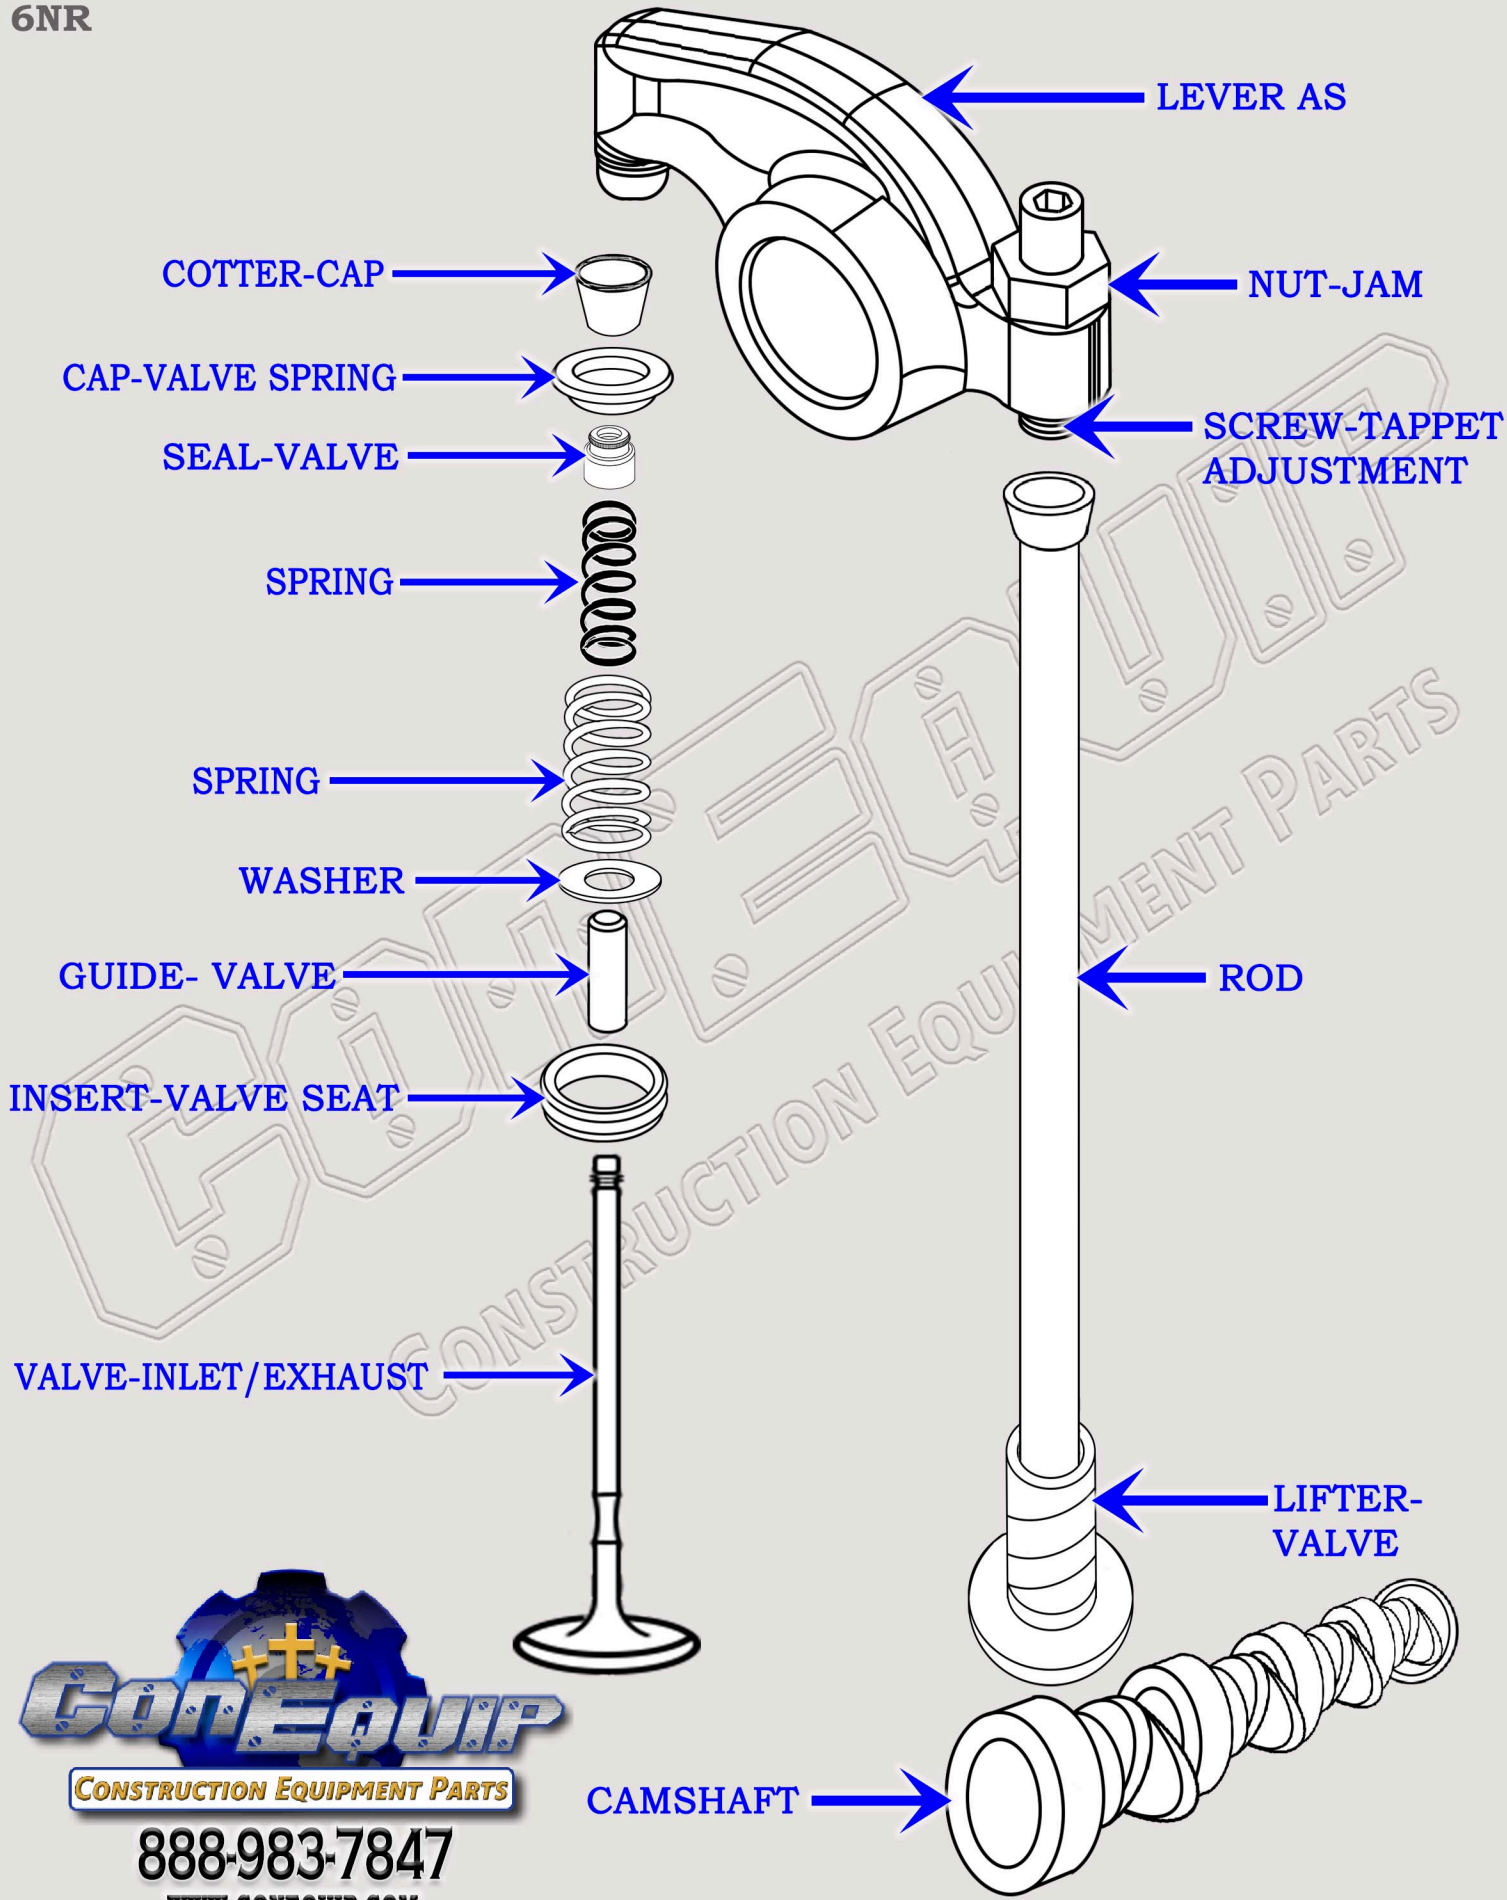

CAT 3054 DIESEL TRUCK ENGINE

VALVE TRAIN BREAKDOWN DIAGRAM

SERIAL NUMBER PREFIX:

6NR

CONSTRUCTION EQUIPMENT PARTS

888-983-7847

WWW.CONEQUIP.COM