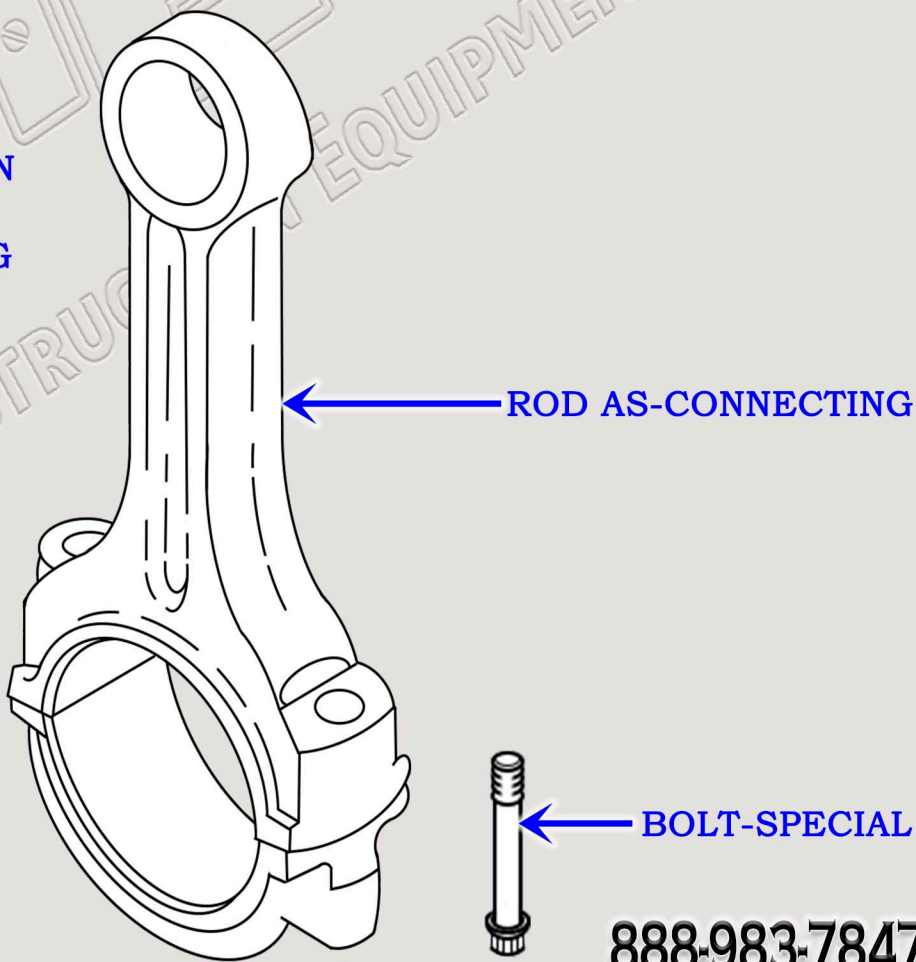

CAT 3054 DIESEL TRUCK ENGINE PISTON & CONNECTING ROD BREAKDOWN DIAGRAM

SERIAL NUMBER PREFIX:
6NR

888-983-7847
WWW.CONEQUIP.COM