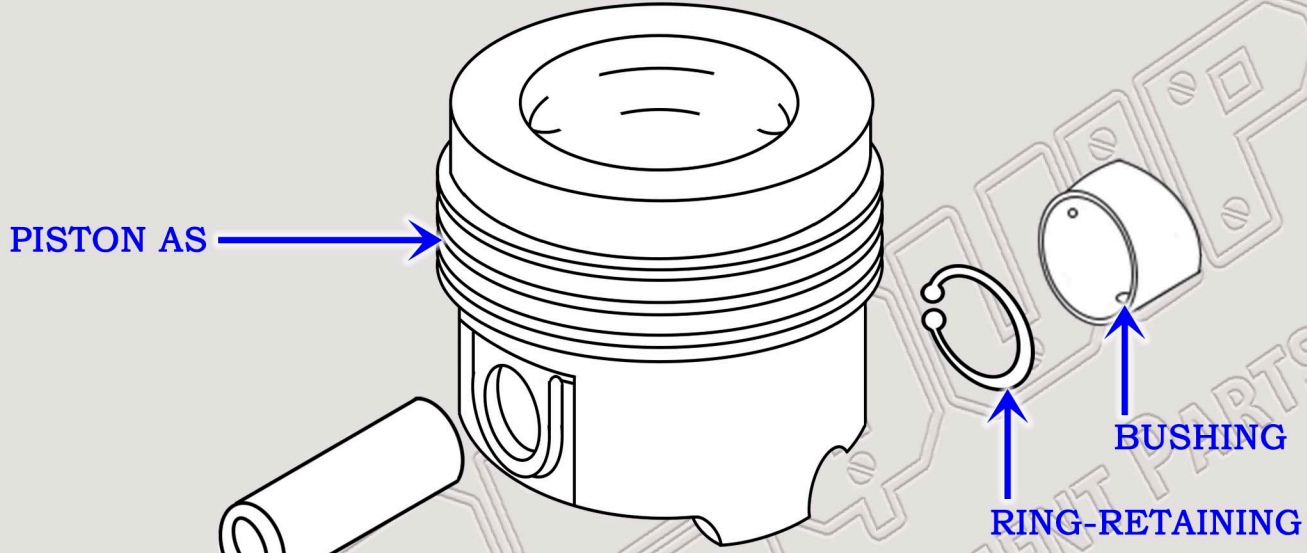

CAT 3054 DIESEL TRUCK ENGINE PISTON & CONNECTING ROD BREAKDOWN DIAGRAM

SERIAL NUMBER PREFIX:
6NR

888-983-7847
WWW.CONEQUIP.COM