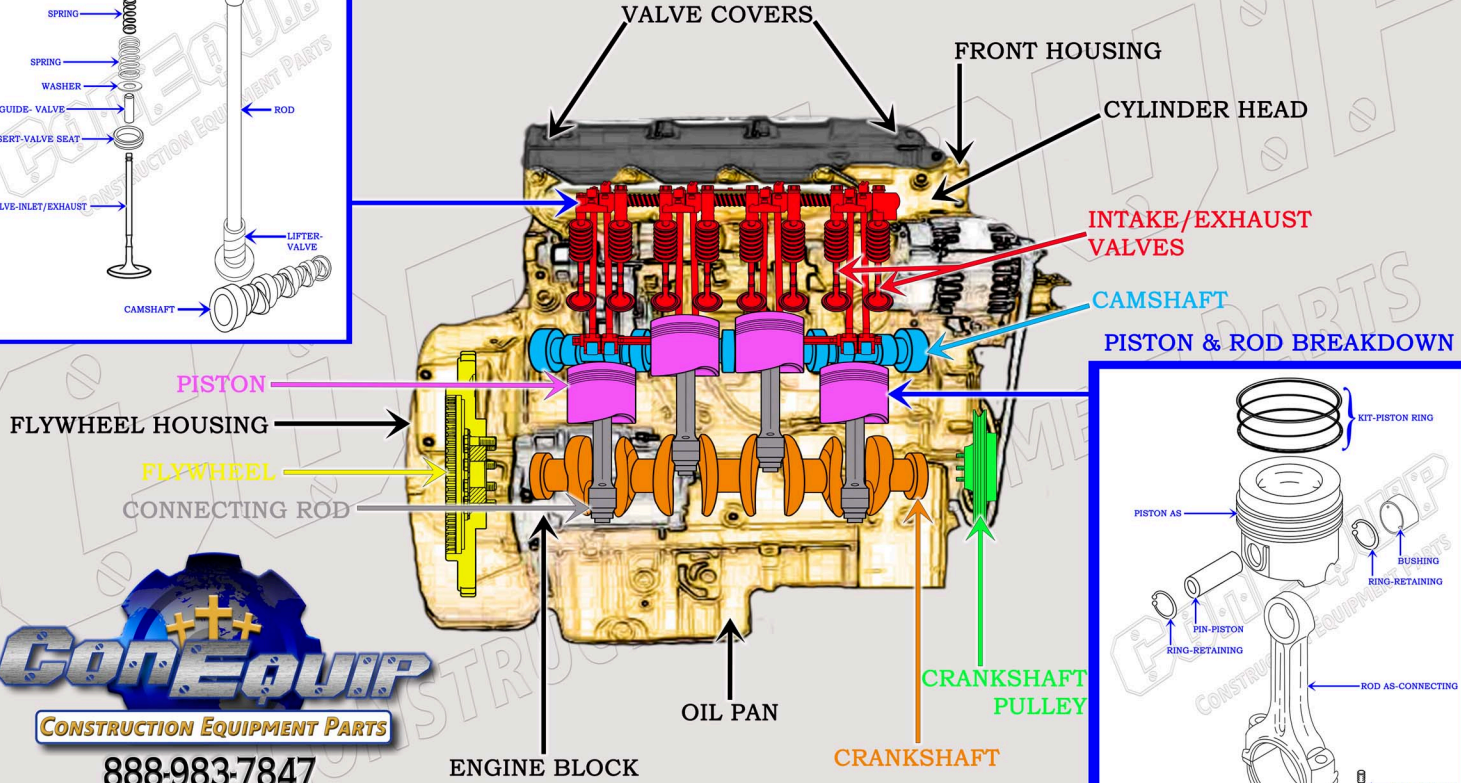

CAT 3054 DIESEL TRUCK ENGINE PARTS DIAGRAM

SERIAL NUMBER PREFIX:
6NR

VALVE TRAIN BREAKDOWN

888-983-7847

WWW.CONEQUIP.COM