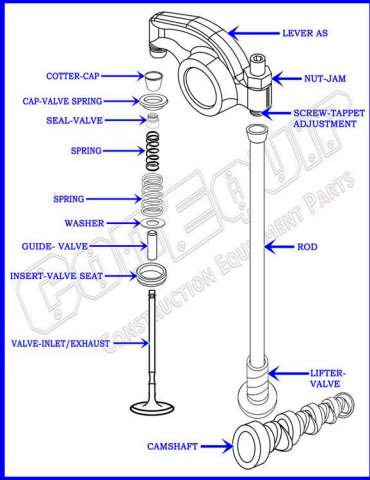

CAT 3054 DIESEL TRUCK ENGINE PARTS DIAGRAM

SERIAL NUMBER PREFIX:
6NR

VALVE TRAIN BREAKDOWN

888-983-7847

WWW.CONEQUIP.COM