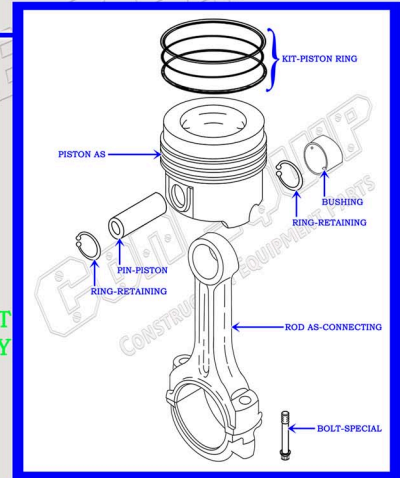

CAT 3054 DIESEL TRUCK ENGINE PARTS DIAGRAM

SERIAL NUMBER PREFIX:
6NR

VALVE TRAIN BREAKDOWN

888-983-7847

WWW.CONEQUIP.COM