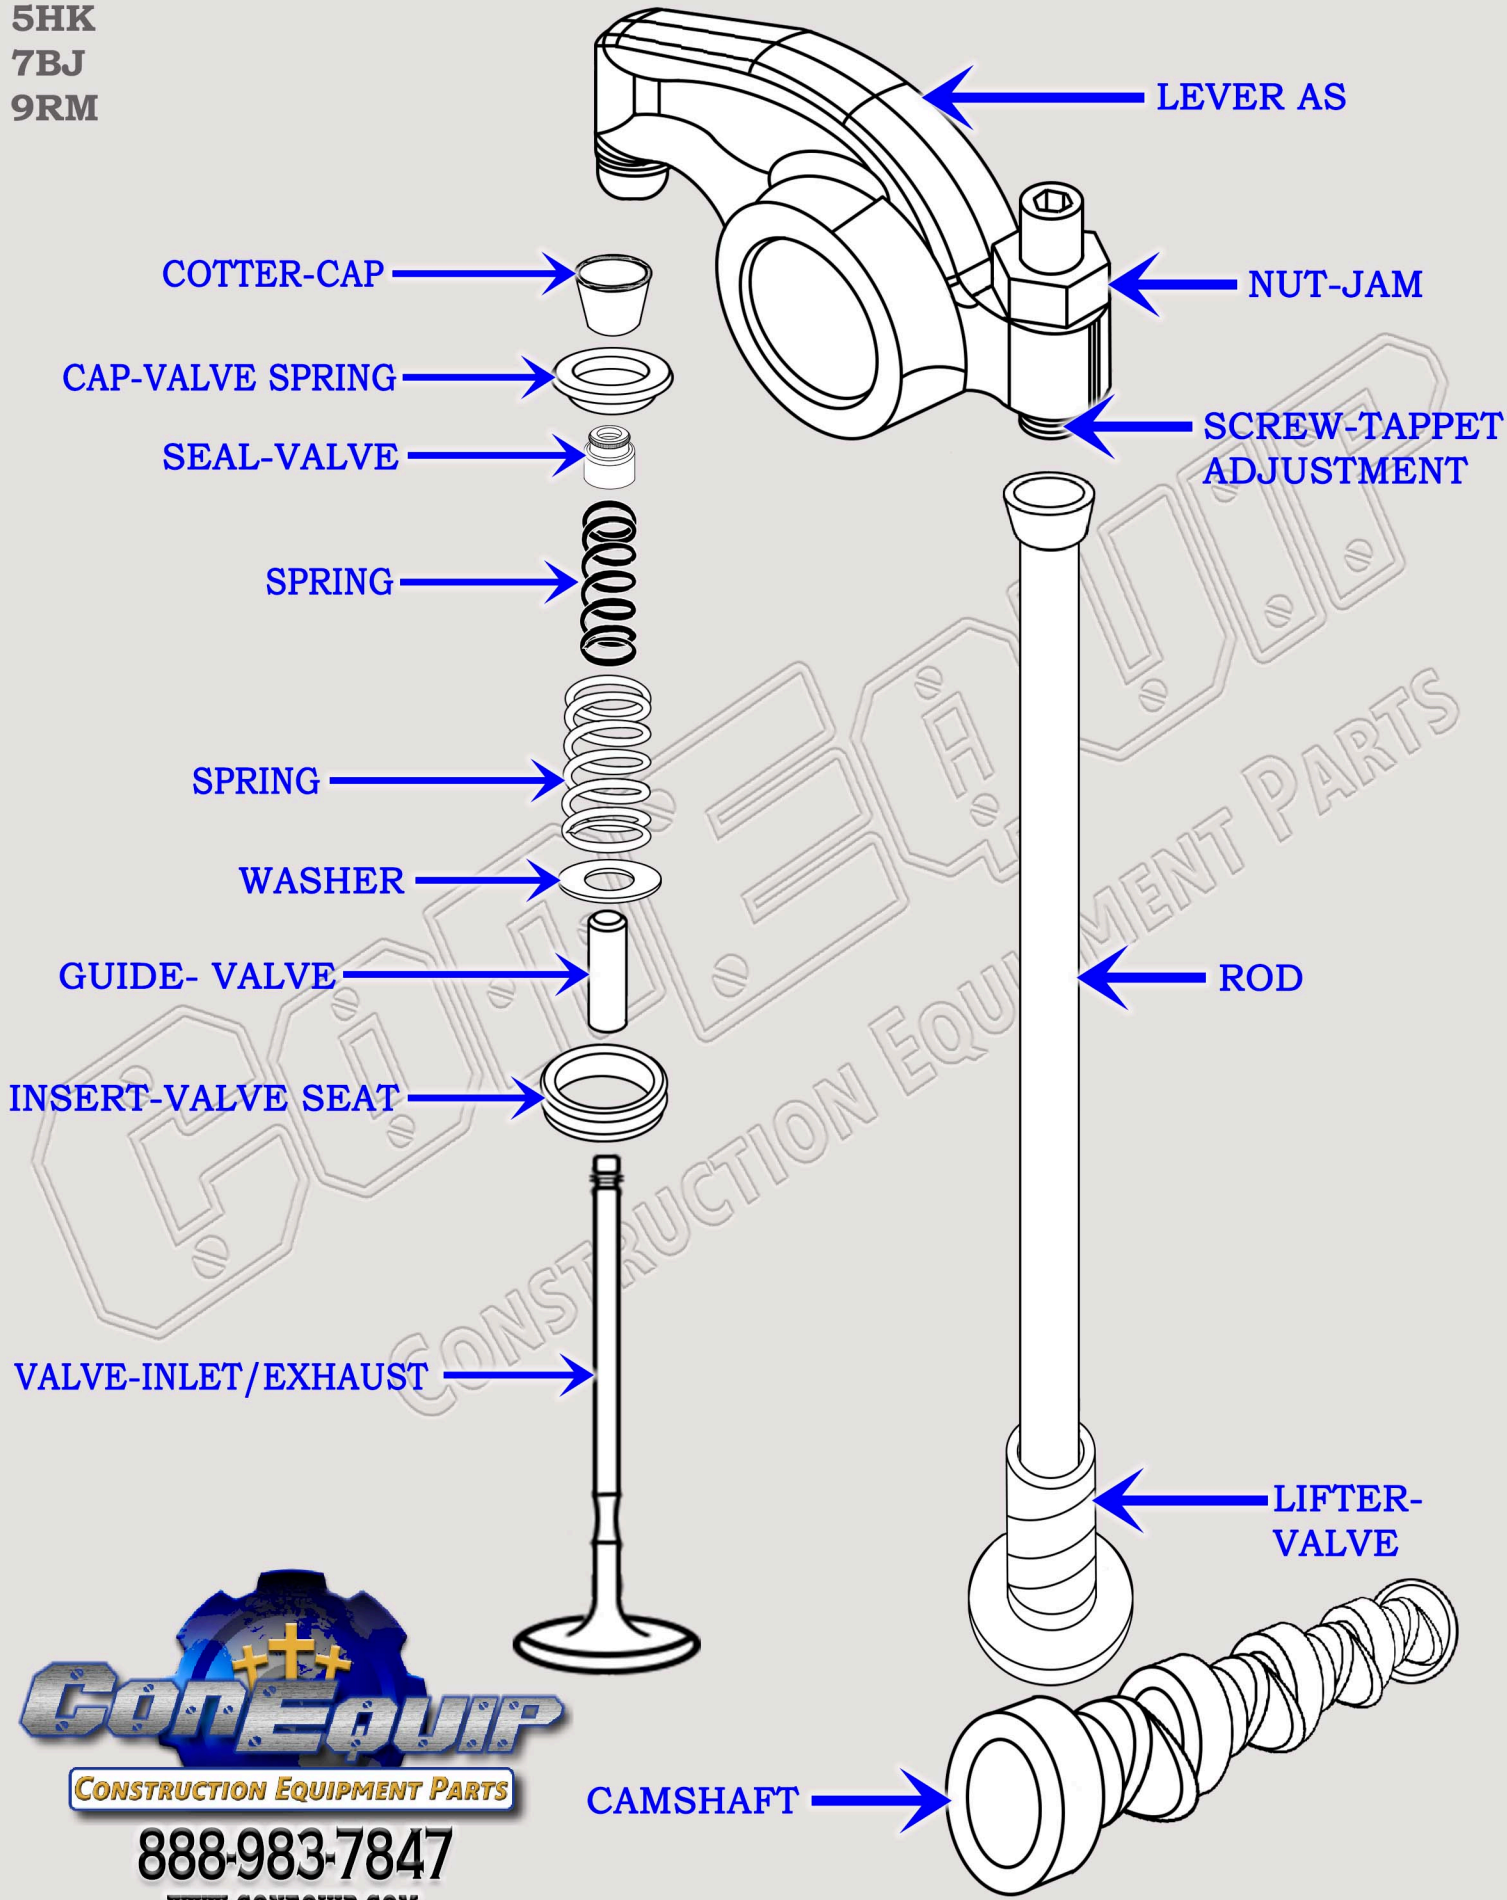

CAT 3054 DIESEL MACHINE ENGINE

VALVE TRAIN BREAKDOWN DIAGRAM

SERIAL NUMBER PREFIX:

- 5HK
- 7BJ
- 9RM

888-983-7847
WWW.CONEQUIP.COM