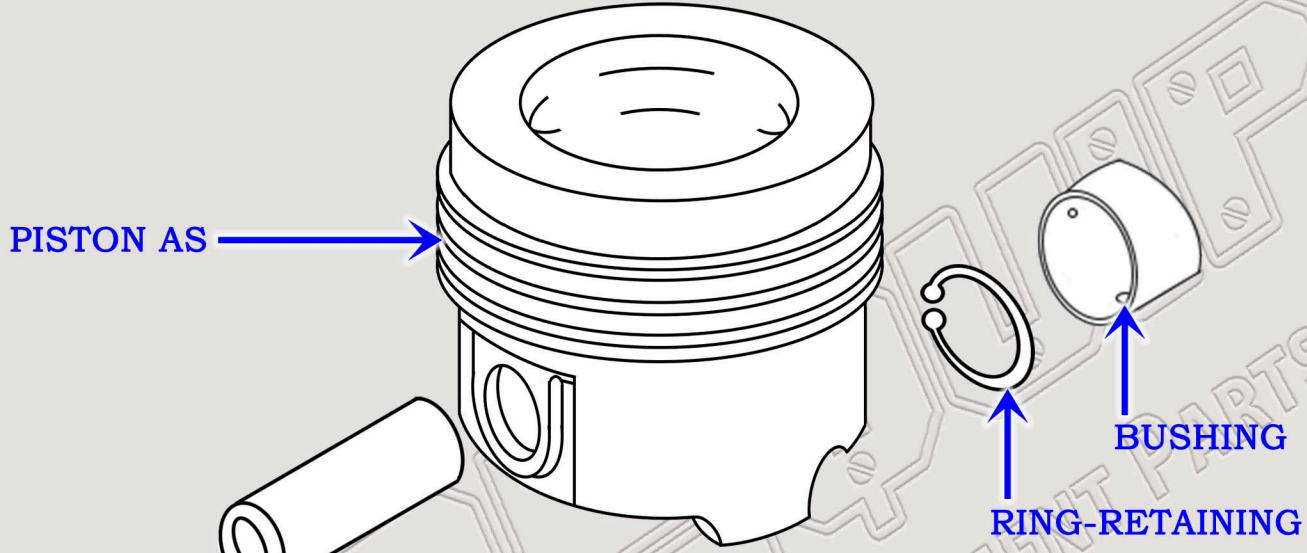

CAT 3054 DIESEL MACHINE ENGINE PISTON & CONNECTING ROD BREAKDOWN DIAGRAM

SERIAL NUMBER PREFIX:

- 5HK
- 7BJ
- 9RM

888-983-7847
WWW.CONEQUIP.COM