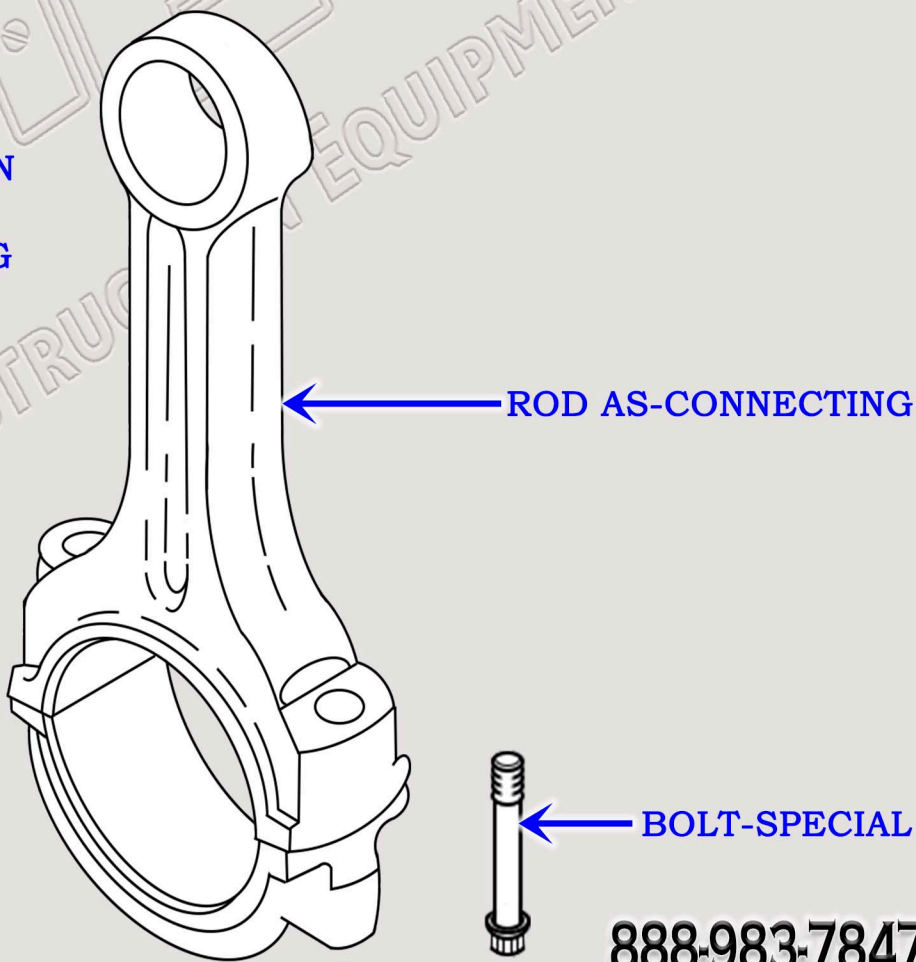

CAT 3054 DIESEL MACHINE ENGINE PISTON & CONNECTING ROD BREAKDOWN DIAGRAM

SERIAL NUMBER PREFIX:

- 5HK
- 7BJ
- 9RM

888-983-7847
WWW.CONEQUIP.COM