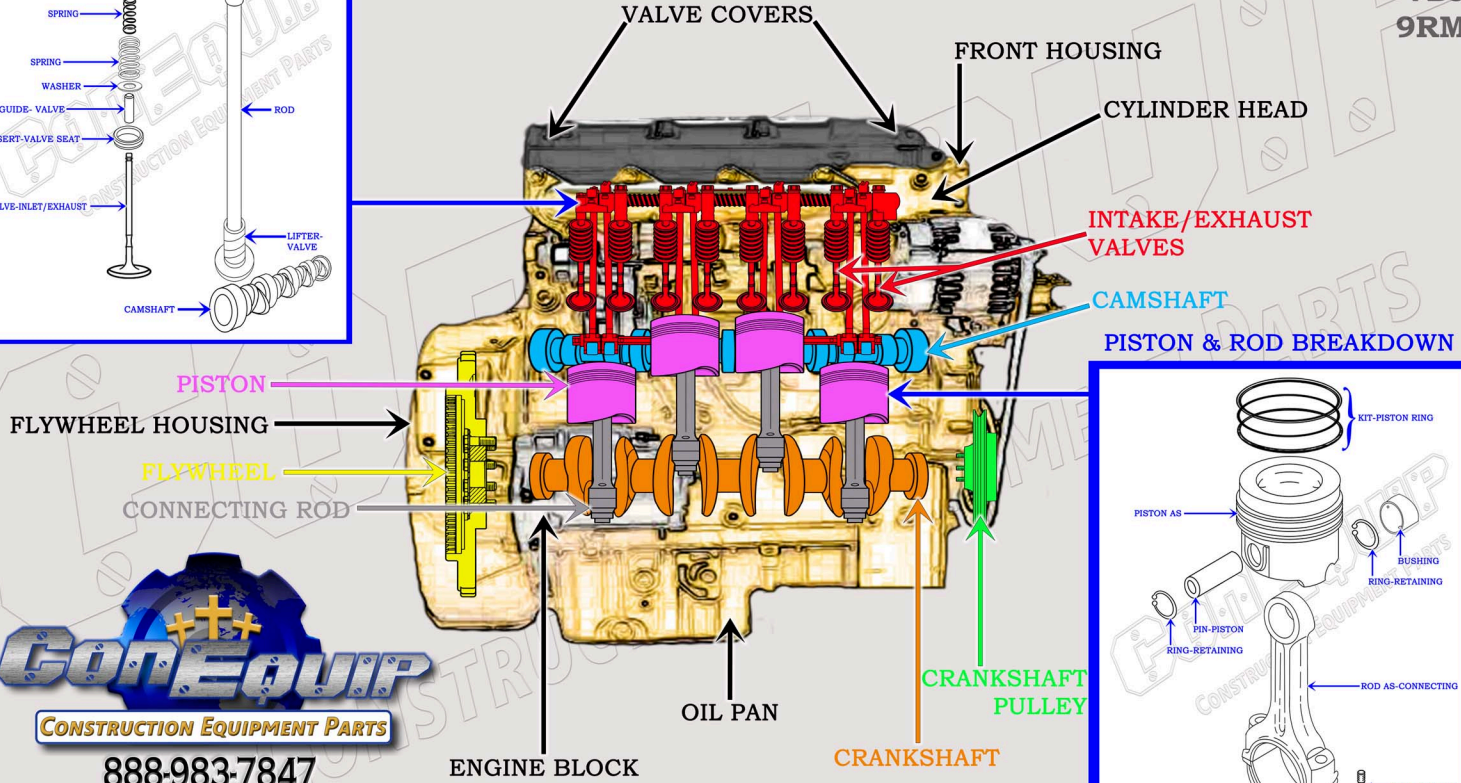

CAT 3054 DIESEL MACHINE ENGINE PARTS DIAGRAM

SERIAL NUMBER PREFIX:

5HK
7BJ
9RM

VALVE TRAIN BREAKDOWN

888-983-7847

WWW.CONEQUIP.COM