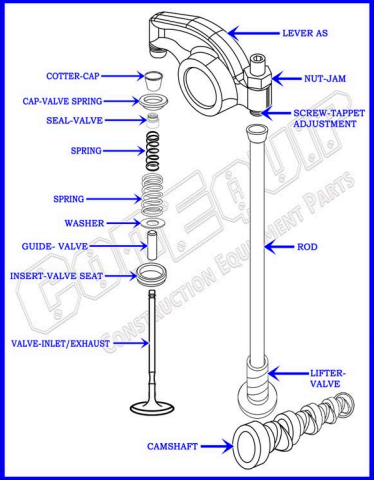

CAT 3054 DIESEL MACHINE ENGINE PARTS DIAGRAM

SERIAL NUMBER PREFIX:

5HK
7BJ
9RM

VALVE TRAIN BREAKDOWN

888-983-7847

WWW.CONEQUIP.COM