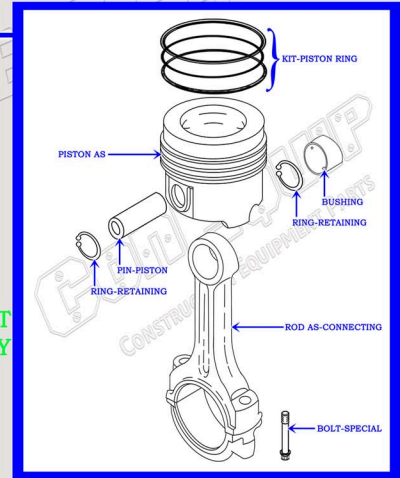

CAT 3054 DIESEL MACHINE ENGINE PARTS DIAGRAM

SERIAL NUMBER PREFIX:

5HK
7BJ
9RM

VALVE TRAIN BREAKDOWN

888-983-7847

WWW.CONEQUIP.COM