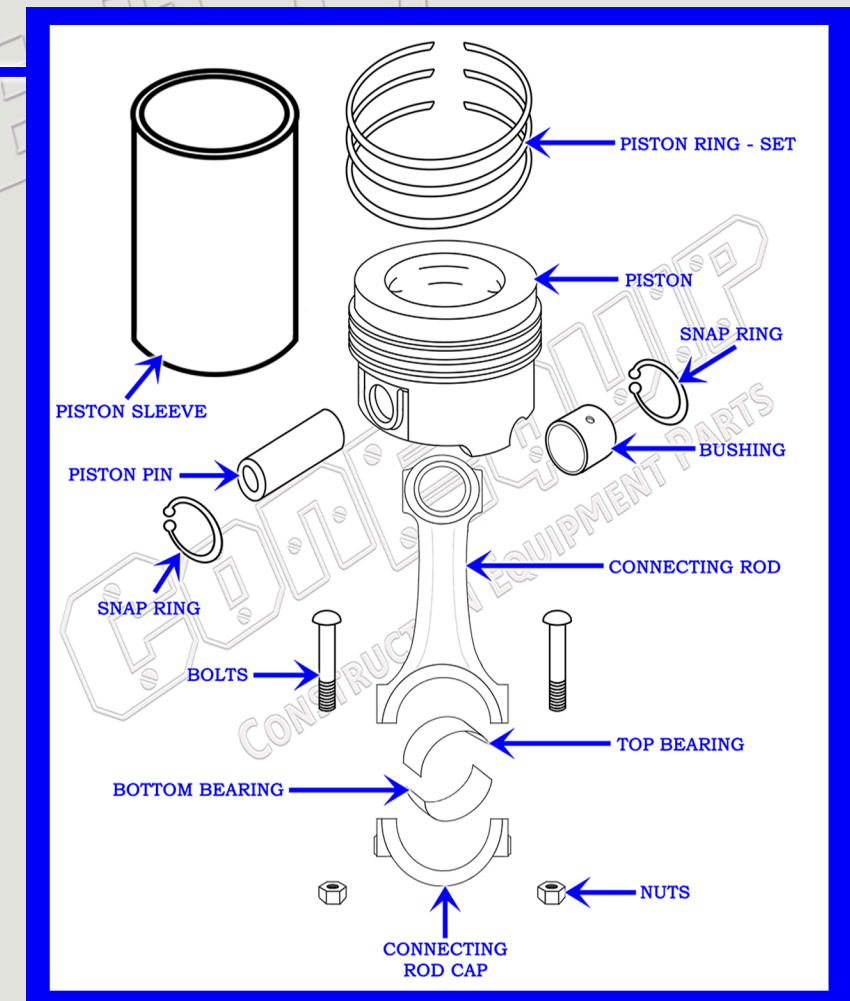

CAT 3046 DIESEL ENGINE PARTS DIAGRAM

SERIAL NUMBER PREFIX:

5XK
MHK

VALVE TRAIN BREAKDOWN

PISTON & ROD BREAKDOWN

CONSTRUCTION EQUIPMENT PARTS

888-983-7847

WWW.CONEQUIP.COM