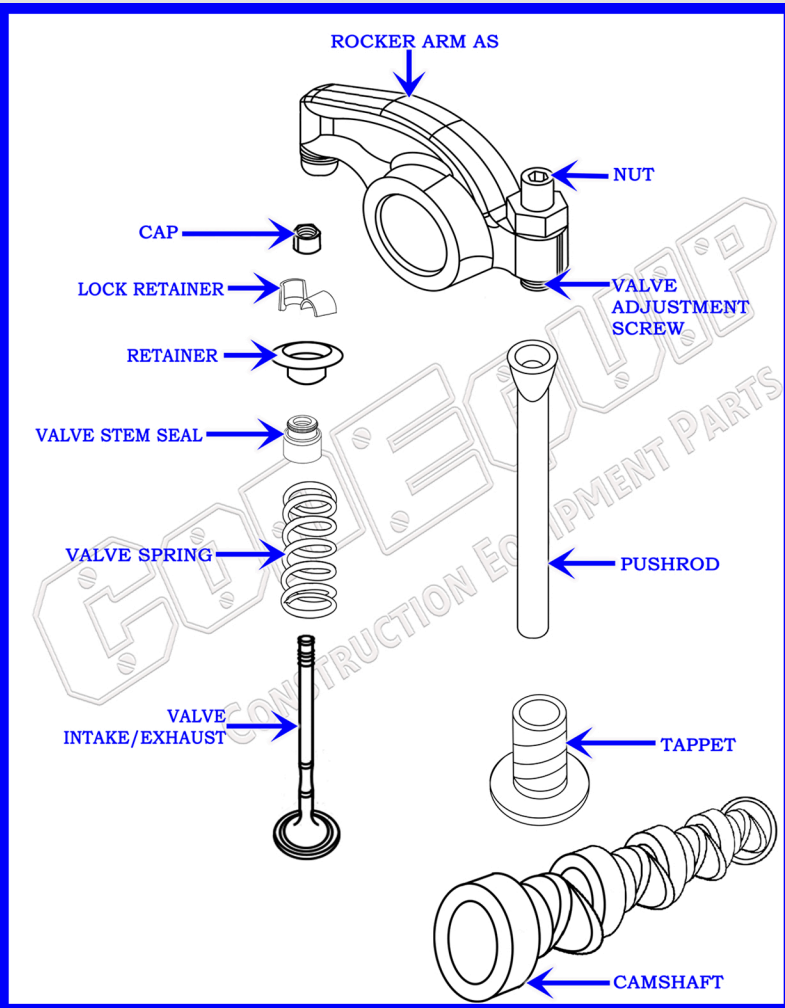

CAT 3046 DIESEL ENGINE PARTS DIAGRAM

SERIAL NUMBER PREFIX:

5XK
MHK

VALVE TRAIN BREAKDOWN

PISTON & ROD BREAKDOWN

CONSTRUCTION EQUIPMENT PARTS

888-983-7847

WWW.CONEQUIP.COM