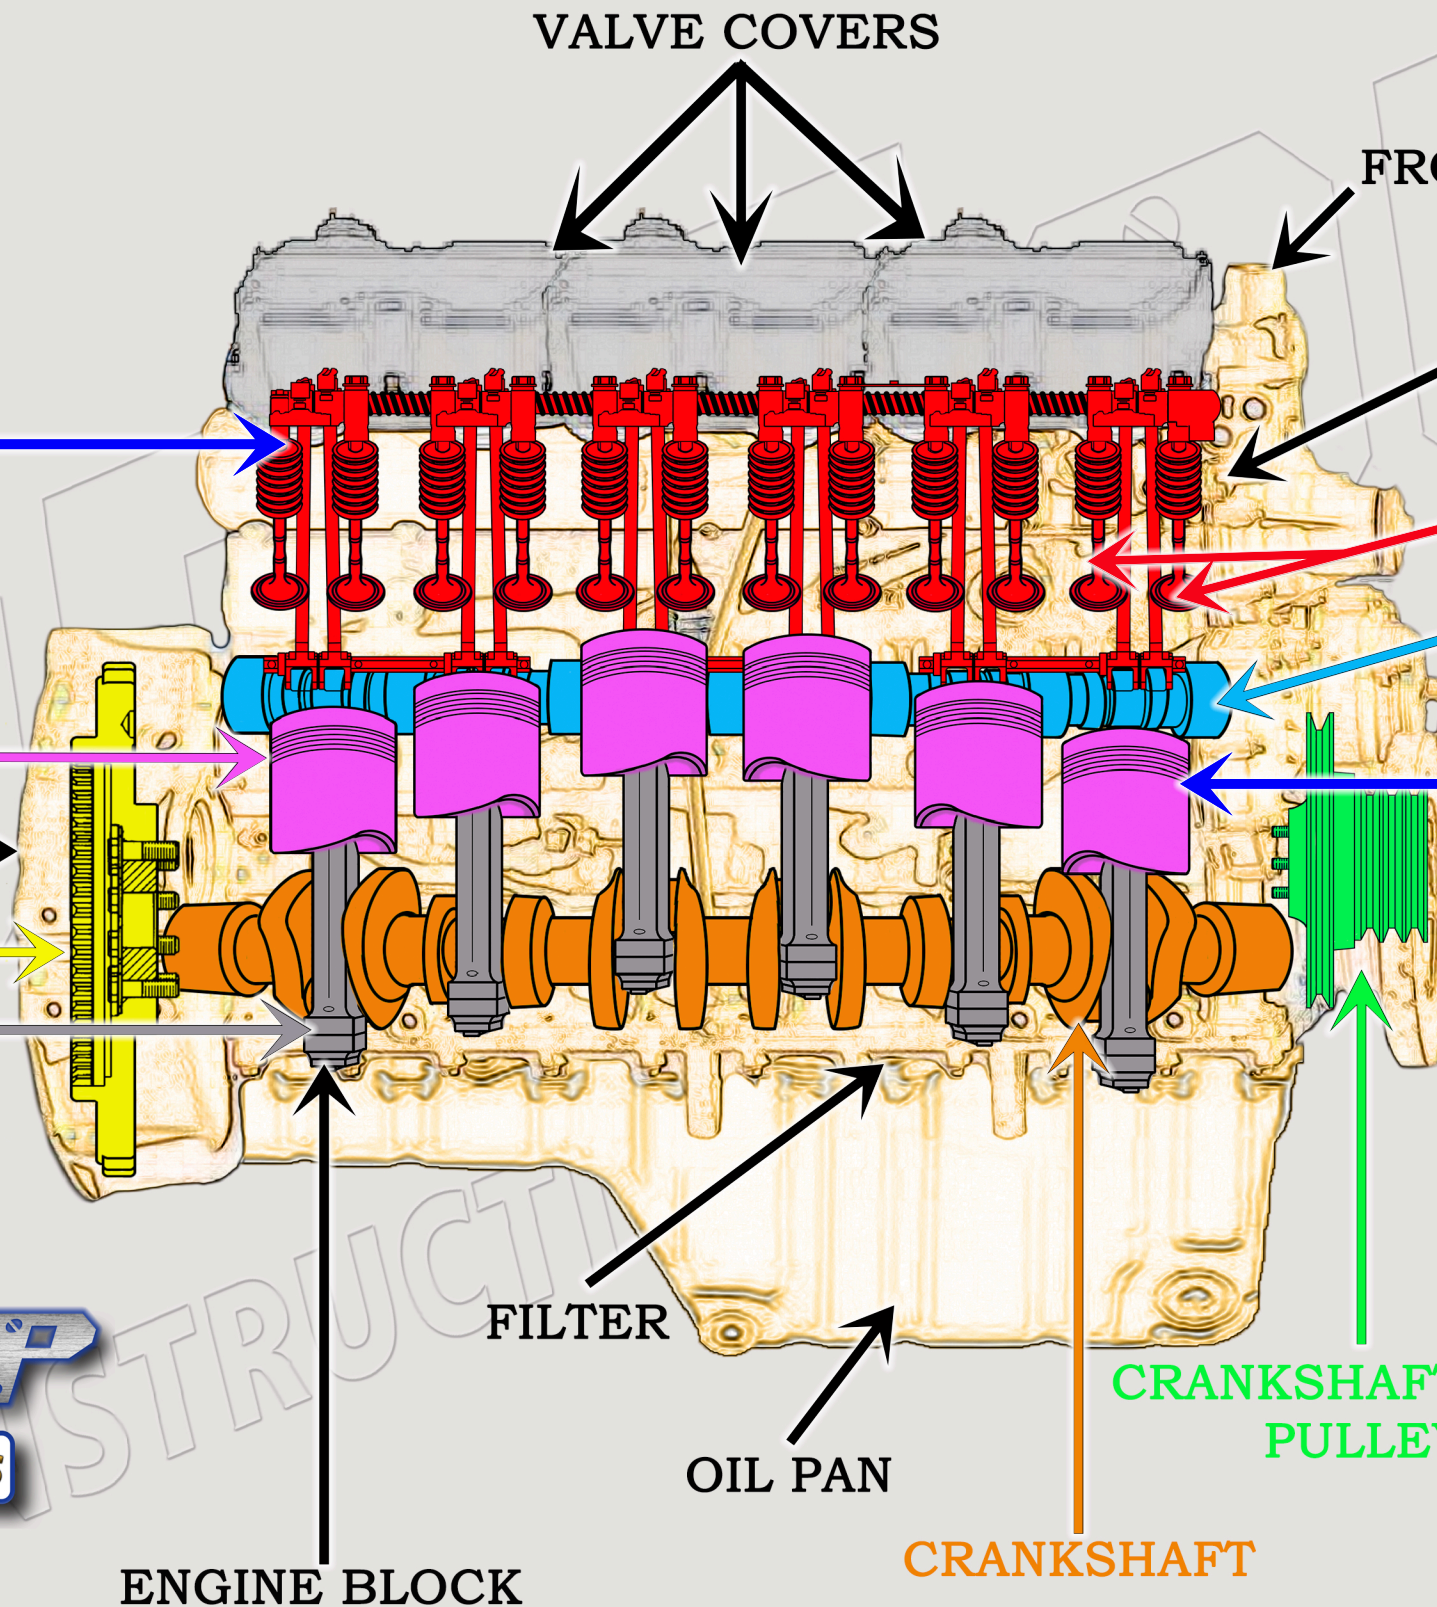

CAT 3046 DIESEL ENGINE PARTS DIAGRAM

SERIAL NUMBER PREFIX:

5XK
MHK

VALVE TRAIN BREAKDOWN

PISTON & ROD BREAKDOWN

CONSTRUCTION EQUIPMENT PARTS

888-983-7847

WWW.CONEQUIP.COM