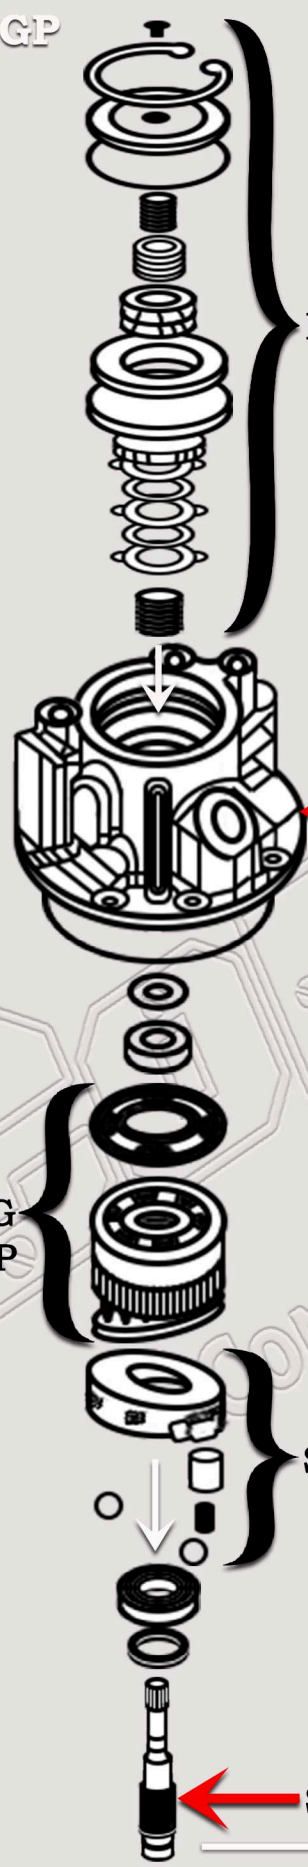

CAT 299D XHP COMPACT TRACK LOADER FINAL DRIVE 442-5642 DIAGRAM (SN PREFIX - NLC)

MOTOR GP

BRAKE GP

ROTATING GP

SWASHPLATE

SHAFT-DRIVE

CARRIER-HOUSING GP

HEAD