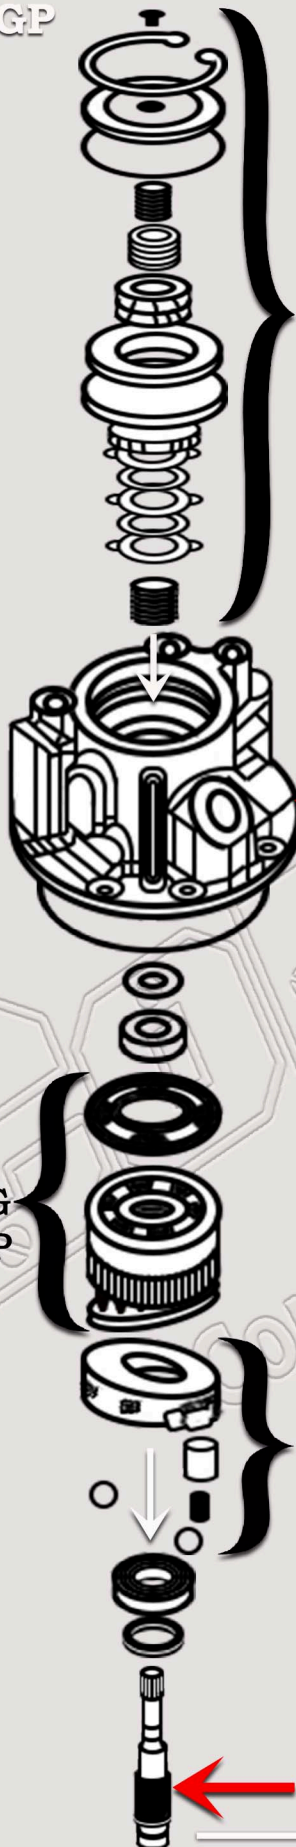

# CAT 299D2 COMPACT TRACK LOADER FINAL DRIVE 442-5642 DIAGRAM (SN PREFIX - BY4)

MOTOR GP

BRAKE GP

CARRIER-HOUSING GP

GEAR BOX GP

HEAD

PLANETARY GEARS

PLANETARY CARRIER

GEAR GP

SUN GEAR

SWASHPLATE

COVER GP

SHAFT-DRIVE