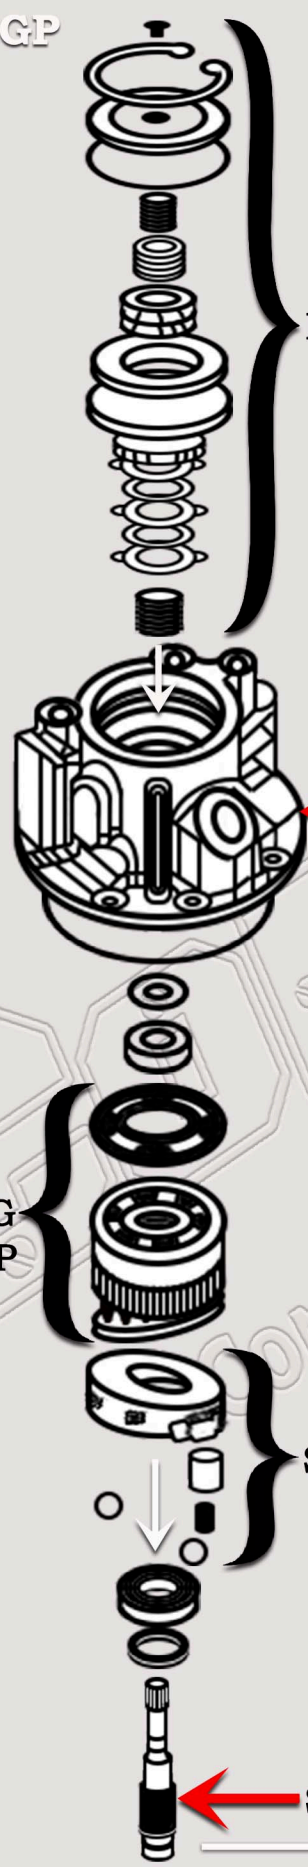

CAT 289C2 COMPACT TRACK LOADER FINAL DRIVE 442-5642 DIAGRAM (SN PREFIX - RTD)

MOTOR GP

BRAKE GP

ROTATING GP

SWASHPLATE

SHAFT-DRIVE

CARRIER-HOUSING GP

PLANETARY GEARS

PLANETARY CARRIER

SUN GEAR

COVER GP

GEAR BOX GP