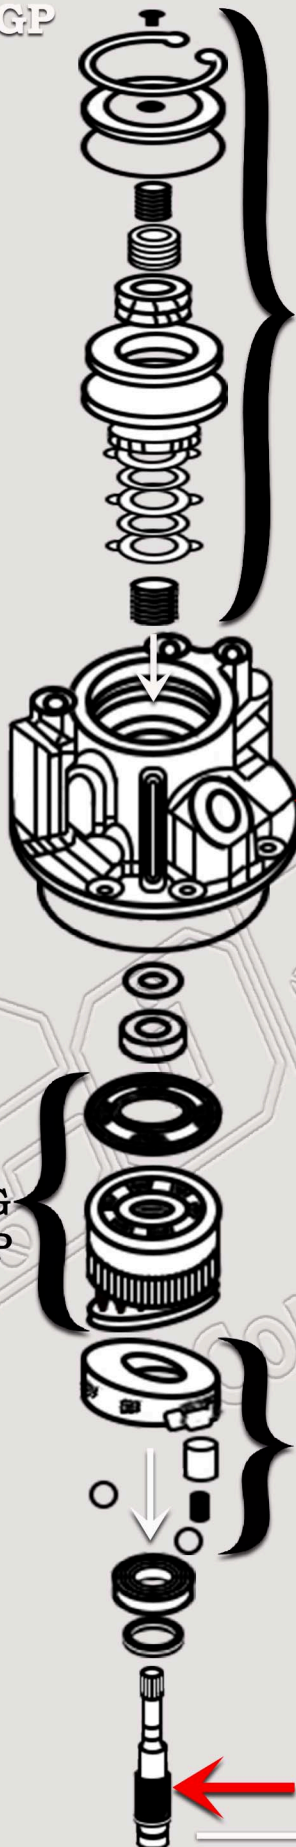

CAT 279D COMPACT TRACK LOADER

FINAL DRIVE 442-5642 DIAGRAM (SN PREFIX - RCX)

MOTOR GP

BRAKE GP

CARRIER-HOUSING GP

GEAR BOX GP

HEAD

PLANETARY GEARS

PLANETARY CARRIER

GEAR GP

SUN GEAR

SWASHPLATE

COVER GP

SHAFT-DRIVE