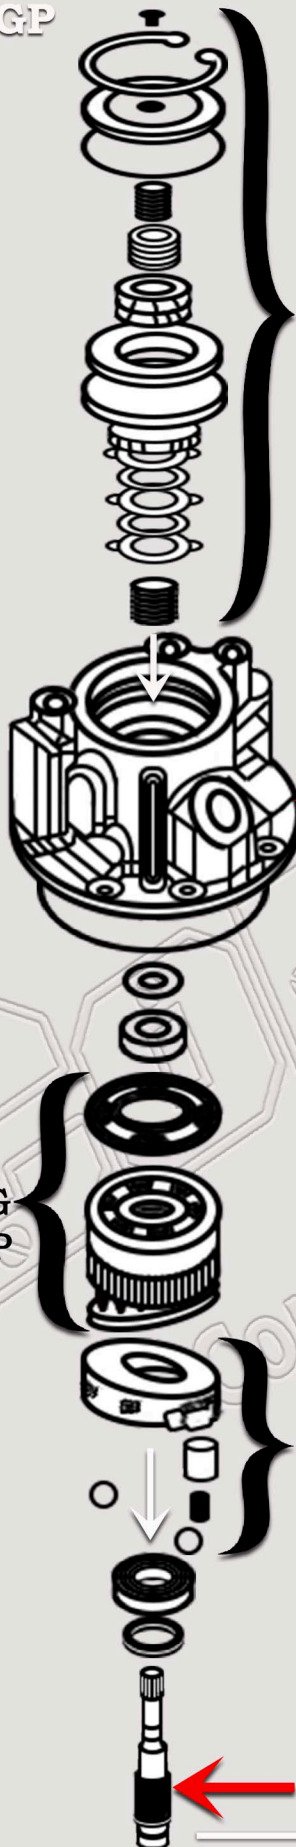

CAT 279D COMPACT TRACK LOADER FINAL DRIVE 442-5642 DIAGRAM (SN PREFIX - PPT)

MOTOR GP

BRAKE GP

CARRIER-HOUSING GP

HEAD

PLANETARY GEARS

PLANETARY CARRIER

SUN GEAR

SWASHPLATE

COVER GP

SHAFT-DRIVE

GEAR BOX GP

GEAR GP

ROTATING GP