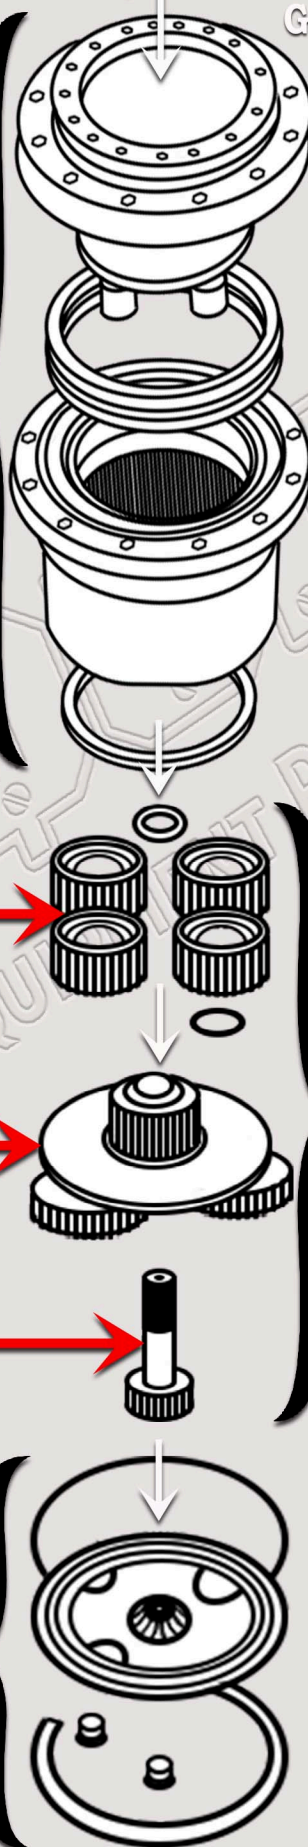

CAT 279D COMPACT TRACK LOADER FINAL DRIVE 442-5642 DIAGRAM (SN PREFIX - PPT)

MOTOR GP

BRAKE GP

CARRIER-HOUSING GP

HEAD

PLANETARY GEARS

PLANETARY CARRIER

SUN GEAR

SWASHPLATE

COVER GP

SHAFT-DRIVE

GEAR BOX GP

GEAR GP

ROTATING GP