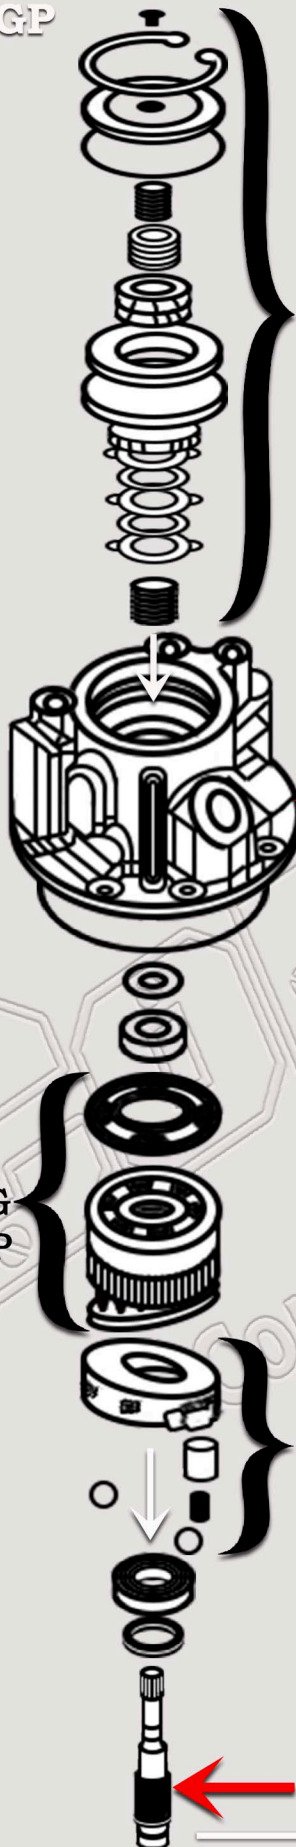

CAT 279D COMPACT TRACK LOADER FINAL DRIVE 442-5642 DIAGRAM (SN PREFIX - GTL)

MOTOR GP

BRAKE GP

CARRIER-HOUSING GP

GEAR BOX GP

HEAD

PLANETARY GEARS

PLANETARY CARRIER

GEAR GP

SUN GEAR

SWASHPLATE

COVER GP

SHAFT-DRIVE