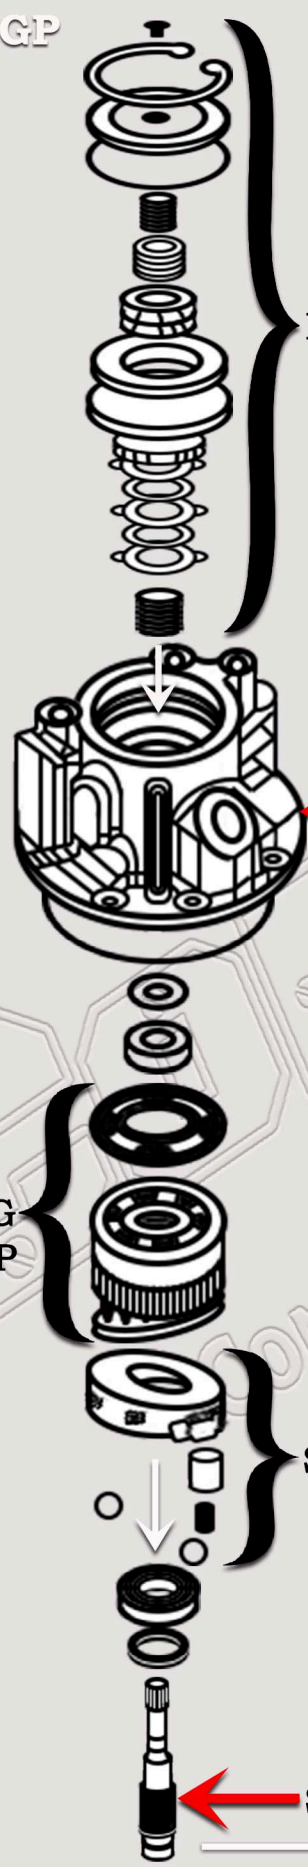

CAT 279C2 COMPACT TRACK LOADER FINAL DRIVE 442-5642 DIAGRAM (SN PREFIX - KWB)

MOTOR GP

BRAKE GP

HEAD

ROTATING GP

SWASHPLATE

SHAFT-DRIVE

CARRIER-HOUSING GP