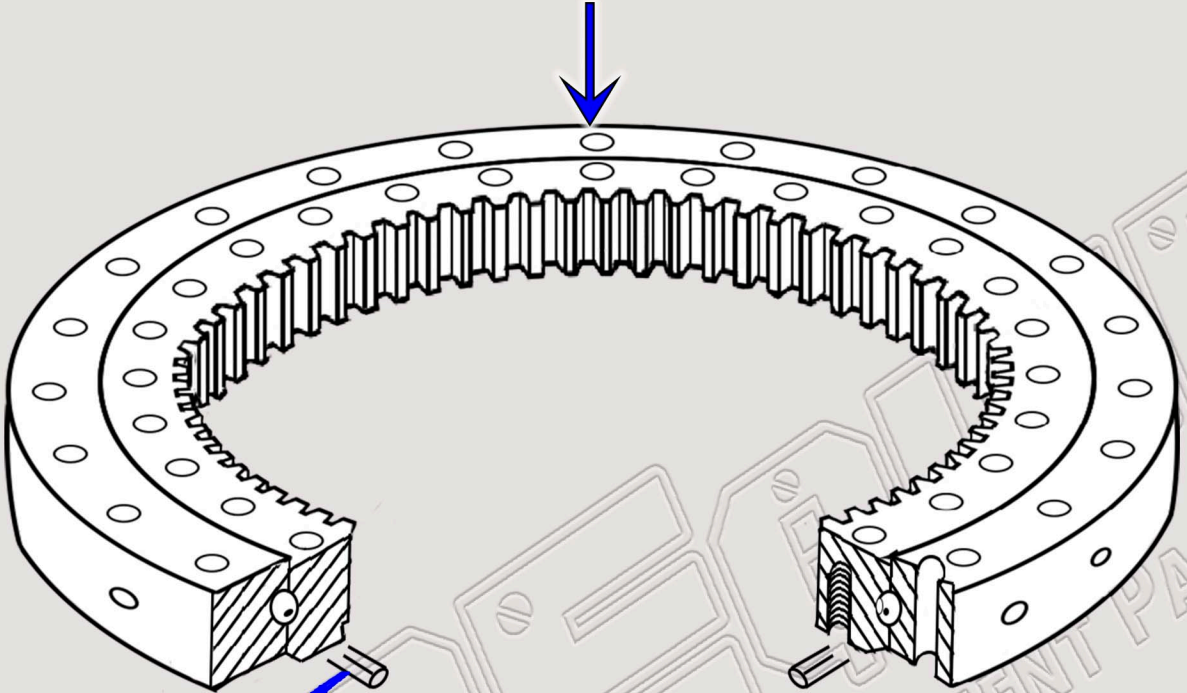

VOLVO EC15 XT COMPACT MINI EXCAVATOR SWING BEARING DIAGRAM

PART NUMBER & ALTERNATIVES:

PJ4990002; 11806462

CROWN WHEEL

WASHER

HEXAGON
SCREW

WASHER

HEXAGON
SCREW