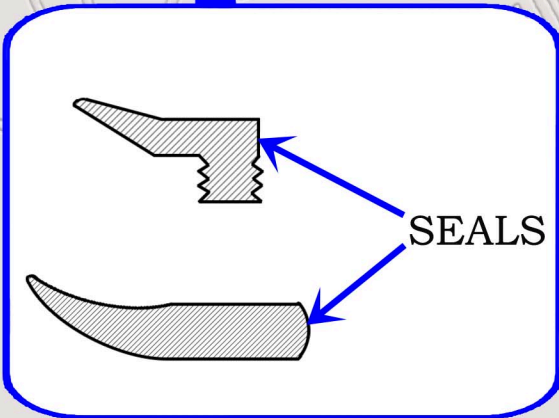

WASHER

HEXAGON
SCREW

WASHER

HEXAGON
SCREW

SEALS

WWW.CONEQUIP.COM

888-983-7847