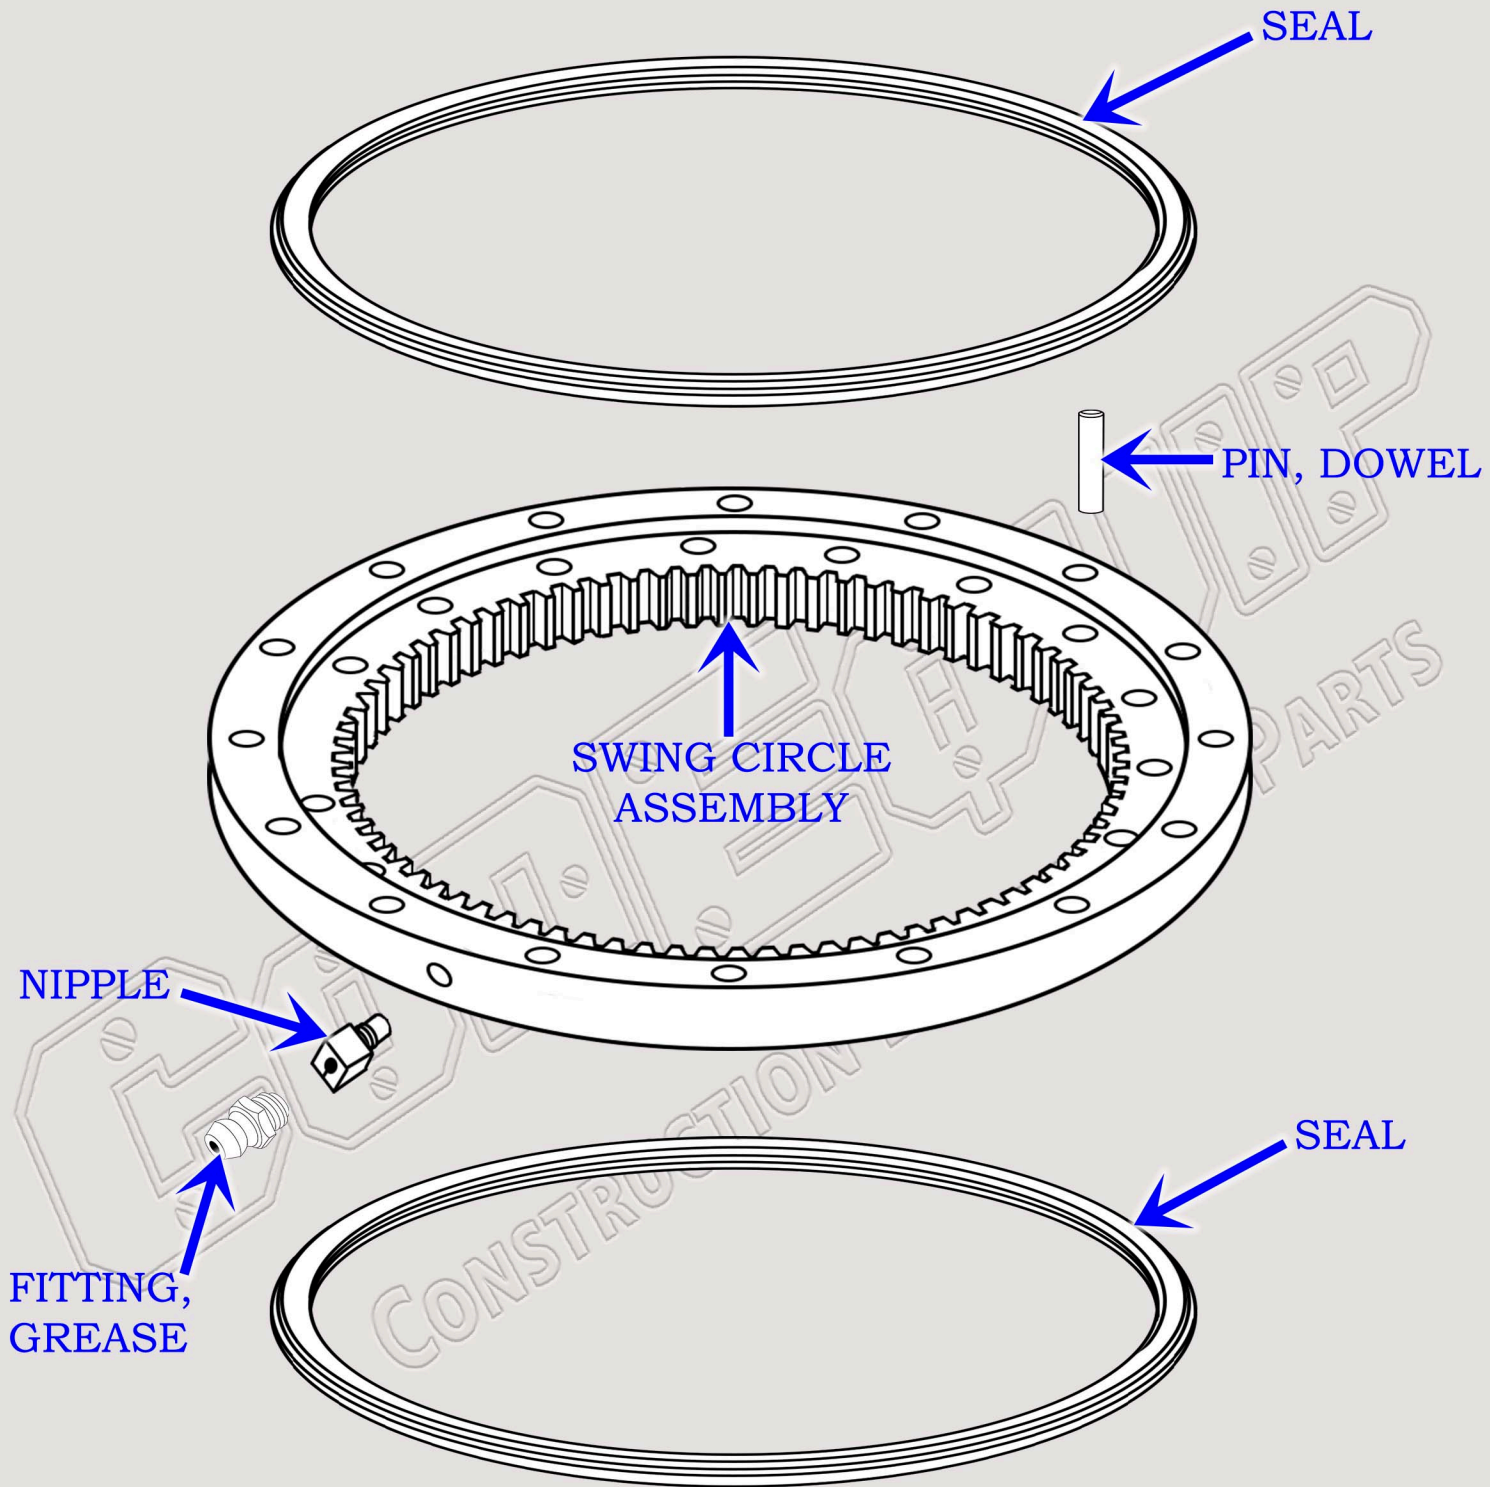

KOMATSU PF5-1 EXCAVATOR

SWING BEARING DIAGRAM

888-983-7847

WWW.CONEQUIP.COM

© 2018 CONEQUIP PARTS & EQUIPMENT LLC

PART NUMBER & ALTERNATIVES:

205-25-00023

KOMATSU