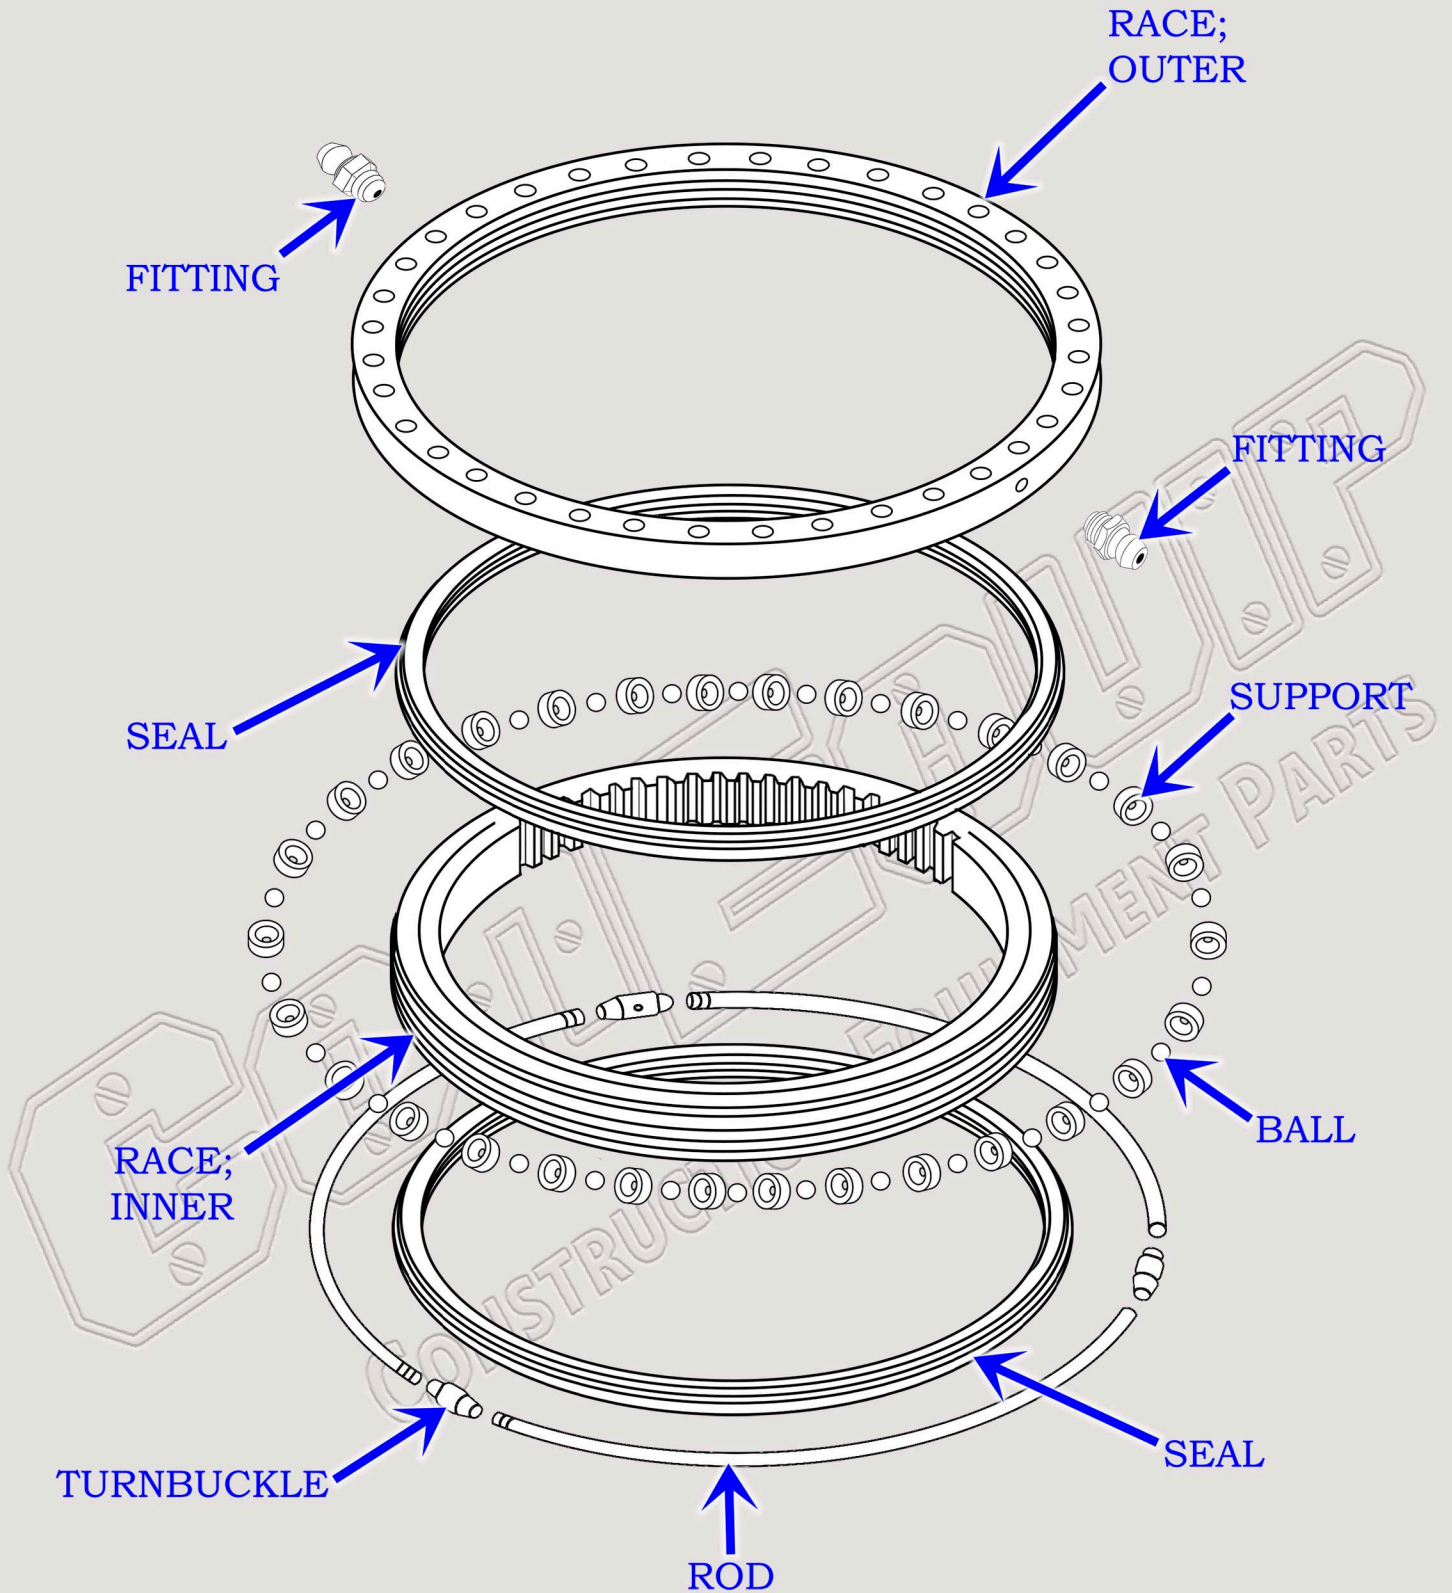

HITACHI EX550-3 EXCAVATOR

SWING BEARING DIAGRAM

PART NUMBER & ALTERNATIVES:

6016584,
6023969, 9229740

888-983-7847

WWW.CONEQUIP.COM

© 2018 CONEQUIP PARTS & EQUIPMENT LLC