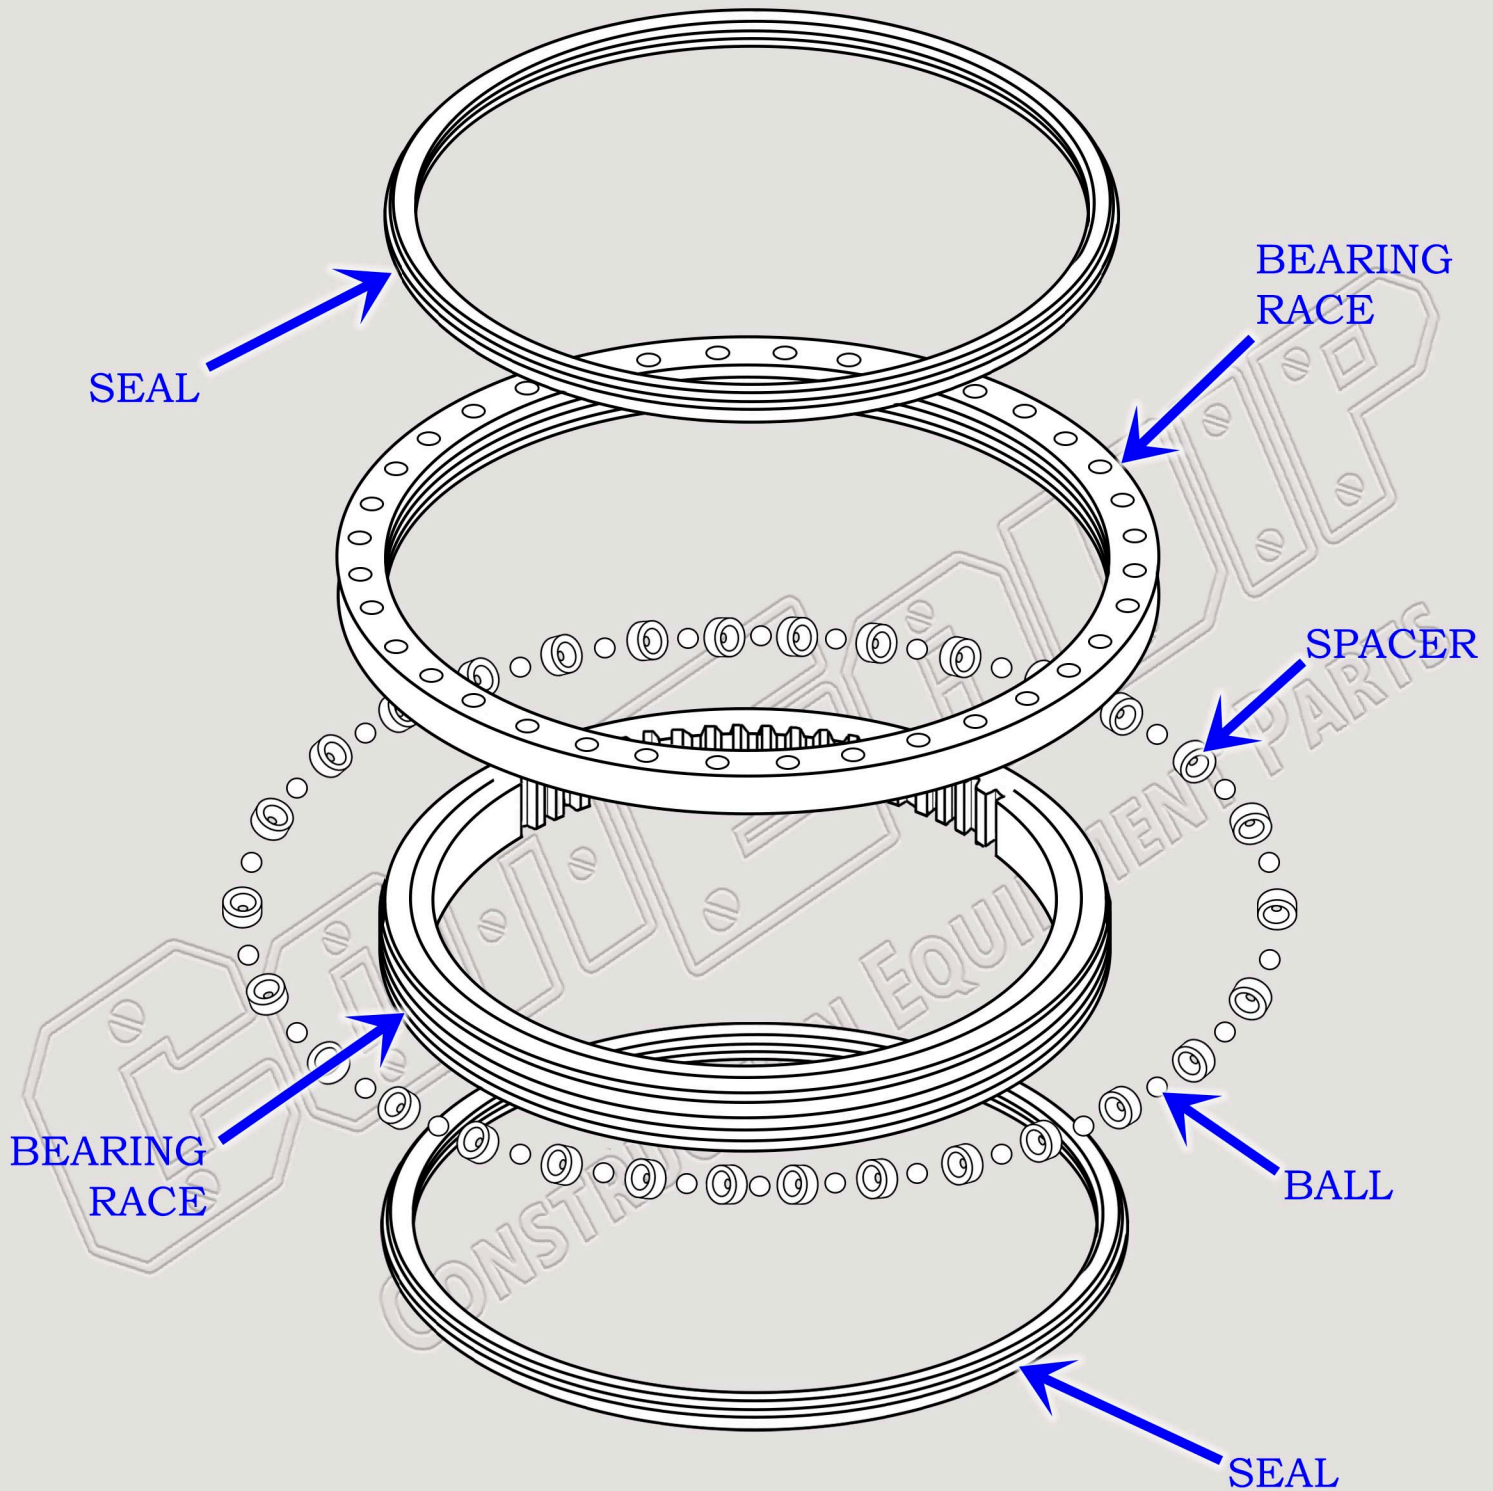

DEERE 27ZTS EXCAVATOR

SWING BEARING DIAGRAM

PART NUMBER & ALTERNATIVES: 4428009

888-983-7847

WWW.CONEQUIP.COM

© 2018 CONEQUIP PARTS & EQUIPMENT LLC