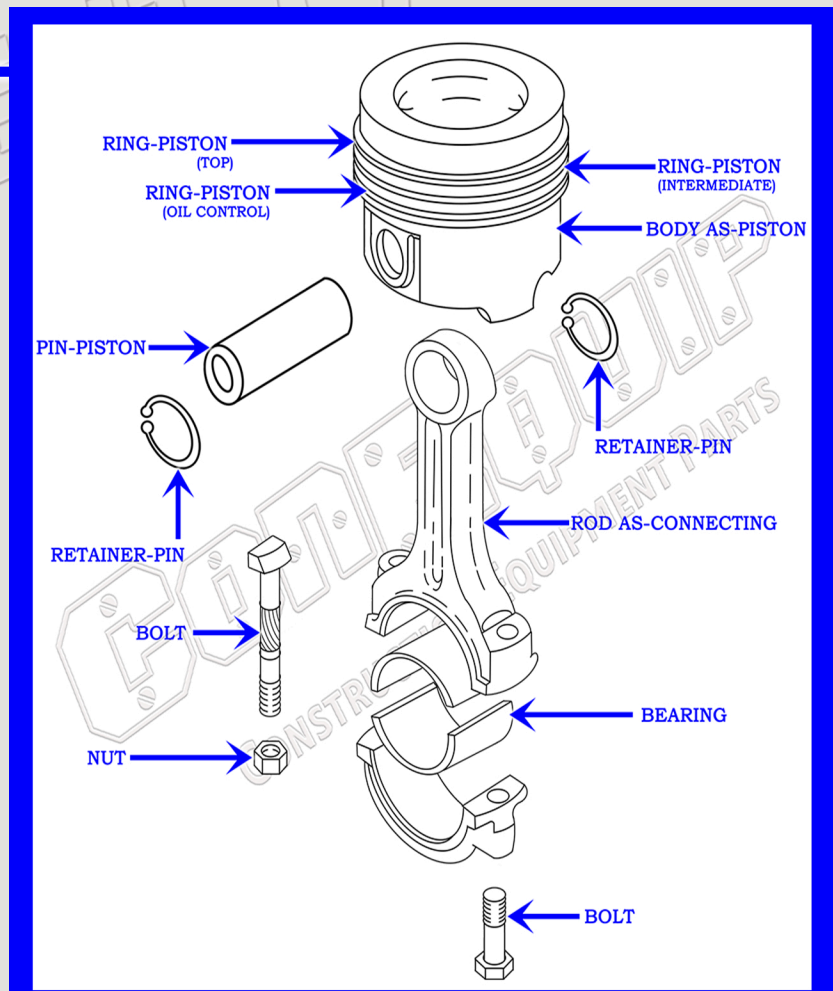

CAT 3406 DIESEL ENGINE PARTS DIAGRAM

SERIAL NUMBER PREFIX:

- 11N
- 41Z
- 70V
- 81Y
- 9AP
- A5Y
- BMS

VALVE TRAIN BREAKDOWN

PISTON & ROD BREAKDOWN

CONSTRUCTION EQUIPMENT PARTS

888-983-7847

WWW.CONEQUIP.COM