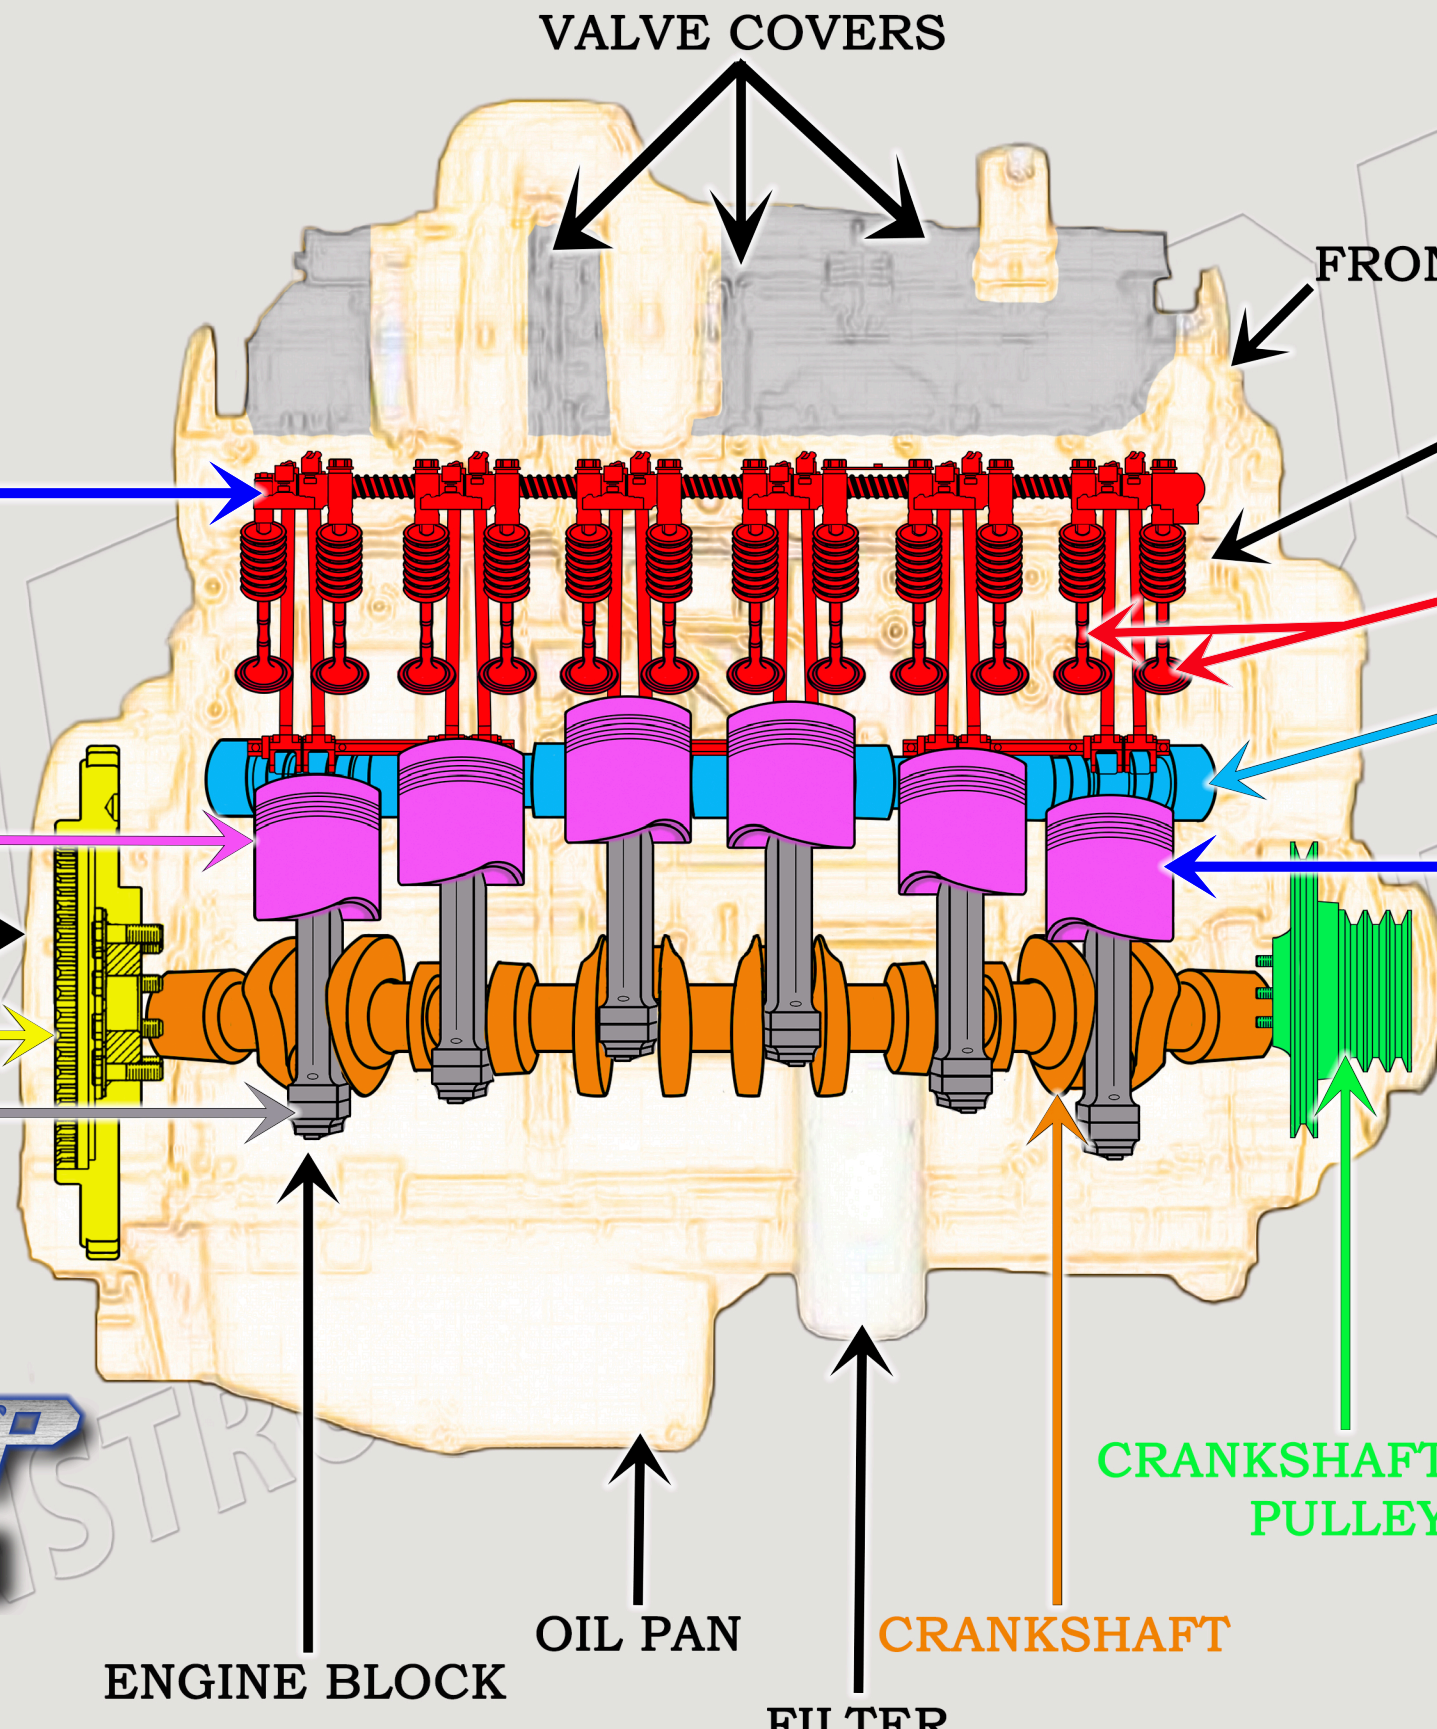

CAT 3406 DIESEL ENGINE PARTS DIAGRAM

SERIAL NUMBER PREFIX:

- 11N
- 41Z
- 70V
- 81Y
- 9AP
- A5Y
- BMS

VALVE TRAIN BREAKDOWN

PISTON & ROD BREAKDOWN

CONSTRUCTION EQUIPMENT PARTS

888-983-7847

WWW.CONEQUIP.COM