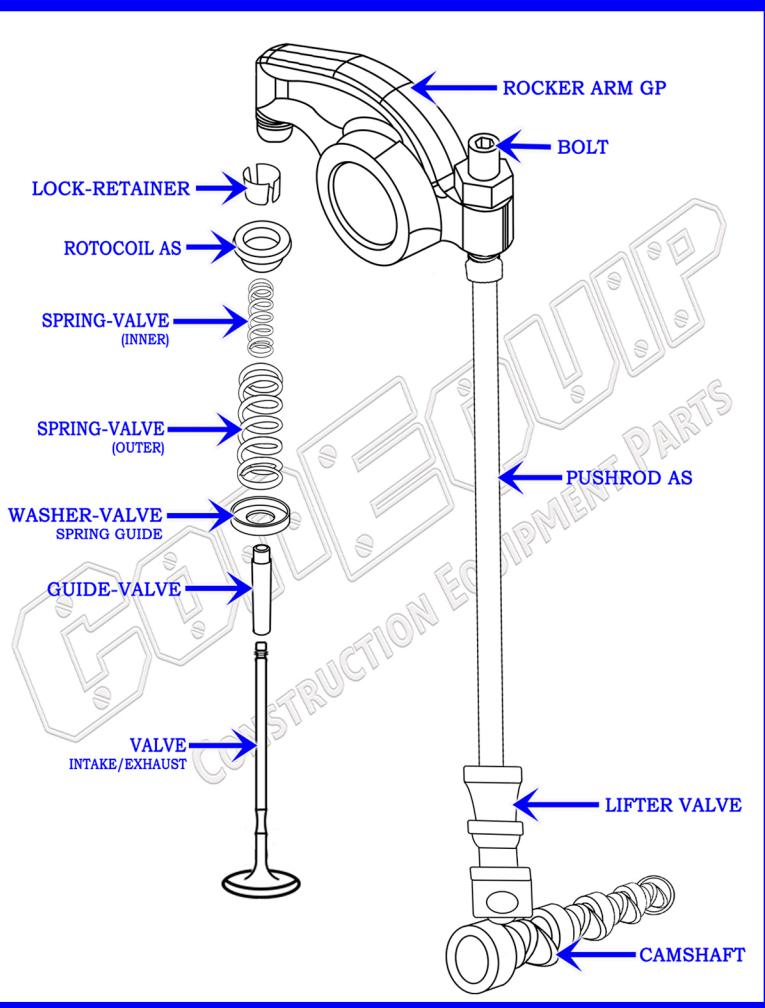

CAT 3406 DIESEL ENGINE PARTS DIAGRAM

SERIAL NUMBER PREFIX:

- 11N
- 41Z
- 70V
- 81Y
- 9AP
- A5Y
- BMS

VALVE TRAIN BREAKDOWN

PISTON & ROD BREAKDOWN

CONSTRUCTION EQUIPMENT PARTS

888-983-7847

WWW.CONEQUIP.COM